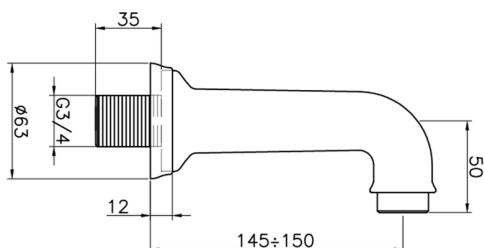

Bath spout VICTORIAN_64.04.

MODEL **64.04.**

Bath spout, wall mounted, 3/4" M connection

AVAILABLE FINISHINGS

- **AC** AC Satin Brushed Nickel
- **AG** AG Antique Gold
- **BA** BA Old Bronze
- **CR** CR Chrome
- **2W** 2W Brushed Gold

CHARACTERISTICS

2024-11-15