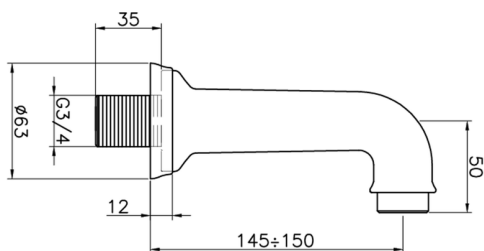

Bath spout VICTORIAN_64.04.

MODEL **64.04.**

Bath spout, wall mounted, 3/4" M connection

AVAILABLE FINISHINGS

-  **AC** AC Satin Brushed Nickel
-  **AG** AG Antique Gold
-  **BA** BA Old Bronze
-  **CR** CR Chrome
-  **2W** 2W Brushed Gold