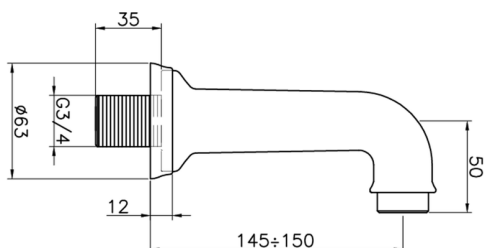

Bath spout VICTORIAN_64.04.

MODEL **64.04.**

Bath spout, wall mounted, 3/4" M connection

AVAILABLE FINISHINGS

-  **AC** AC Satin Brushed Nickel
-  **AG** AG Antique Gold
-  **BA** BA Old Bronze
-  **CR** CR Chrome
-  **2W** 2W Brushed Gold