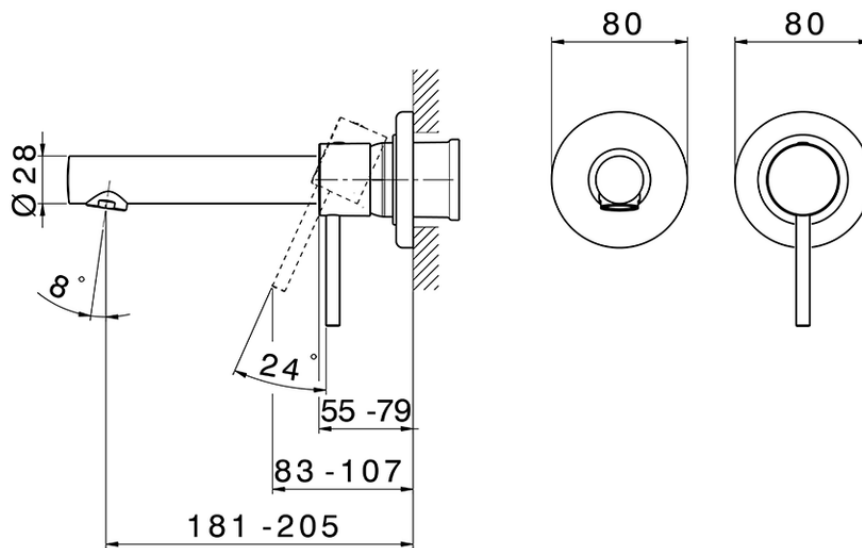

## Exposed part for single lever washbasin valve TRATTO EVO\_TV005511

TV005511

<https://en.huberitalia.com/exposed-part-for-single-lever-washbasin-valve-tratto-evo-tv005511>

Piastra/Plate/Plaque/Platte/Placa

2-3mm: XX 56-76

10mm: XX 48-68