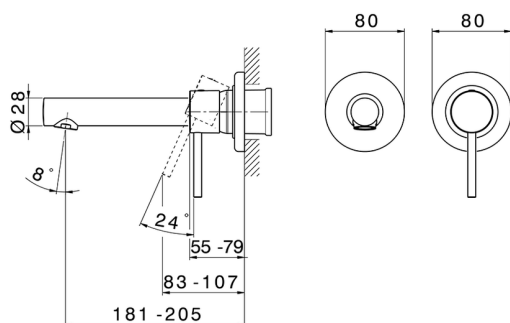

Exposed part for single lever washbasin valve TRATTO EVO_TV005511

MODEL **TV005511**

Exposed part for single lever washbasin valve, without concealed part, spout L.200 mm, for item Easy-Box ZB002450 and art. ZB025510

AVAILABLE FINISHINGS

CHARACTERISTICS

Installation **Concealed**

Required concealed parts **ZB002450**

Concealed single lever washbasin mixer Easy-Box CONCEALED_ZB002450

MODEL **ZB002450**

Concealed single lever washbasin mixer
Easy-Box, with protection guard box, without trim kit

AVAILABLE FINISHINGS

CHARACTERISTICS

Concealed **1**
Cartridge Spare Parts **ZZ95409000**
35 mm Cartridge

Piastra/Plate/Plaque/Platte/Placa

2-3mm: XX 56-76

10mm: XX 48-68

EcoStop

EcoStop feature limits water flow to approximately 50% of maximum output with one point of resistance on setting. Push slightly past the middle stop only when full water output is required. This will save water up to 50%.