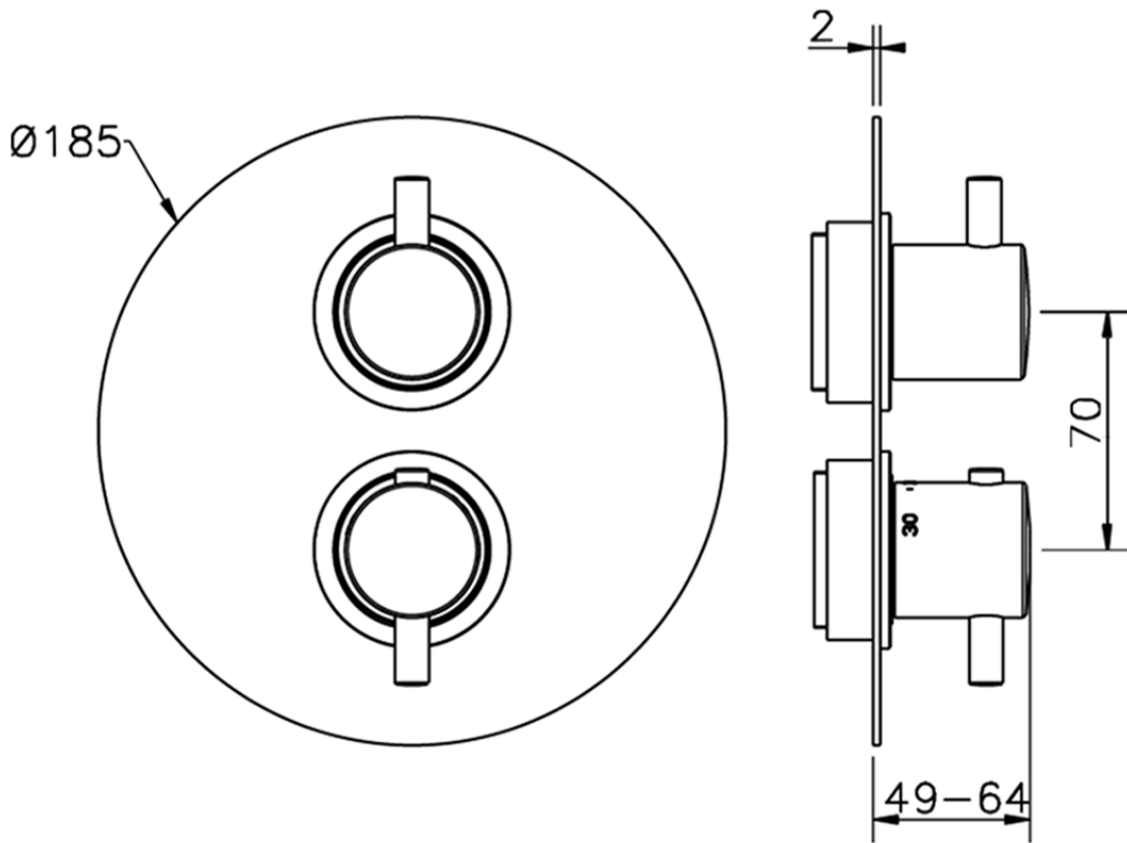

## Exposed part for con.thermo.shower valve, 2-outlet M32\_MT018100

MT018100

<https://en.huberitalia.com/exposed-part-for-con-thermo-shower-valve-2-outlet-m32-mt018100>

## Piastra/Plate/Plaque/Platte/Placa

2-3mm: XX 25-40 YY 76-91

10 mm: XX 16-31 YY 65-80

ZB018101

<https://en.huberitalia.com/2-outlet-concealed-thermostatic-shower-valve-concealed-zb018101>

2024-12-19