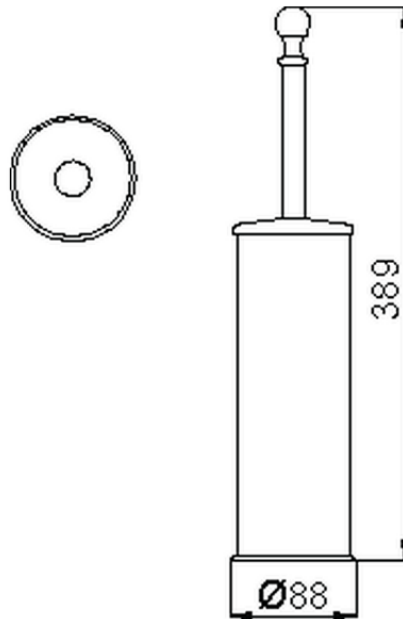

Brush holder CROISSETTE_4040.01H.

4040.01H.

<https://en.huberitalia.com/brush-holder-croisette-4040-01h>

2026-06-26