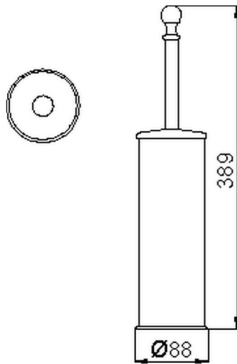

Brush holder CROISETTE_4040.01H.

MODEL **4040.01H.**

Brush holder, in brass

AVAILABLE FINISHINGS

-  **AC** AC Satin Brushed Nickel
-  **BA** BA Old Bronze
-  **CR** CR Chrome
-  **2W** 2W Brushed Gold

CHARACTERISTICS