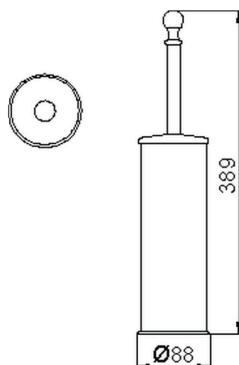

Brush holder CROISETTE_4040.01H.

MODEL **4040.01H.**

Brush holder, in brass

AVAILABLE FINISHINGS

-  **AC** AC Satin Brushed Nickel
-  **BA** BA Old Bronze
-  **CR** CR Chrome
-  **2W** 2W Brushed Gold

CHARACTERISTICS