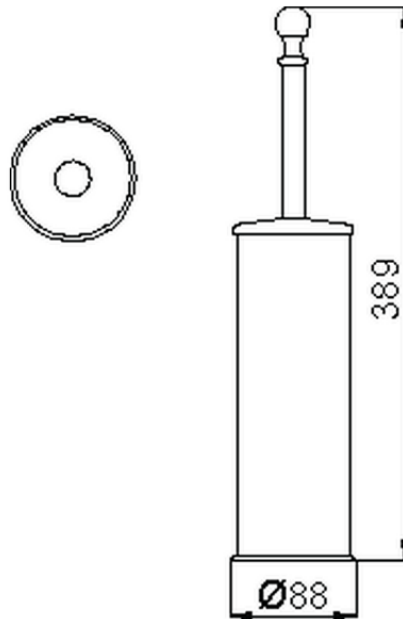

Brush holder CROISETTE_4040.01H.

4040.01H.

<https://en.huberitalia.com/brush-holder-croisette-4040-01h>

2026-04-06