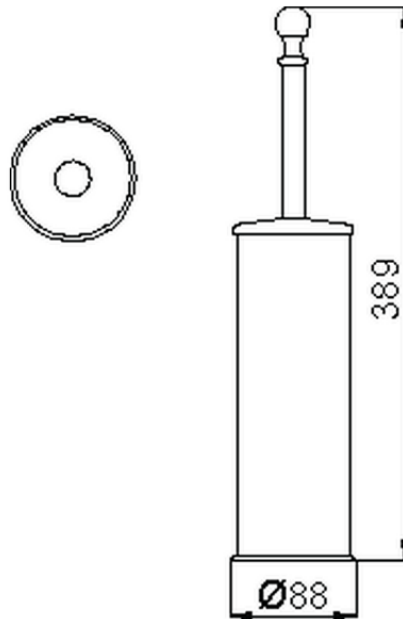

Brush holder CROISSETTE_4040.01H.

4040.01H.

<https://en.huberitalia.com/brush-holder-croisette-4040-01h>

2026-04-10