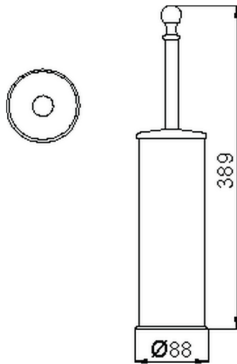

Brush holder CROISETTE_4040.01H.

MODEL **4040.01H.**

Brush holder, in brass

AVAILABLE FINISHINGS

- **AC** AC Satin Brushed Nickel
- **BA** BA Old Bronze
- **CR** CR Chrome
- **2W** 2W Brushed Gold

CHARACTERISTICS