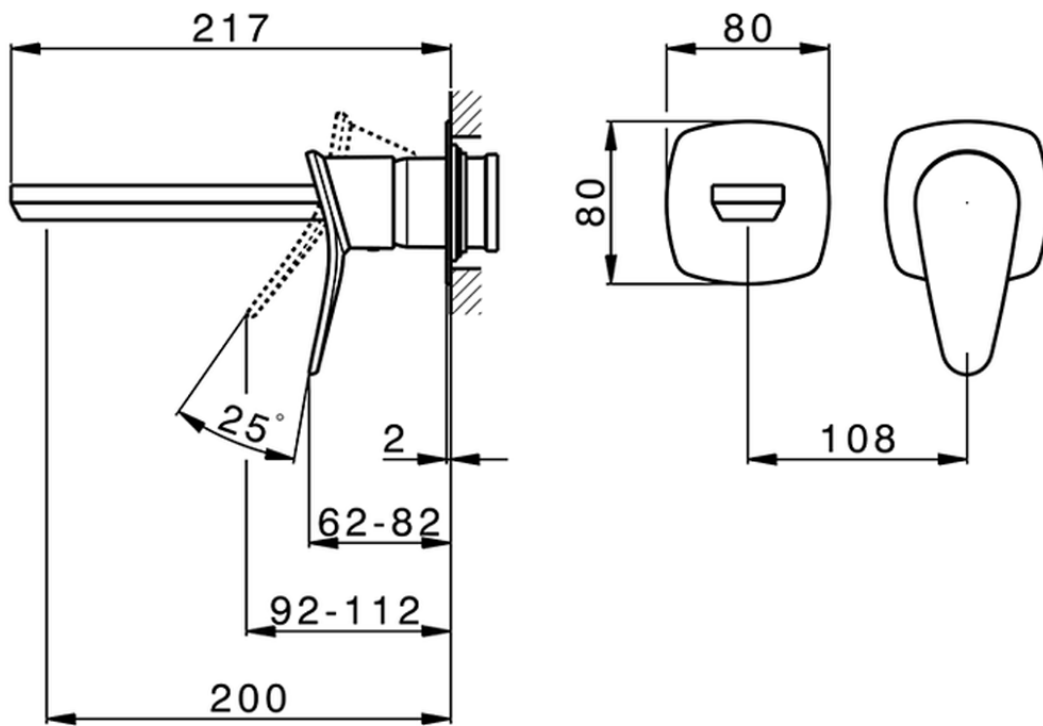

Exposed part for single lever washbasin valve HARLOCK_HC005511

HC005511

<https://en.huberitalia.com/exposed-part-for-single-lever-washbasin-valve-harlock-hc005511>

Piastra/Plate/Plaque/Platte/Placa

2-3mm: XX 56-76

10mm: XX 48-68