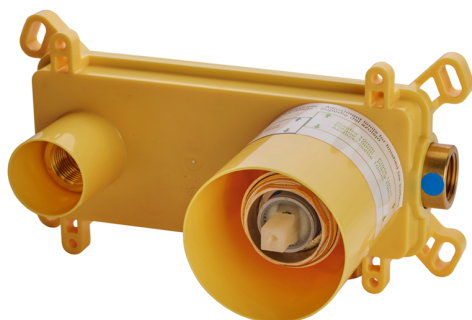

Exposed part for single lever washbasin valve HARLOCK_HC005511

MODEL **HC005511**

Exposed part for single lever washbasin valve, without concealed part, spout L.200 mm, for item Easy-Box ZB002450 and art. ZB025510

Exposed part for single lever washbasin valve HARLOCK_HC00511

HC00511

<https://en.huberitalia.com/exposed-part-for-single-lever-washbasin-valve-harlock-hc00511>

Concealed single lever washbasin mixer Easy-Box CONCEALED_ZB002450

MODEL **ZB002450**

Concealed single lever washbasin mixer
Easy-Box, with protection guard box, without trim kit

AVAILABLE FINISHINGS

CHARACTERISTICS

Concealed **1**
Cartridge Spare Parts **ZZ95409000**
35 mm Cartridge

Piastra/Plate/Plaque/Platte/Placa

2-3mm: XX 56-76

10mm: XX 48-68

EcoStop

EcoStop feature limits water flow to approximately 50% of maximum output with one point of resistance on setting. Push slightly past the middle stop only when full water output is required. This will save water up to 50%.