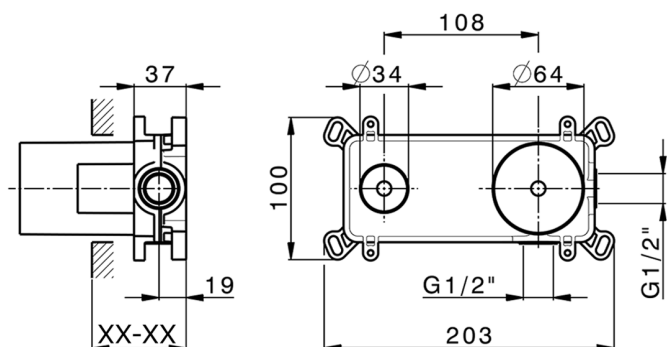

Exposed part for single lever washbasin valve HARLOCK_HC005511

MODEL **HC005511**

Exposed part for single lever washbasin valve, without concealed part, spout L.200 mm, for item Easy-Box ZB002450 and art. ZB025510

MODEL **ZB002450**

Concealed single lever washbasin mixer
Easy-Box, with protection guard box, without trim kit

AVAILABLE FINISHINGS

CHARACTERISTICS

Concealed **1**
Cartridge Spare Parts **ZZ95409000**
35 mm Cartridge

Piastra/Plate/Plaque/Platte/Placa

2-3mm: XX 56-76

10mm: XX 48-68

EcoStop

EcoStop feature limits water flow to approximately 50% of maximum output with one point of resistance on setting. Push slightly past the middle stop only when full water output is required. This will save water up to 50%.