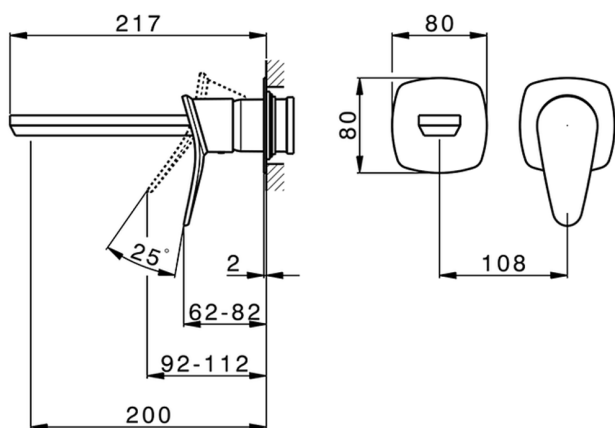

CHARACTERISTICS

Installation **Concealed**
Required concealed parts **ZB002450**