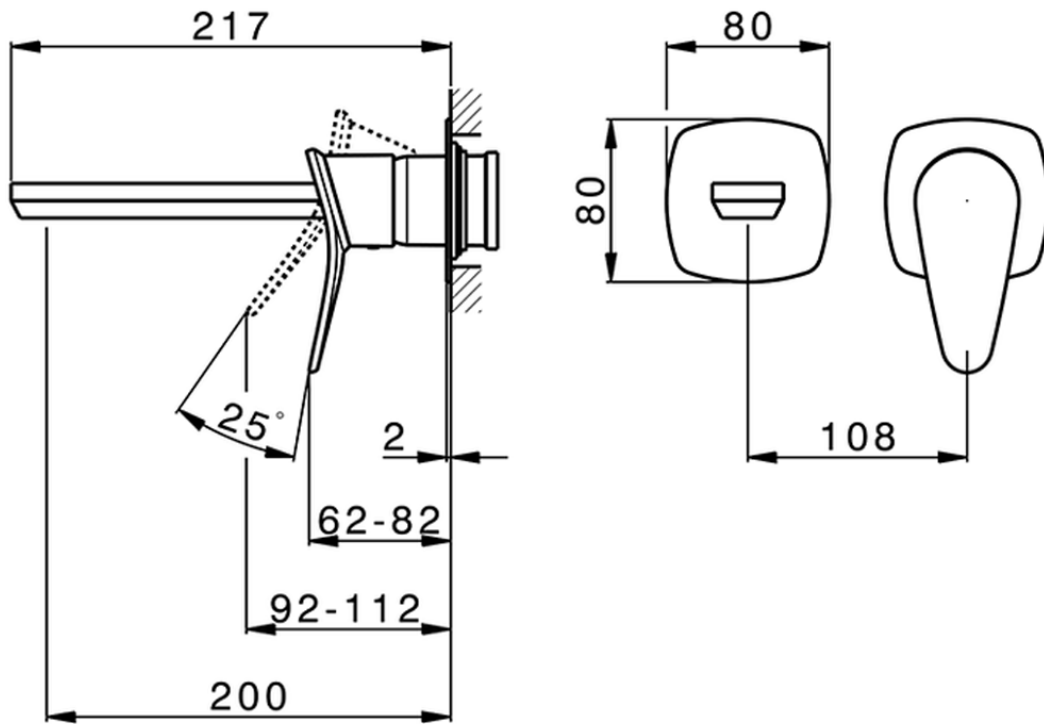

## Exposed part for single lever washbasin valve HARLOCK\_HC00511

HC00511

<https://en.huberitalia.com/exposed-part-for-single-lever-washbasin-valve-harlock-hc00511>

Piastra/Plate/Plaque/Platte/Placa

2-3mm: XX 56-76

10mm: XX 48-68