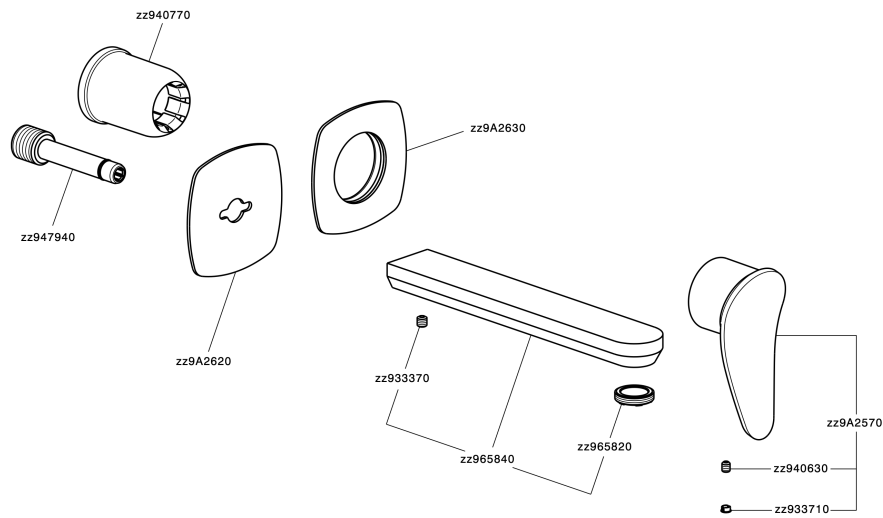

Exposed part for single lever washbasin valve HARLOCK_HC005511

HC005511

<https://en.huberitalia.com/exposed-part-for-single-lever-washbasin-valve-harlock-hc005511>

Concealed single lever washbasin mixer Easy-Box CONCEALED_ZB002450

ZB002450

<https://en.huberitalia.com/concealed-single-lever-washbasin-mixer-easy-box-concealed-zb002450>

2024-11-21