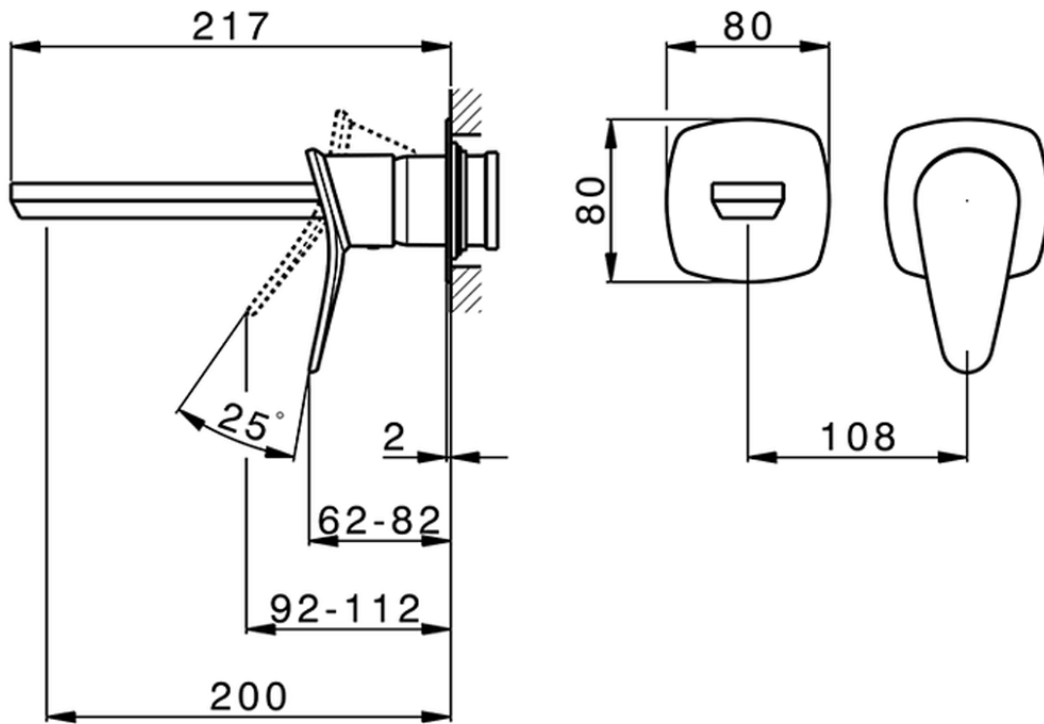

## Exposed part for single lever washbasin valve HARLOCK\_HC005511

HC005511

<https://en.huberitalia.com/exposed-part-for-single-lever-washbasin-valve-harlock-hc005511>

Piastra/Plate/Plaque/Platte/Placa

2-3mm: XX 56-76

10mm: XX 48-68