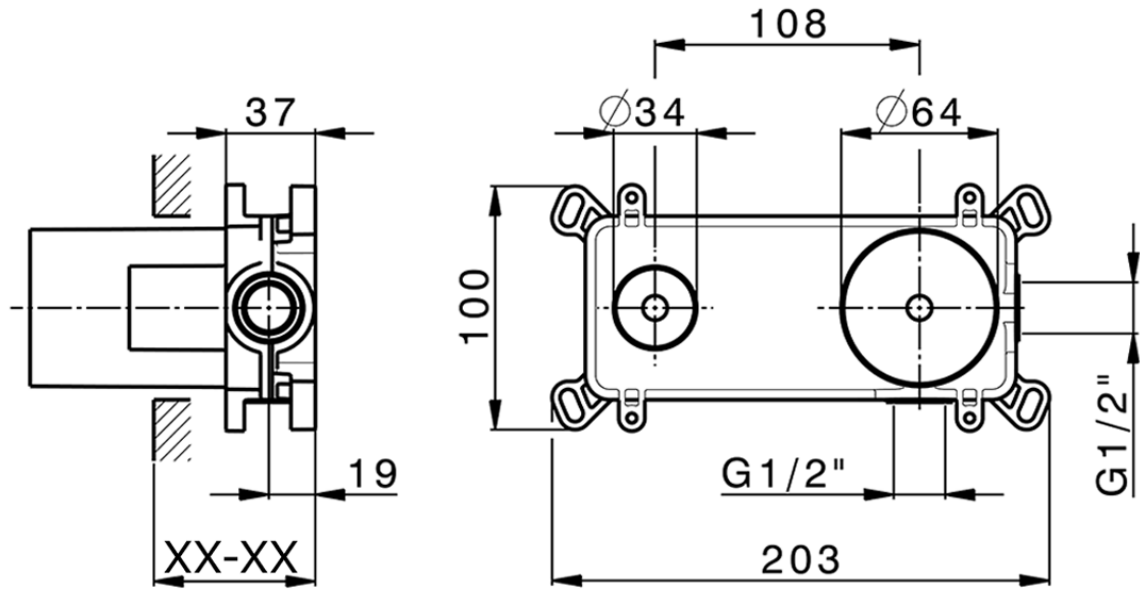

## Exposed part for single lever washbasin valve HARLOCK\_HC005511

HC005511

<https://en.huberitalia.com/exposed-part-for-single-lever-washbasin-valve-harlock-hc005511>

Piastra/Plate/Plaque/Platte/Placa

2-3mm: XX 56-76

10mm: XX 48-68