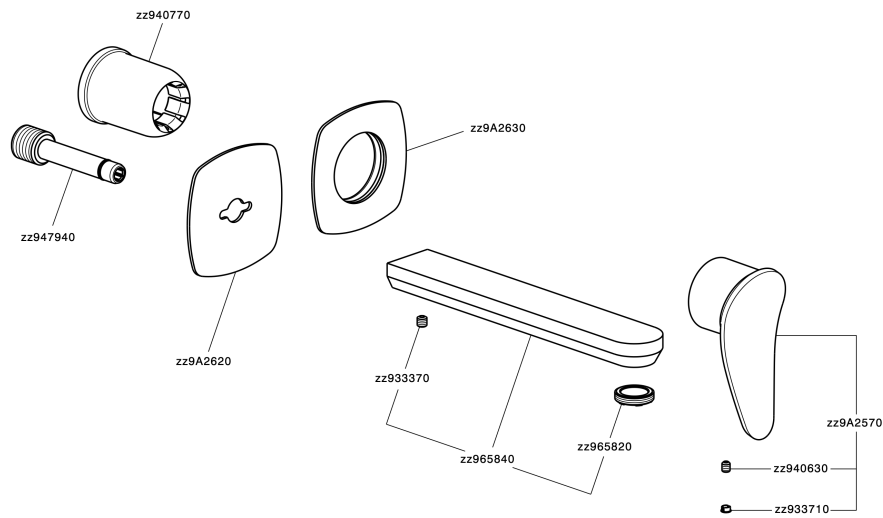

Exposed part for single lever washbasin valve HARLOCK_HC005511

HC005511

<https://en.huberitalia.com/exposed-part-for-single-lever-washbasin-valve-harlock-hc005511>

Concealed single lever washbasin mixer Easy-Box CONCEALED_ZB002450

ZB002450

<https://en.huberitalia.com/concealed-single-lever-washbasin-mixer-easy-box-concealed-zb002450>

2024-11-24