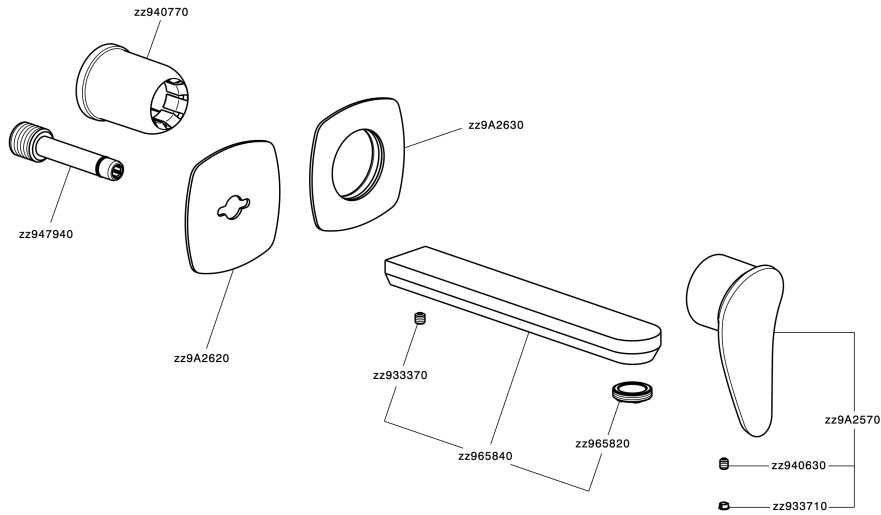

Exposed part for single lever washbasin valve HARLOCK_HC005511

MODEL **HC005511**

Exposed part for single lever washbasin valve, without concealed part, spout L.200 mm, for item Easy-Box ZB002450 and art. ZB025510

Exposed part for single lever washbasin valve HARLOCK_HC005511

HC005511

<https://en.huberitalia.com/exposed-part-for-single-lever-washbasin-valve-harlock-hc005511>

Concealed single lever washbasin mixer Easy-Box CONCEALED_ZB002450

MODEL **ZB002450**

Concealed single lever washbasin mixer
Easy-Box, with protection guard box, without trim kit

AVAILABLE FINISHINGS

CHARACTERISTICS

Concealed **1**
Cartridge Spare Parts **ZZ95409000**
35 mm Cartridge

Piastra/Plate/Plaque/Platte/Placa

2-3mm: XX 56-76

10mm: XX 48-68

EcoStop

EcoStop feature limits water flow to approximately 50% of maximum output with one point of resistance on setting. Push slightly past the middle stop only when full water output is required. This will save water up to 50%.