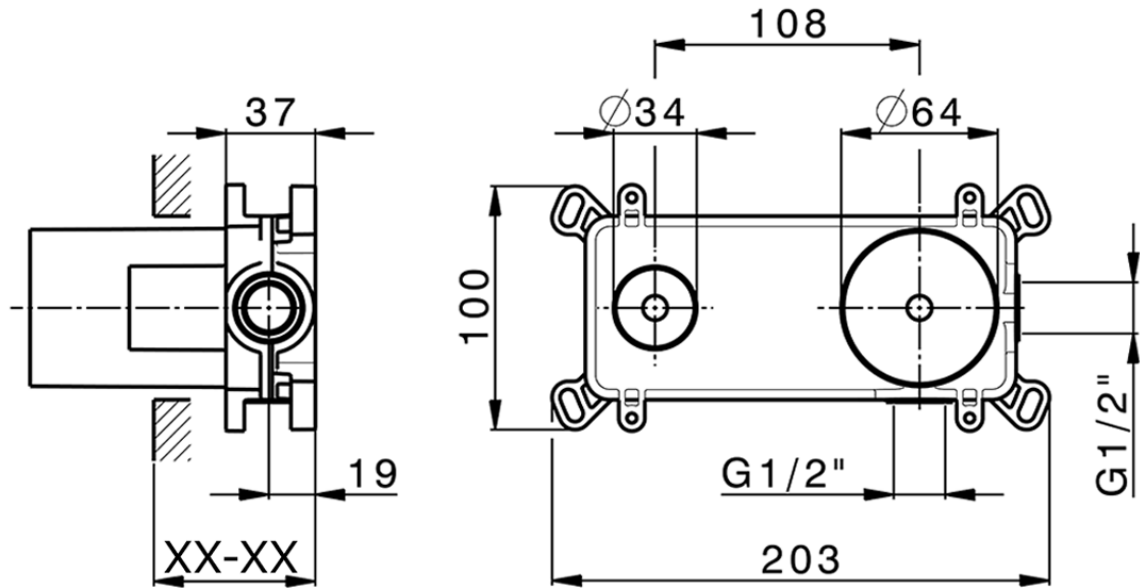

Exposed part for single lever washbasin valve HARLOCK_HC005511

HC005511

<https://en.huberitalia.com/exposed-part-for-single-lever-washbasin-valve-harlock-hc005511>

Piastra/Plate/Plaque/Platte/Placa

2-3mm: XX 56-76

10mm: XX 48-68