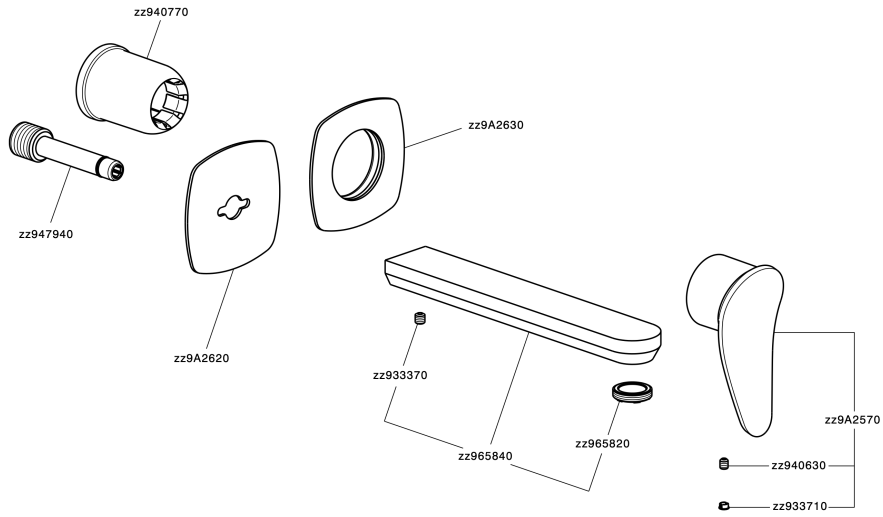

Exposed part for single lever washbasin valve HARLOCK_HC005511

HC005511

<https://en.huberitalia.com/exposed-part-for-single-lever-washbasin-valve-harlock-hc005511>

Concealed single lever washbasin mixer Easy-Box CONCEALED_ZB002450

ZB002450

<https://en.huberitalia.com/concealed-single-lever-washbasin-mixer-easy-box-concealed-zb002450>

2024-11-21