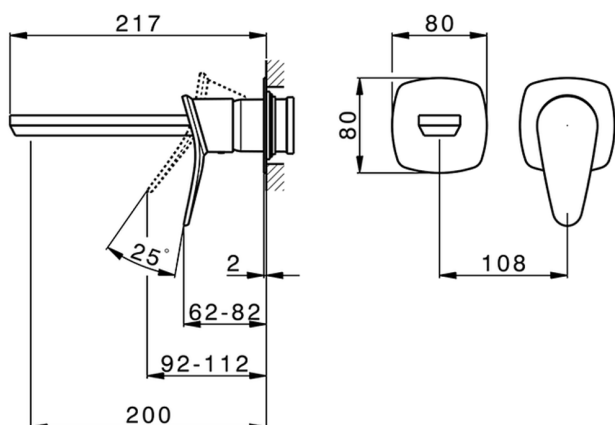

CHARACTERISTICS

Installation **Concealed**
Required concealed parts **ZB002450**