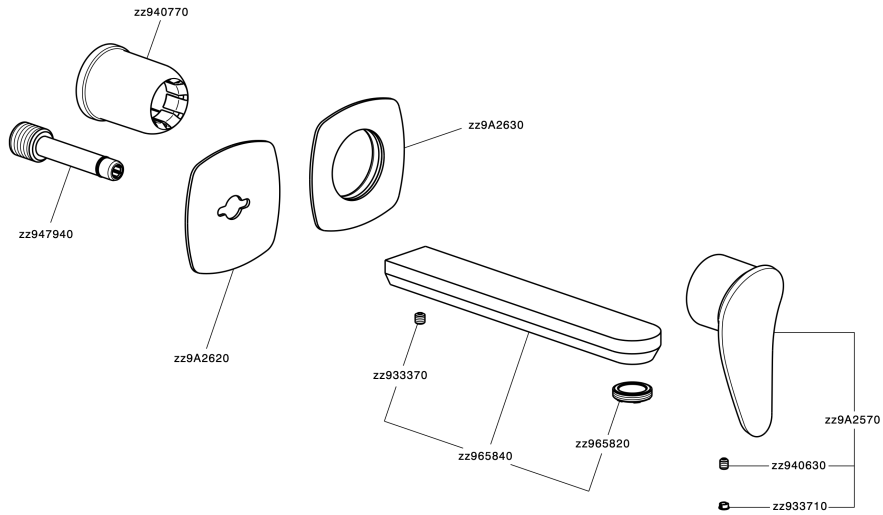

## Exposed part for single lever washbasin valve HARLOCK\_HC005511

MODEL **HC005511**

Exposed part for single lever washbasin valve, without concealed part, spout L.200 mm, for item Easy-Box ZB002450 and art. ZB025510

## Exposed part for single lever washbasin valve HARLOCK\_HC005511

HC005511

<https://en.huberitalia.com/exposed-part-for-single-lever-washbasin-valve-harlock-hc005511>

## Concealed single lever washbasin mixer Easy-Box CONCEALED\_ZB002450

MODEL **ZB002450**

Concealed single lever washbasin mixer  
Easy-Box, with protection guard box, without trim kit

AVAILABLE FINISHINGS

CHARACTERISTICS

Concealed **1**  
Cartridge Spare Parts **ZZ95409000**  
**35 mm Cartridge**

Piastra/Plate/Plaque/Platte/Placa

2-3mm: XX 56-76

10mm: XX 48-68