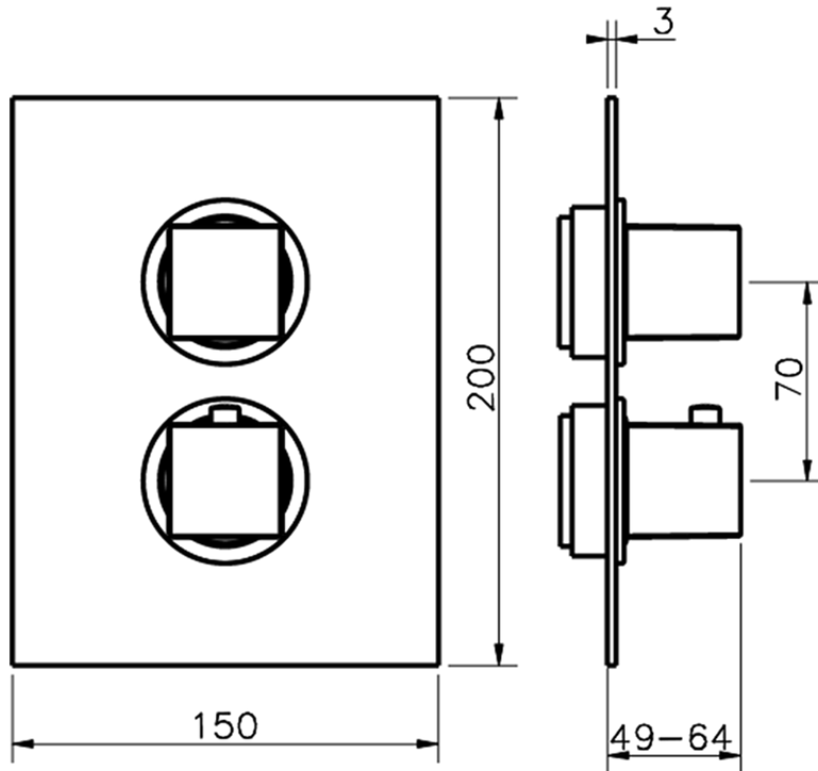

Exposed part for con.thermo.shower valve 1-outlet NUOVA EGO_NE007300

NE007300

<https://en.huberitalia.com/exposed-part-for-con-thermo-shower-valve-1-outlet-nuova-ego-ne007300>

Piastra/Plate/Plaque/Platte/Placa

2-3mm: XX 25-40 YY 76-91

10 mm: XX 16-31 YY 65-80

ZB007301

<https://en.huberitalia.com/1-outlet-concealed-thermostatic-shower-valve-concealed-zb007301>

2024-12-22