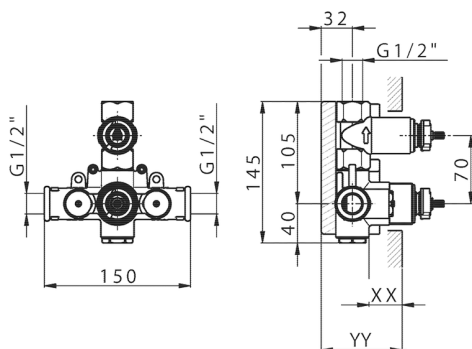

1-outlet Concealed thermostatic shower valve CONCEALED_ZB007301

MODEL **ZB007301**

1-outlet Concealed thermostatic shower valve, with stopvalve, without trim kit

AVAILABLE FINISHINGS

CHARACTERISTICS

Installation **Concealed**

Cartridge Spare Parts **24.04A.PP**

8x20 Plus P Thermostatic Valve

Concealed **1**

Piastra/Plate/Plaque/Platte/Placa

2-3mm: XX 25-40 YY 76-91

10 mm: XX 16-31 YY 65-80

Thermostatic

The Huber thermostatic is your personal water manager, helping you to handle, control and save water and energy.