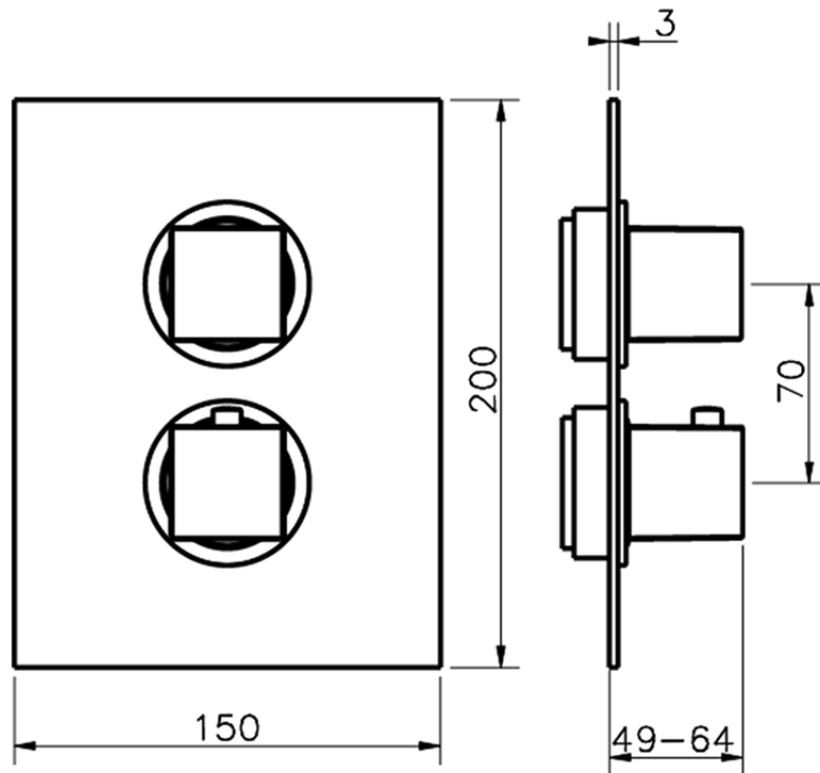

Exposed part for con.thermo.shower valve 1-outlet NUOVA EGO_NE007300

NE007300

<https://en.huberitalia.com/exposed-part-for-con-thermo-shower-valve-1-outlet-nuova-ego-ne007300>

Piastra/Plate/Plaque/Platte/Placa

2-3mm: XX 25-40 YY 76-91

10 mm: XX 16-31 YY 65-80

ZB007301

<https://en.huberitalia.com/1-outlet-concealed-thermostatic-shower-valve-concealed-zb007301>

2024-12-22