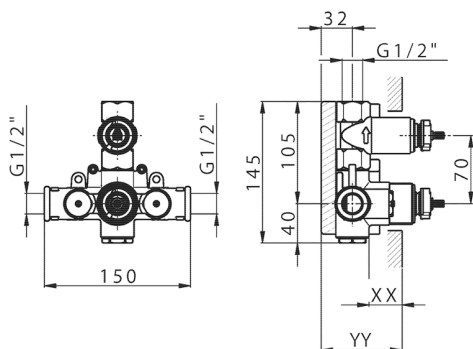

1-outlet Concealed thermostatic shower valve CONCEALED_ZB007301

MODEL **ZB007301**

1-outlet Concealed thermostatic shower valve, with stopvalve, without trim kit

AVAILABLE FINISHINGS

CHARACTERISTICS

Installation **Concealed**

Cartridge Spare Parts **24.04A.PP**

8x20 Plus P Thermostatic Valve

Concealed **1**

Piastra/Plate/Plaque/Platte/Placa

2-3mm: XX 25-40 YY 76-91

10 mm: XX 16-31 YY 65-80

Thermostatic

The Huber thermostatic is your personal water manager, helping you to handle, control and save water and energy.