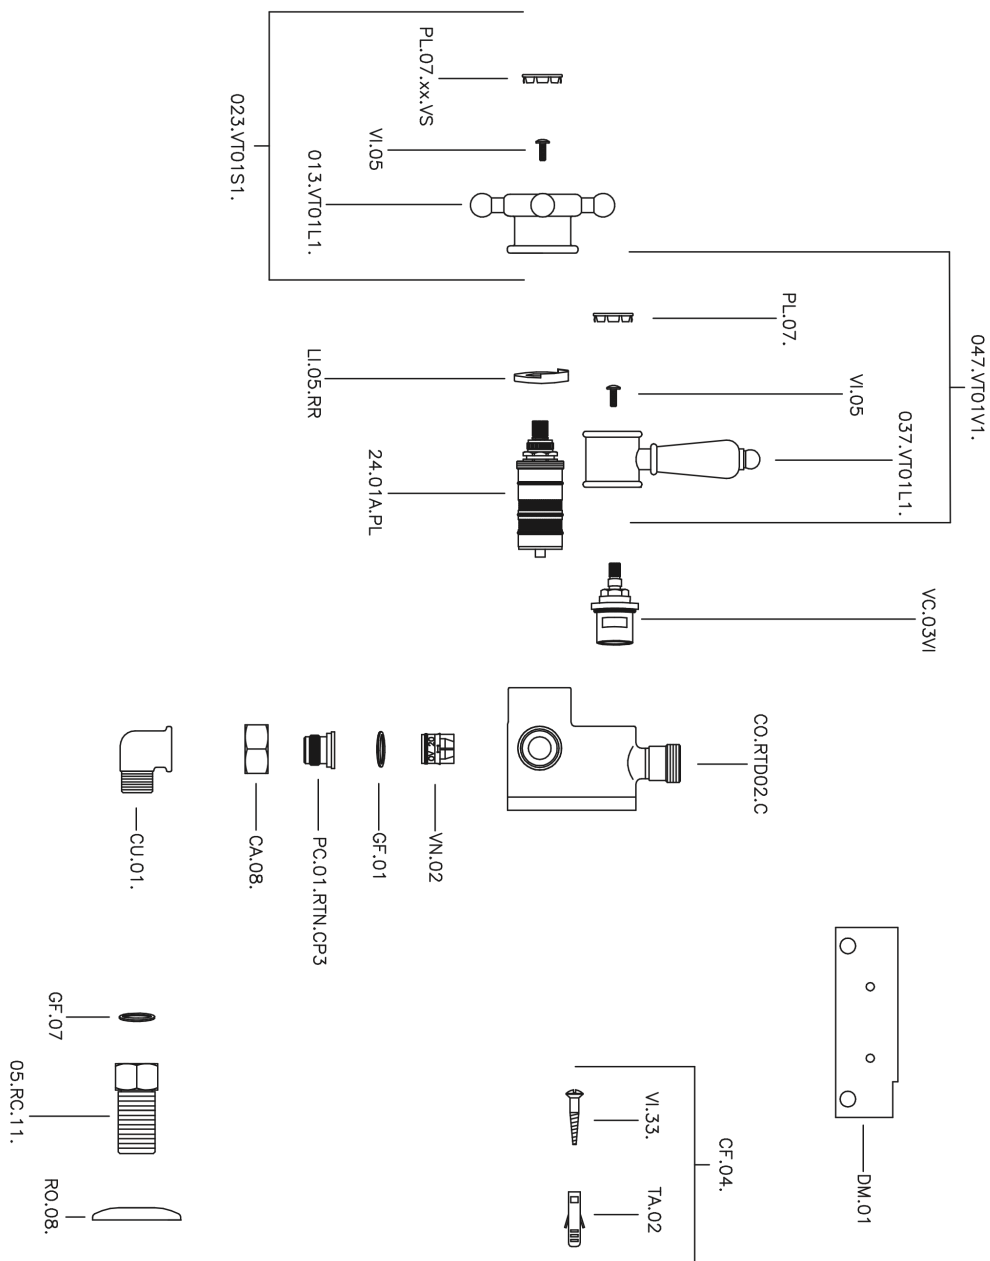

## Thermostatic shower mixer VICTORIAN\_150.VT01H.

MODEL **150.VT01H.**

Thermostatic shower mixer, without shower set, 1/2" M Flexible Connection

### CHARACTERISTICS

Cartridge Spare Parts **24.04A.PP**

**8x20 Plus P Thermostatic Valve**

### Thermostatic

The Huber thermostatic is your personal water manager, helping you to handle, control and save water and energy.

## Thermostatic shower mixer VICTORIAN\_150.VT01H.

150.VT01H.

<https://en.huberitalia.com/thermostatic-shower-mixer-victorian-150-vt01h>

2026-06-13