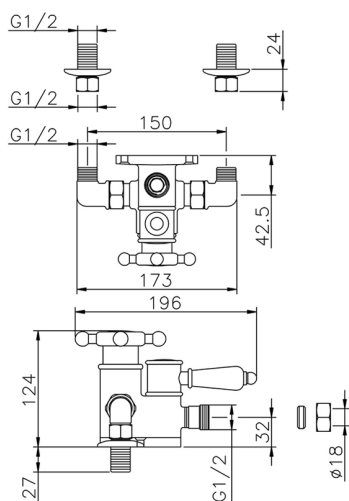

## Thermostatic shower mixer VICTORIAN\_150.VT01H.

MODEL **150.VT01H.**

Thermostatic shower mixer, without shower set, 1/2" M Flexible Connection

### CHARACTERISTICS

Cartridge Spare Parts **24.04A.PP**

**8x20 Plus P Thermostatic Valve**