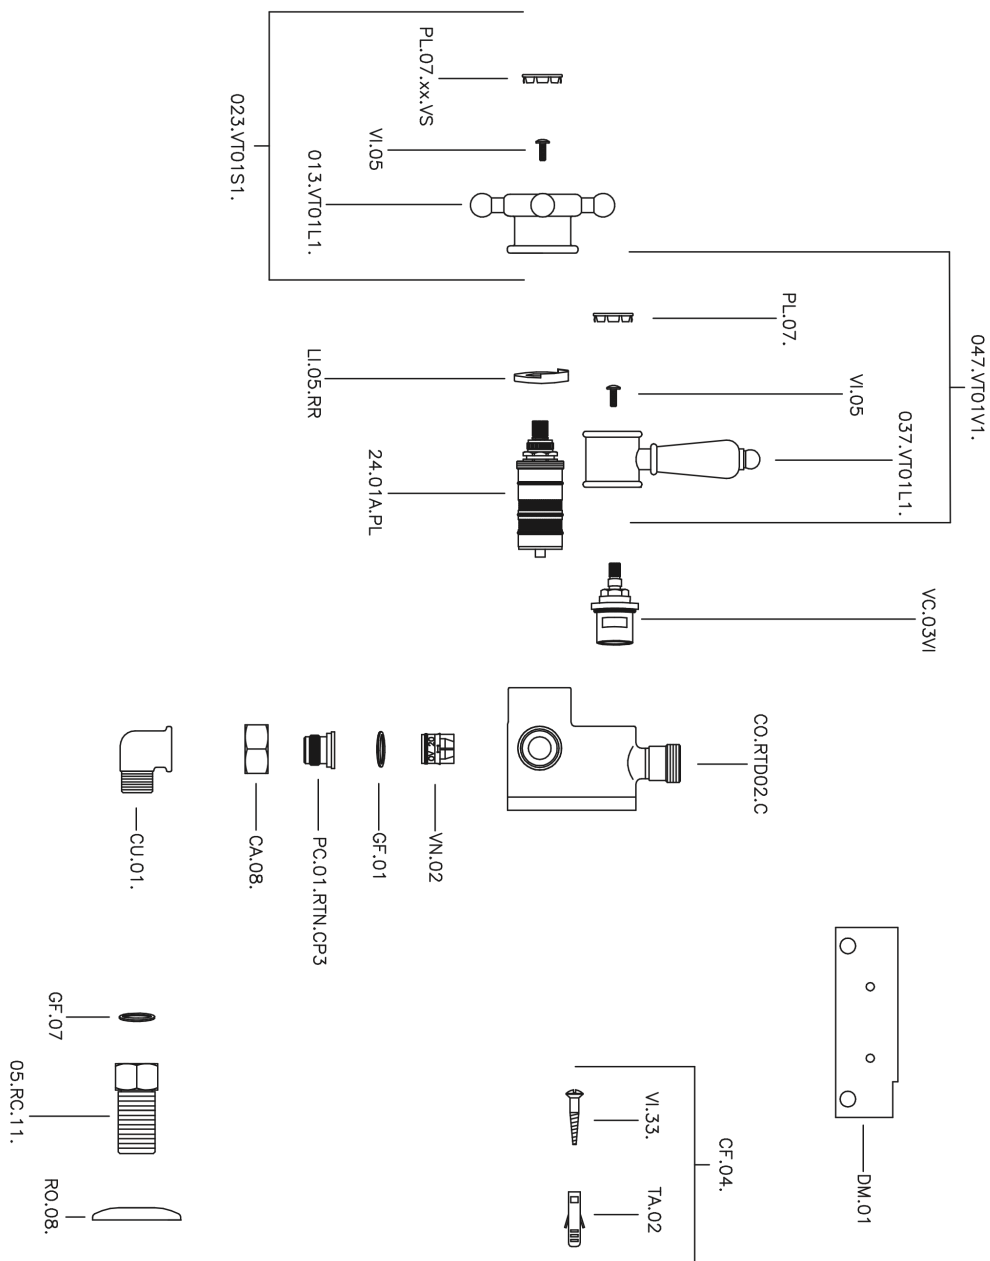

## Thermostatic shower mixer VICTORIAN\_150.VT01H.

MODEL **150.VT01H.**

Thermostatic shower mixer, without shower set, 1/2" M Flexible Connection

### CHARACTERISTICS

Cartridge Spare Parts **24.04A.PP**

**8x20 Plus P Thermostatic Valve**

### Thermostatic

The Huber thermostatic is your personal water manager, helping you to handle, control and save water and energy.

## Thermostatic shower mixer VICTORIAN\_150.VT01H.

150.VT01H.

<https://en.huberitalia.com/thermostatic-shower-mixer-victorian-150-vt01h>

2026-04-06