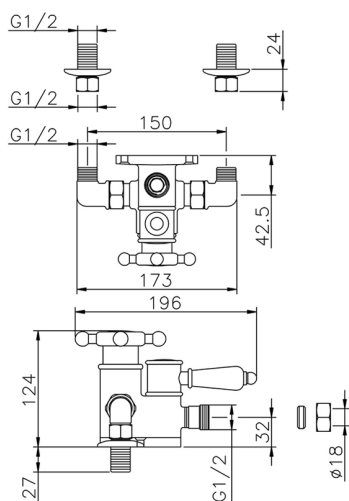

Thermostatic shower mixer VICTORIAN_150.VT01H.

MODEL **150.VT01H.**

Thermostatic shower mixer, without shower set, 1/2" M Flexible Connection

AVAILABLE FINISHINGS

-  **AC** AC Satin Brushed Nickel
-  **AG** AG Antique Gold
-  **BA** BA Old Bronze
-  **CR** CR Chrome
-  **2W** 2W Brushed Gold

CHARACTERISTICS

Cartridge Spare Parts **24.04A.PP**

8x20 Plus P Thermostatic Valve

Thermostatic

The Huber thermostatic is your personal water manager, helping you to handle, control and save water and energy.

Thermostatic shower mixer VICTORIAN_150.VT01H.

150.VT01H.

<https://en.huberitalia.com/thermostatic-shower-mixer-victorian-150-vt01h>

2026-05-02