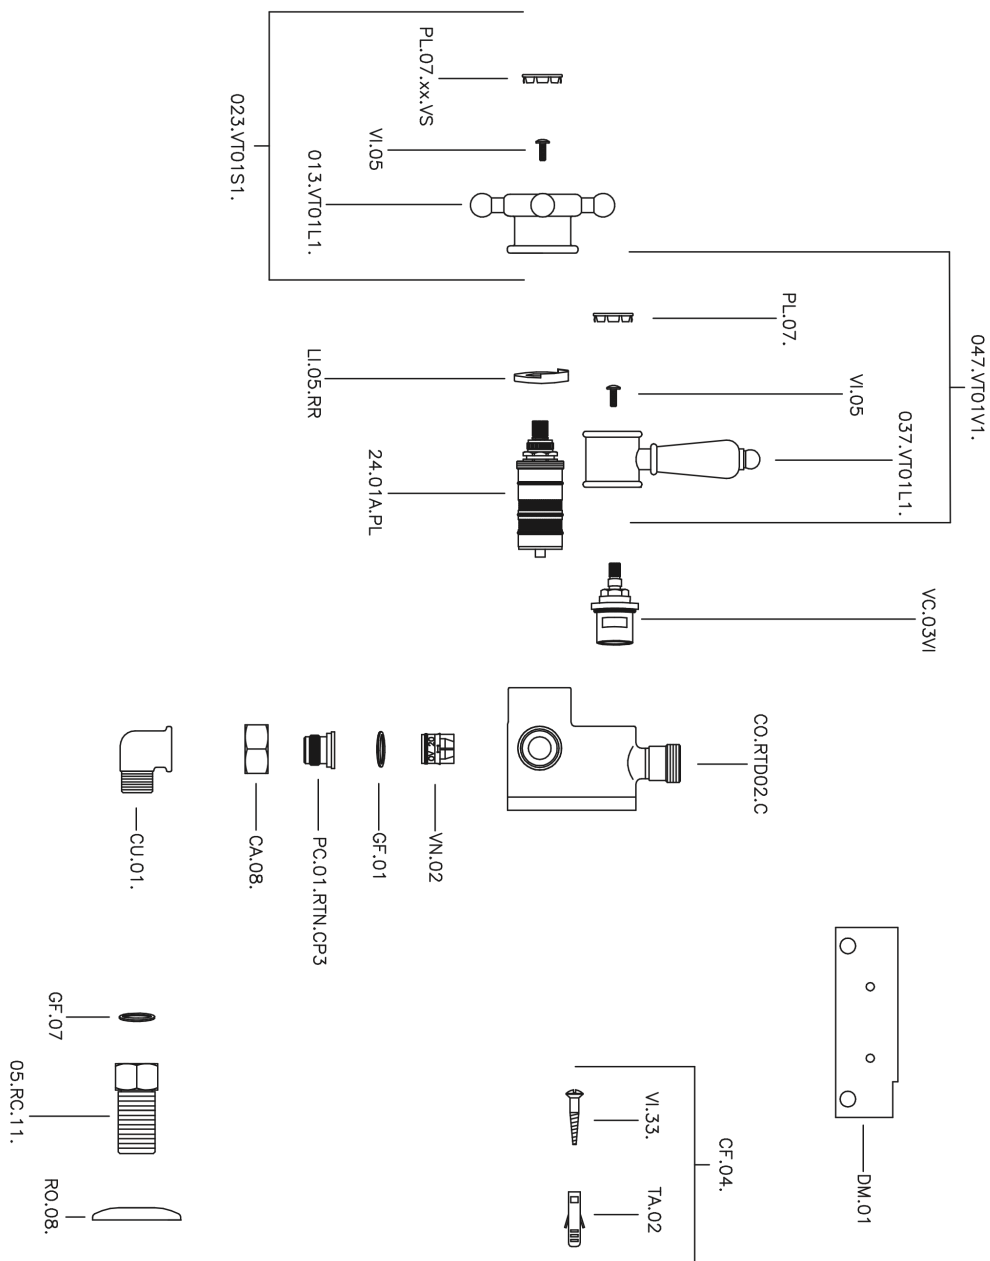

Thermostatic shower mixer VICTORIAN_150.VT01H.

MODEL **150.VT01H.**

Thermostatic shower mixer, without shower set, 1/2" M Flexible Connection

AVAILABLE FINISHINGS

-  **AC** AC Satin Brushed Nickel
-  **AG** AG Antique Gold
-  **BA** BA Old Bronze
-  **CR** CR Chrome
-  **2W** 2W Brushed Gold

CHARACTERISTICS

Cartridge Spare Parts **24.04A.PP**

8x20 Plus P Thermostatic Valve

Thermostatic

The Huber thermostatic is your personal water manager, helping you to handle, control and save water and energy.

Thermostatic shower mixer VICTORIAN_150.VT01H.

150.VT01H.

<https://en.huberitalia.com/thermostatic-shower-mixer-victorian-150-vt01h>

2026-05-02