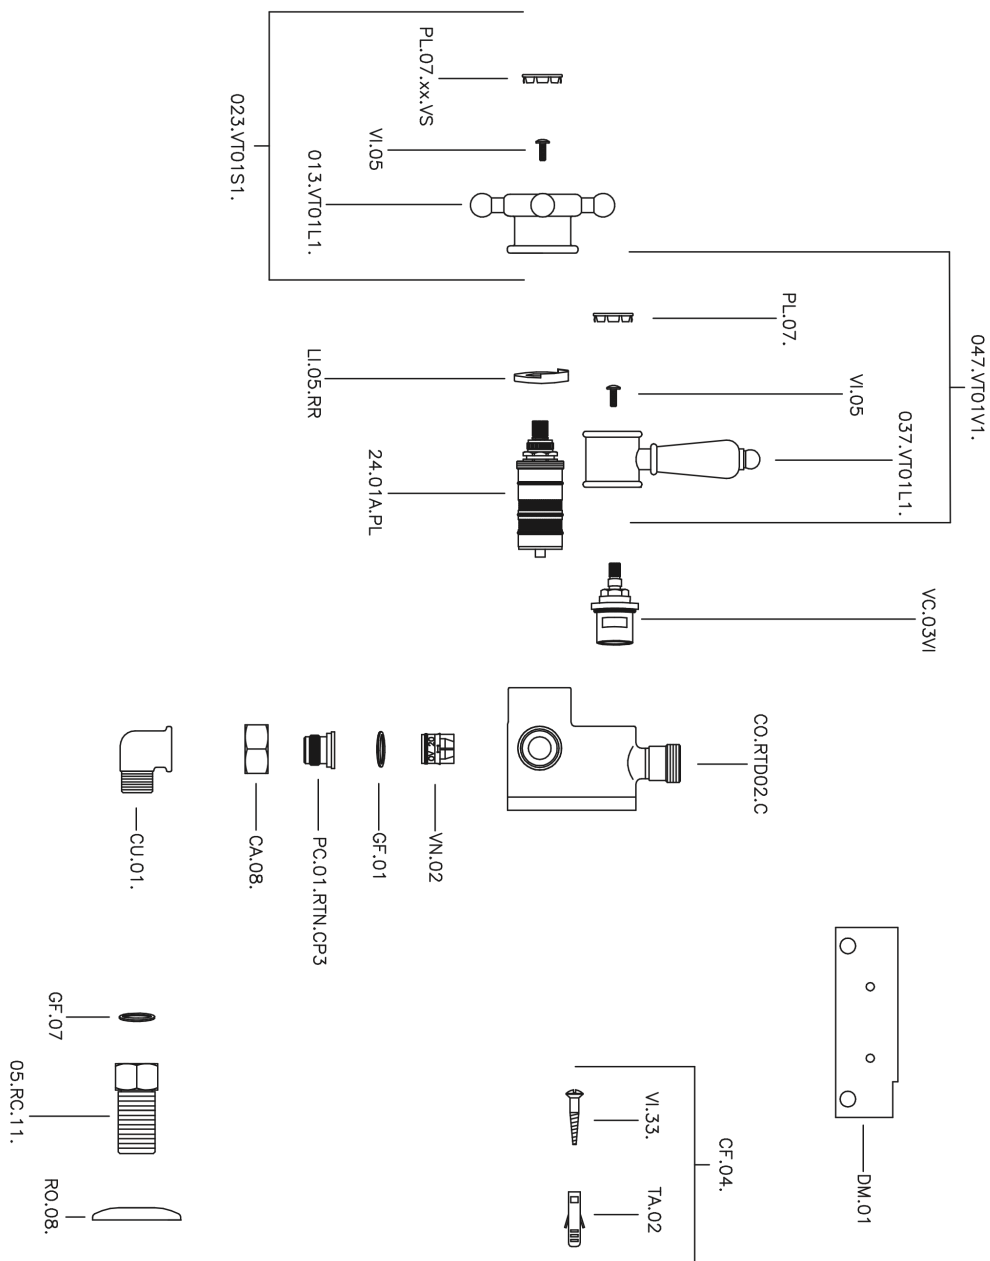

Thermostatic shower mixer VICTORIAN_150.VT01H.

MODEL **150.VT01H.**

Thermostatic shower mixer, without shower set, 1/2" M Flexible Connection

AVAILABLE FINISHINGS

-  **AC** AC Satin Brushed Nickel
-  **AG** AG Antique Gold
-  **BA** BA Old Bronze
-  **CR** CR Chrome
-  **2W** 2W Brushed Gold

CHARACTERISTICS

Cartridge Spare Parts **24.04A.PP**

8x20 Plus P Thermostatic Valve

Thermostatic

The Huber thermostatic is your personal water manager, helping you to handle, control and save water and energy.

Thermostatic shower mixer VICTORIAN_150.VT01H.

150.VT01H.

<https://en.huberitalia.com/thermostatic-shower-mixer-victorian-150-vt01h>

2026-06-13