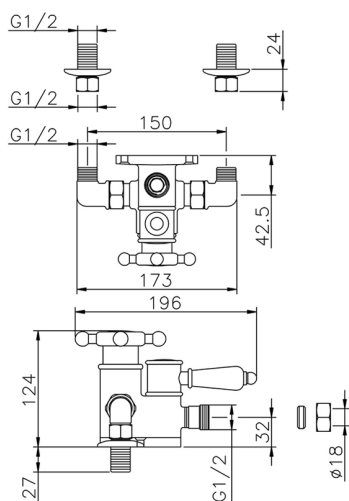

Thermostatic shower mixer VICTORIAN_150.VT01H.

MODEL **150.VT01H.**

Thermostatic shower mixer, without shower set, 1/2" M Flexible Connection

AVAILABLE FINISHINGS

-  **AC** AC Satin Brushed Nickel
-  **AG** AG Antique Gold
-  **BA** BA Old Bronze
-  **CR** CR Chrome
-  **2W** 2W Brushed Gold

CHARACTERISTICS

Cartridge Spare Parts **24.04A.PP**

8x20 Plus P Thermostatic Valve

Thermostatic

The Huber thermostatic is your personal water manager, helping you to handle, control and save water and energy.

Thermostatic shower mixer VICTORIAN_150.VT01H.

150.VT01H.

<https://en.huberitalia.com/thermostatic-shower-mixer-victorian-150-vt01h>

2026-06-13