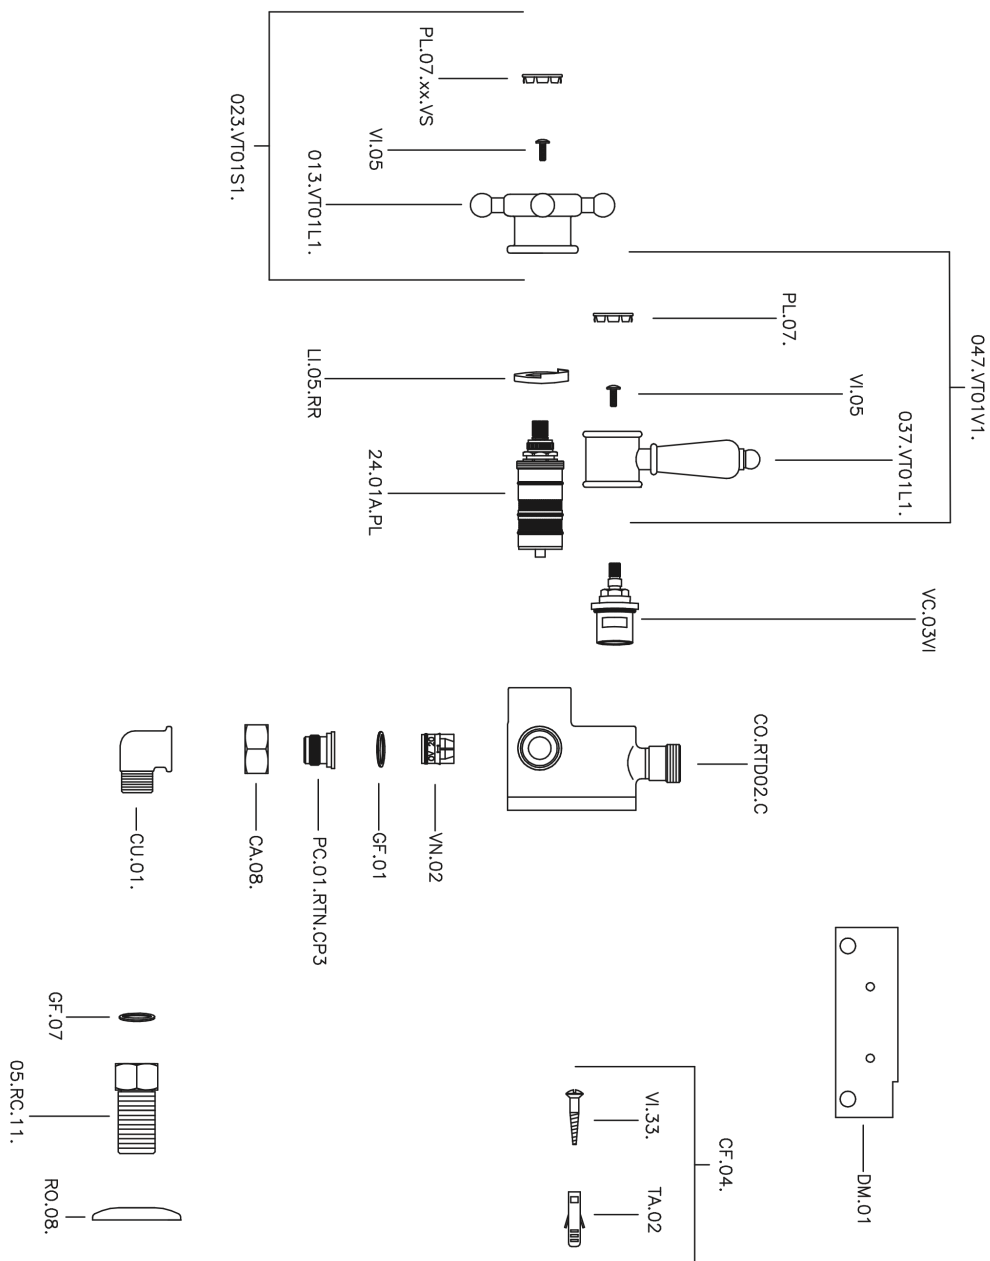

Thermostatic shower mixer VICTORIAN_150.VT01H.

MODEL **150.VT01H.**

Thermostatic shower mixer, without shower set, 1/2" M Flexible Connection

AVAILABLE FINISHINGS

-  **AC** AC Satin Brushed Nickel
-  **AG** AG Antique Gold
-  **BA** BA Old Bronze
-  **CR** CR Chrome
-  **2W** 2W Brushed Gold

CHARACTERISTICS

Cartridge Spare Parts **24.04A.PP**

8x20 Plus P Thermostatic Valve

Thermostatic

The Huber thermostatic is your personal water manager, helping you to handle, control and save water and energy.

Thermostatic shower mixer VICTORIAN_150.VT01H.

150.VT01H.

<https://en.huberitalia.com/thermostatic-shower-mixer-victorian-150-vt01h>

2026-06-06