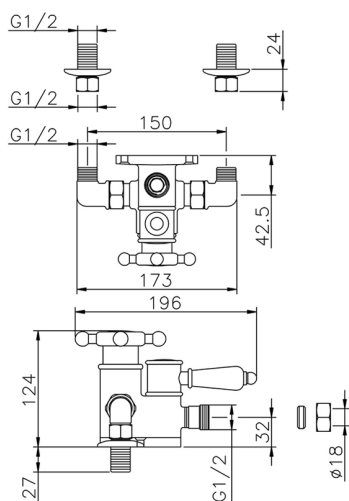

Thermostatic shower mixer VICTORIAN_150.VT01H.

MODEL **150.VT01H.**

Thermostatic shower mixer, without shower set, 1/2" M Flexible Connection

AVAILABLE FINISHINGS

-  **AC** AC Satin Brushed Nickel
-  **AG** AG Antique Gold
-  **BA** BA Old Bronze
-  **CR** CR Chrome
-  **2W** 2W Brushed Gold

CHARACTERISTICS

Cartridge Spare Parts **24.04A.PP**

8x20 Plus P Thermostatic Valve

Thermostatic

The Huber thermostatic is your personal water manager, helping you to handle, control and save water and energy.

Thermostatic shower mixer VICTORIAN_150.VT01H.

150.VT01H.

<https://en.huberitalia.com/thermostatic-shower-mixer-victorian-150-vt01h>

2026-04-08