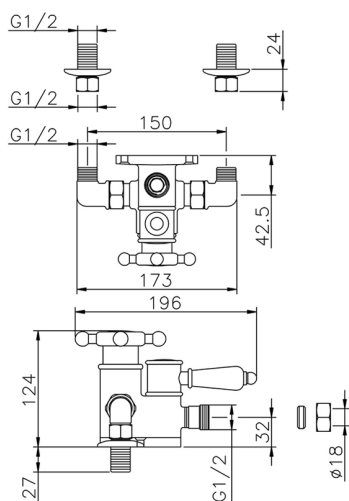

Thermostatic shower mixer VICTORIAN_150.VT01H.

MODEL **150.VT01H.**

Thermostatic shower mixer, without shower set, 1/2" M Flexible Connection

AVAILABLE FINISHINGS

-  **AC** AC Satin Brushed Nickel
-  **AG** AG Antique Gold
-  **BA** BA Old Bronze
-  **CR** CR Chrome
-  **2W** 2W Brushed Gold

CHARACTERISTICS

Cartridge Spare Parts **24.04A.PP**

8x20 Plus P Thermostatic Valve

Thermostatic

The Huber thermostatic is your personal water manager, helping you to handle, control and save water and energy.

Thermostatic shower mixer VICTORIAN_150.VT01H.

150.VT01H.

<https://en.huberitalia.com/thermostatic-shower-mixer-victorian-150-vt01h>

2026-06-06