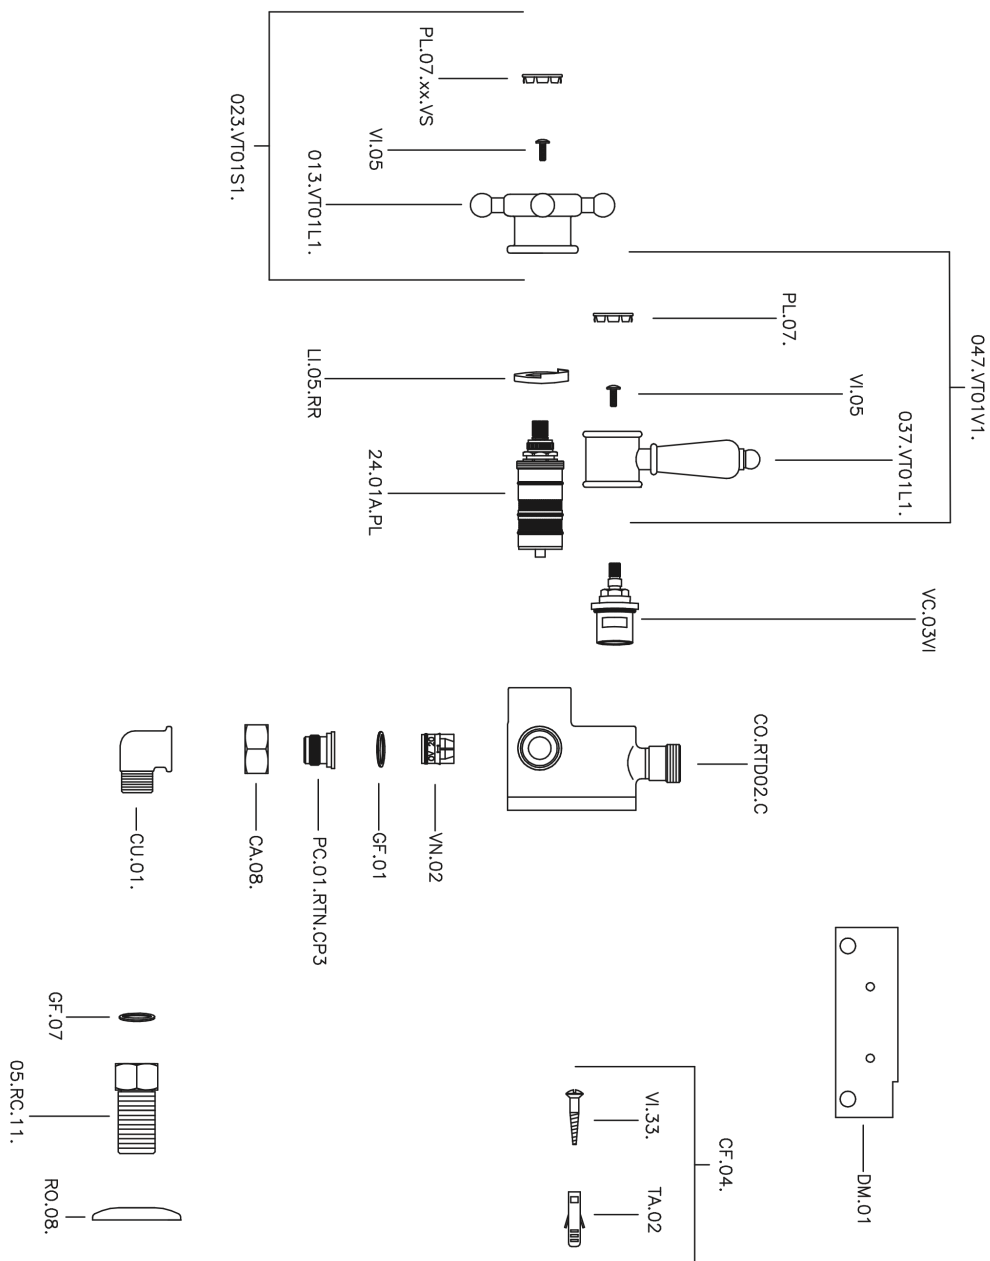

Thermostatic shower mixer VICTORIAN_150.VT01H.

MODEL **150.VT01H.**

Thermostatic shower mixer, without shower set, 1/2" M Flexible Connection

AVAILABLE FINISHINGS

-  **AC** AC Satin Brushed Nickel
-  **AG** AG Antique Gold
-  **BA** BA Old Bronze
-  **CR** CR Chrome
-  **2W** 2W Brushed Gold

CHARACTERISTICS

Cartridge Spare Parts **24.04A.PP**

8x20 Plus P Thermostatic Valve

Thermostatic

The Huber thermostatic is your personal water manager, helping you to handle, control and save water and energy.

Thermostatic shower mixer VICTORIAN_150.VT01H.

150.VT01H.

<https://en.huberitalia.com/thermostatic-shower-mixer-victorian-150-vt01h>

2026-04-08