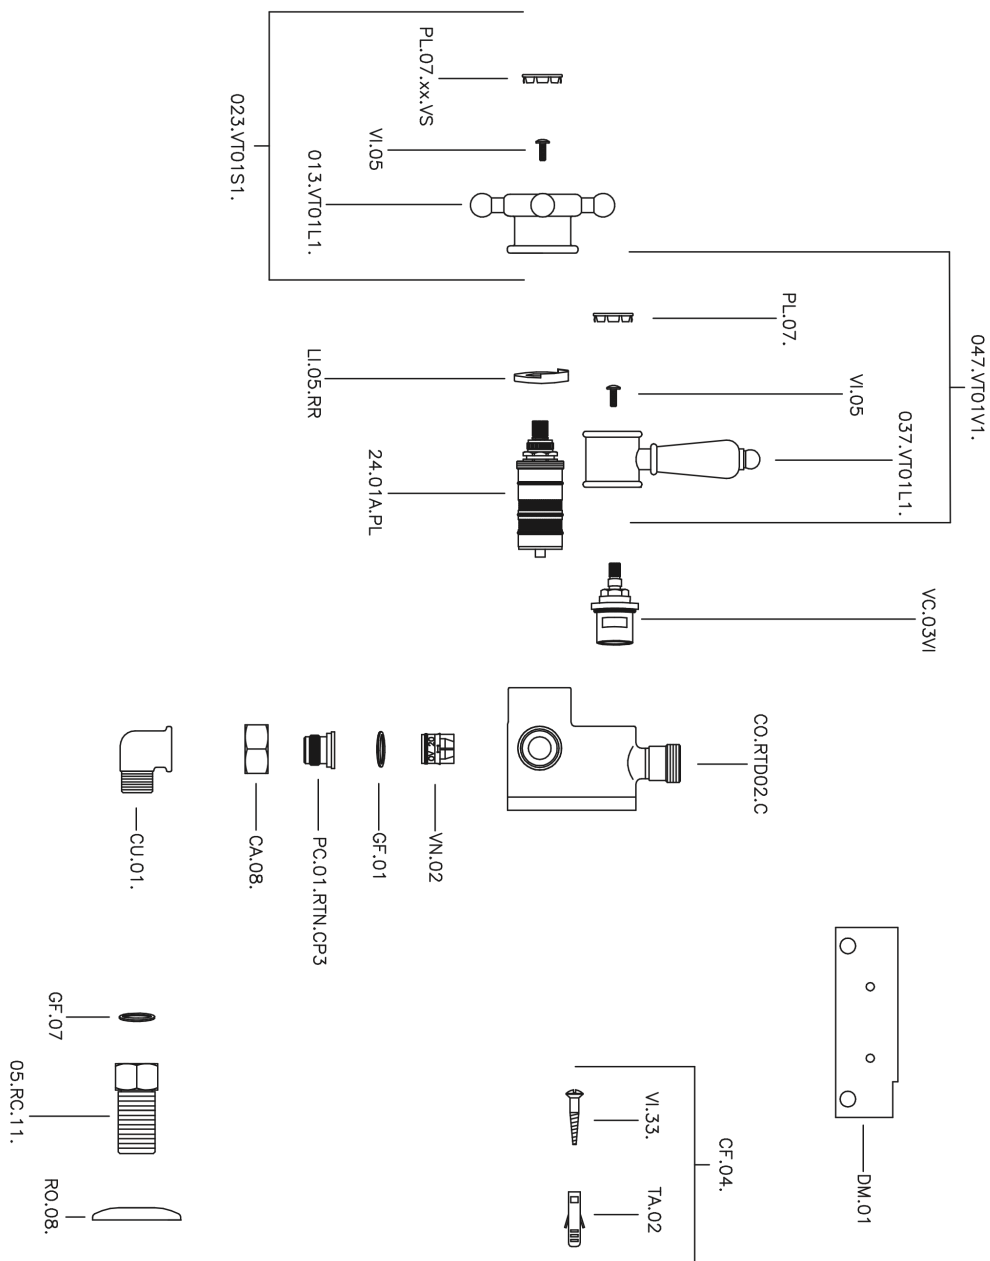

## Thermostatic shower mixer VICTORIAN\_150.VT01H.

MODEL **150.VT01H.**

Thermostatic shower mixer, without shower set, 1/2" M Flexible Connection

### CHARACTERISTICS

Cartridge Spare Parts **24.04A.PP**

**8x20 Plus P Thermostatic Valve**

### Thermostatic

The Huber thermostatic is your personal water manager, helping you to handle, control and save water and energy.

## Thermostatic shower mixer VICTORIAN\_150.VT01H.

150.VT01H.

<https://en.huberitalia.com/thermostatic-shower-mixer-victorian-150-vt01h>

2026-06-27