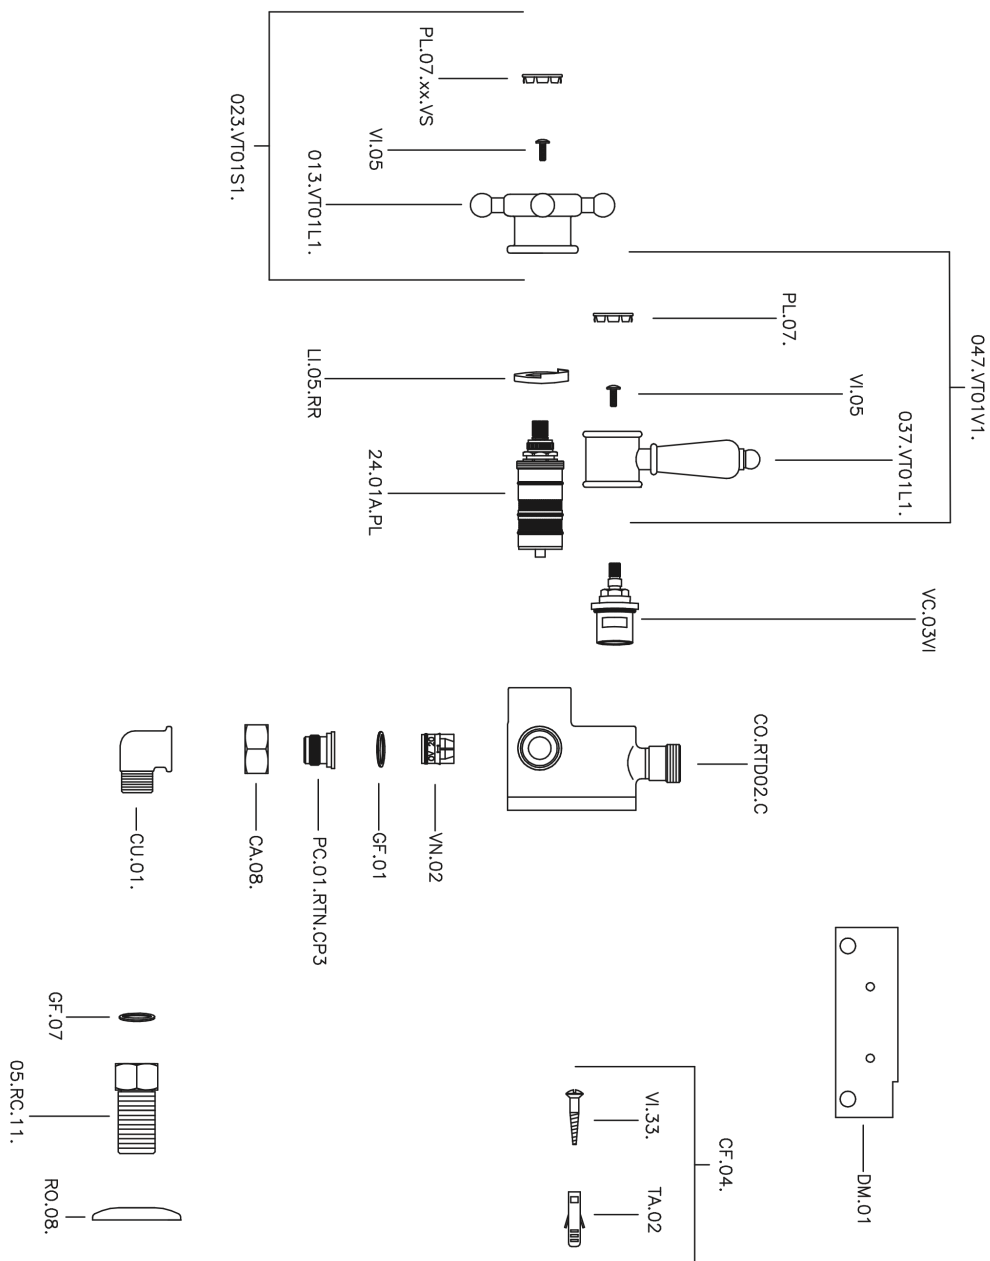

## Thermostatic shower mixer VICTORIAN\_150.VT01H.

MODEL **150.VT01H.**

Thermostatic shower mixer, without shower set, 1/2" M Flexible Connection

### CHARACTERISTICS

Cartridge Spare Parts **24.04A.PP**

**8x20 Plus P Thermostatic Valve**

### Thermostatic

The Huber thermostatic is your personal water manager, helping you to handle, control and save water and energy.

## Thermostatic shower mixer VICTORIAN\_150.VT01H.

150.VT01H.

<https://en.huberitalia.com/thermostatic-shower-mixer-victorian-150-vt01h>

2026-04-30