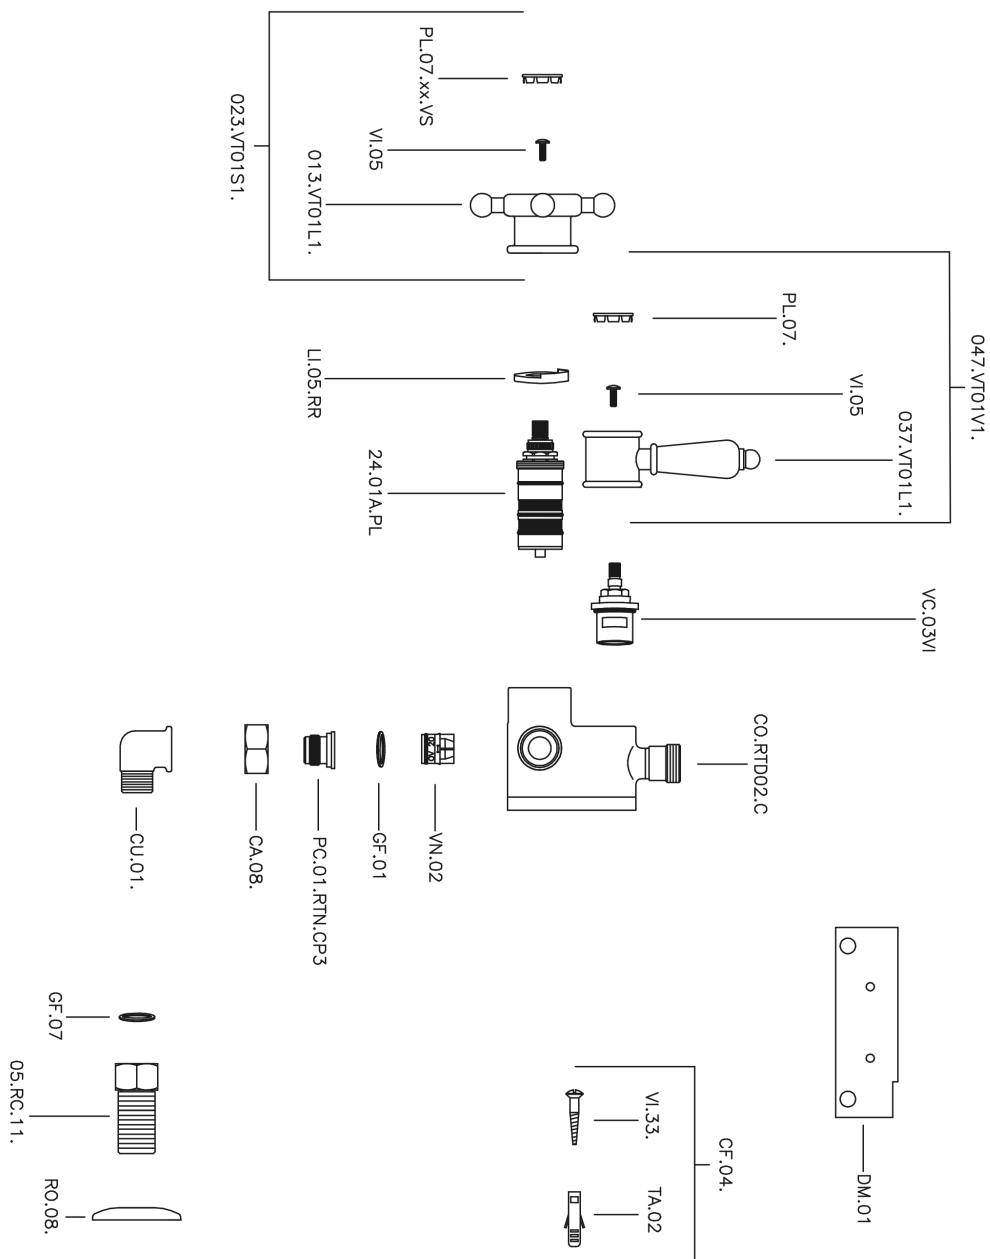

Thermostatic shower mixer VICTORIAN_150.VT01H.

MODEL **150.VT01H.**

Thermostatic shower mixer, without shower set, 1/2" M Flexible Connection

AVAILABLE FINISHINGS

-  **AC** AC Satin Brushed Nickel
-  **AG** AG Antique Gold
-  **BA** BA Old Bronze
-  **CR** CR Chrome
-  **2W** 2W Brushed Gold

CHARACTERISTICS

Cartridge Spare Parts **24.04A.PP**

8x20 Plus P Thermostatic Valve

Thermostatic

The Huber thermostatic is your personal water manager, helping you to handle, control and save water and energy.

Thermostatic shower mixer VICTORIAN_150.VT01H.

150.VT01H.

<https://en.huberitalia.com/thermostatic-shower-mixer-victorian-150-vt01h>

2026-06-06