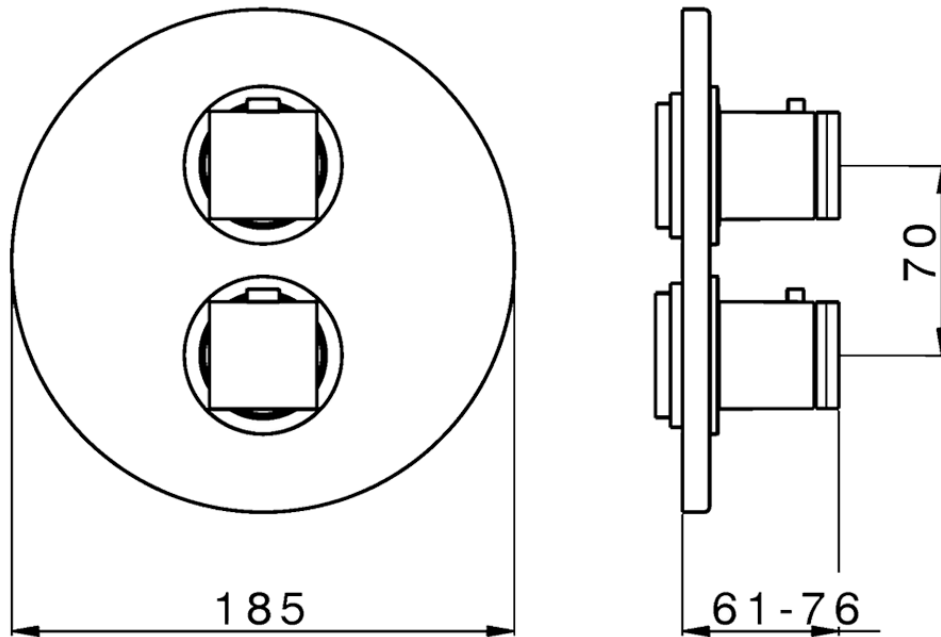

Exposed part for 1-outlet con.thermo.shower valve THERMO_DD007300

DD007300

<https://en.huberitalia.com/exposed-part-for-1-outlet-con-thermo-shower-valve-thermo-dd007300>

Piastra/Plate/Plaque/Platte/Placa

2-3mm: XX 25-40 YY 76-91

10 mm: XX 16-31 YY 65-80

ZB007361

<https://en.huberitalia.com/1-outlet-concealed-thermostatic-shower-valve-concealed-zb007361>

Piastra/Plate/Plaque/Platte/Placa

2-3mm: XX 25-40 YY 76-91

10 mm: XX 16-31 YY 65-80

ZB007301

<https://en.huberitalia.com/1-outlet-concealed-thermostatic-shower-valve-concealed-zb007301>

2026-04-10