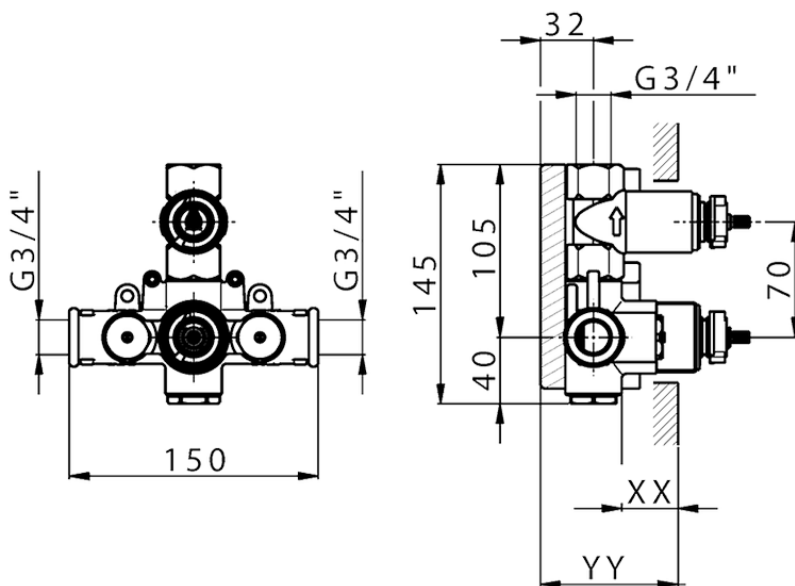

Exposed part for 1-outlet con.thermo.shower valve THERMO_DD007300

DD007300

<https://en.huberitalia.com/exposed-part-for-1-outlet-con-thermo-shower-valve-thermo-dd007300>

Piastra/Plate/Plaque/Platte/Placa

2-3mm: XX 25-40 YY 76-91

10 mm: XX 16-31 YY 65-80

ZB007361

<https://en.huberitalia.com/1-outlet-concealed-thermostatic-shower-valve-concealed-zb007361>

Piastra/Plate/Plaque/Platte/Placa

2-3mm: XX 25-40 YY 76-91

10 mm: XX 16-31 YY 65-80

ZB007301

<https://en.huberitalia.com/1-outlet-concealed-thermostatic-shower-valve-concealed-zb007301>

2026-04-10