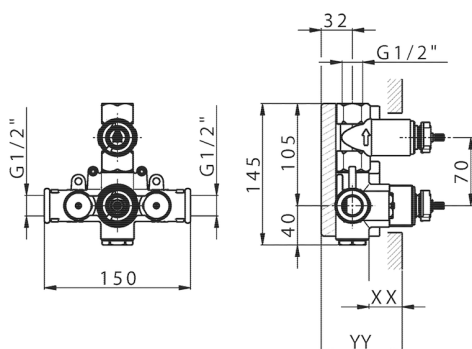

Piastra/Plate/Plaque/Platte/Placa

2-3mm: XX 25-40 YY 76-91

10 mm: XX 16-31 YY 65-80

Thermostatic

The Huber thermostatic is your personal water manager, helping you to handle, control and save water and energy.

1-outlet Concealed thermostatic shower valve CONCEALED_ZB007301

MODEL **ZB007301**

1-outlet Concealed thermostatic shower valve, with stopvalve, without trim kit

AVAILABLE FINISHINGS

CHARACTERISTICS

Installation	Concealed
Cartridge Spare Parts	24.04A.PP
8x20 Plus P Thermostatic Valve	
Concealed	1