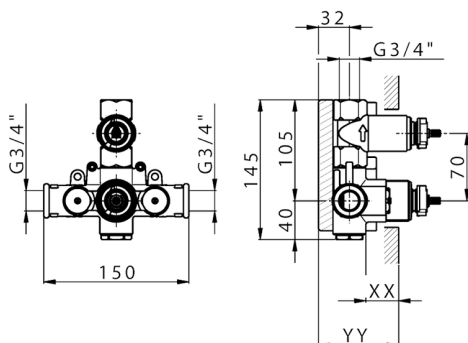

1-outlet Concealed thermostatic shower valve, stopvalve with 3/4" outlet, without trim kit

AVAILABLE FINISHINGS

04 04 Without finishing

CHARACTERISTICS

Installation	Concealed
Cartridge Spare Parts	23.51A.HF
HF Thermostatic Valve	
Concealed	1

Piastra/Plate/Plaque/Platte/Placa

2-3mm: XX 25-40 YY 76-91

10 mm: XX 16-31 YY 65-80

Thermostatic

The Huber thermostatic is your personal water manager, helping you to handle, control and save water and energy.

1-outlet Concealed thermostatic shower valve CONCEALED_ZB007301

MODEL **ZB007301**

1-outlet Concealed thermostatic shower valve, with stopvalve, without trim kit

AVAILABLE FINISHINGS

CHARACTERISTICS

Installation	Concealed
Cartridge Spare Parts	24.04A.PP
8x20 Plus P Thermostatic Valve	
Concealed	1