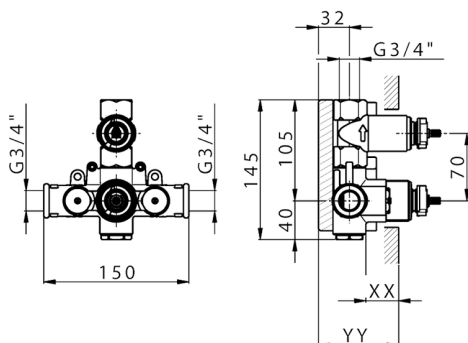

## 1-outlet Concealed thermostatic shower valve CONCEALED\_ZB007361

MODEL **ZB007361**

1-outlet Concealed thermostatic shower valve, stopvalve with 3/4" outlet, without trim kit

AVAILABLE FINISHINGS

**04** 04 Without finishing

CHARACTERISTICS

Installation	<b>Concealed</b>
Cartridge Spare Parts	<b>23.51A.HF</b>
<b>HF Thermostatic Valve</b>	
Concealed	<b>1</b>

Piastra/Plate/Plaque/Platte/Placa

2-3mm: XX 25-40 YY 76-91

10 mm: XX 16-31 YY 65-80

Piastra/Plate/Plaque/Platte/Placa

2-3mm: XX 25-40 YY 76-91

10 mm: XX 16-31 YY 65-80