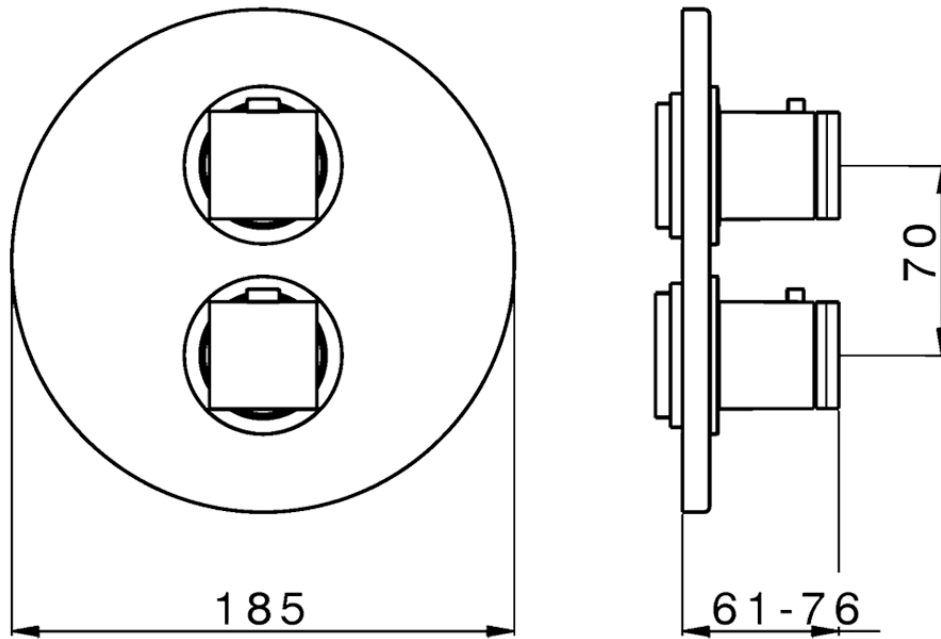

## Exposed part for 1-outlet con.thermo.shower valve THERMO\_DD007300

DD007300

<https://en.huberitalia.com/exposed-part-for-1-outlet-con-thermo-shower-valve-thermo-dd007300>

Piastra/Plate/Plaque/Platte/Placa

2-3mm: XX 25-40 YY 76-91

10 mm: XX 16-31 YY 65-80

ZB007361

<https://en.huberitalia.com/1-outlet-concealed-thermostatic-shower-valve-concealed-zb007361>

## Piastra/Plate/Plaque/Platte/Placa

2-3mm: XX 25-40 YY 76-91

10 mm: XX 16-31 YY 65-80

ZB007301

<https://en.huberitalia.com/1-outlet-concealed-thermostatic-shower-valve-concealed-zb007301>

2026-04-06