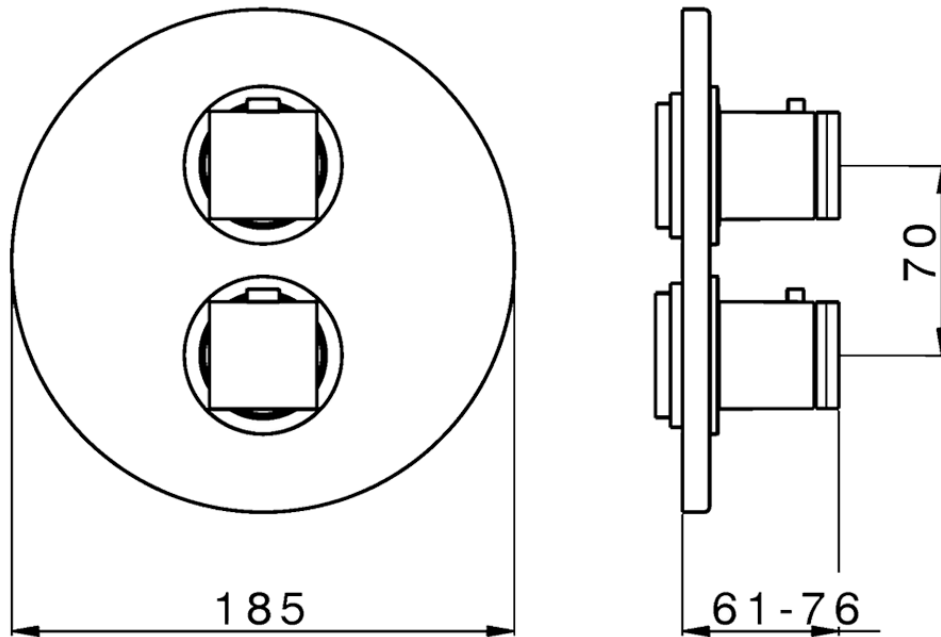

Exposed part for 1-outlet con.thermo.shower valve THERMO_DD007300

DD007300

<https://en.huberitalia.com/exposed-part-for-1-outlet-con-thermo-shower-valve-thermo-dd007300>

Piastra/Plate/Plaque/Platte/Placa

2-3mm: XX 25-40 YY 76-91

10 mm: XX 16-31 YY 65-80

ZB007361

<https://en.huberitalia.com/1-outlet-concealed-thermostatic-shower-valve-concealed-zb007361>

Piastra/Plate/Plaque/Platte/Placa

2-3mm: XX 25-40 YY 76-91

10 mm: XX 16-31 YY 65-80

ZB007301

<https://en.huberitalia.com/1-outlet-concealed-thermostatic-shower-valve-concealed-zb007301>

2026-05-25