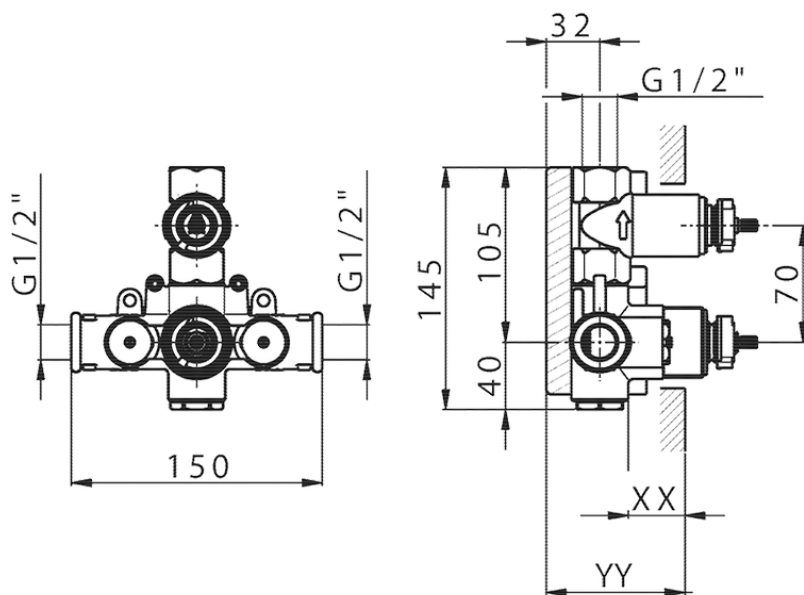

Exposed part for 1-outlet con.thermo.shower valve THERMO_DD007300

DD007300

<https://en.huberitalia.com/exposed-part-for-1-outlet-con-thermo-shower-valve-thermo-dd007300>

Piastra/Plate/Plaque/Platte/Placa

2-3mm: XX 25-40 YY 76-91

10 mm: XX 16-31 YY 65-80

ZB007361

<https://en.huberitalia.com/1-outlet-concealed-thermostatic-shower-valve-concealed-zb007361>

Piastra/Plate/Plaque/Platte/Placa

2-3mm: XX 25-40 YY 76-91

10 mm: XX 16-31 YY 65-80

ZB007301

<https://en.huberitalia.com/1-outlet-concealed-thermostatic-shower-valve-concealed-zb007301>

2026-05-25