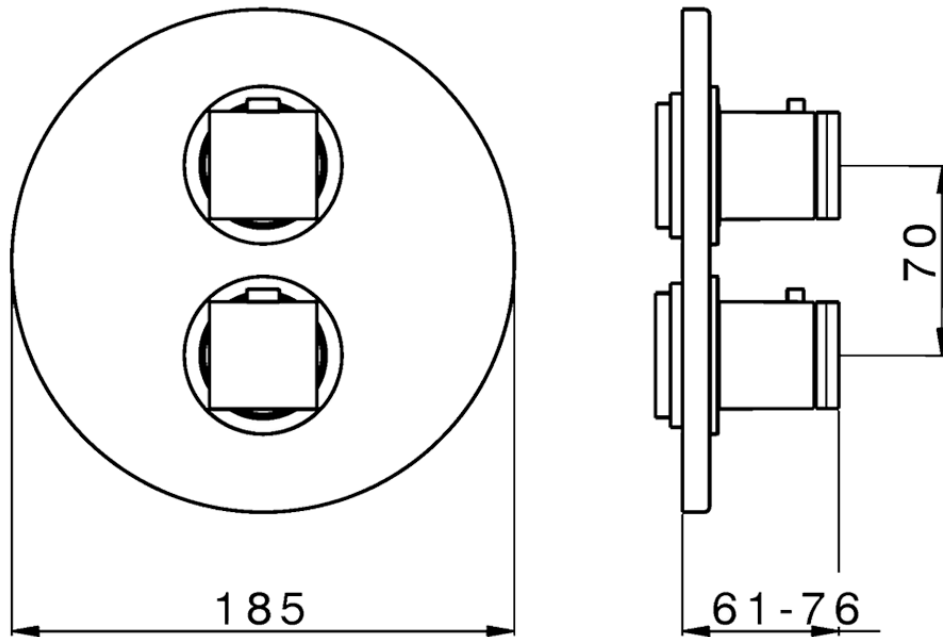

Exposed part for 1-outlet con.thermo.shower valve THERMO_DD007300

DD007300

<https://en.huberitalia.com/exposed-part-for-1-outlet-con-thermo-shower-valve-thermo-dd007300>

Piastra/Plate/Plaque/Platte/Placa

2-3mm: XX 25-40 YY 76-91

10 mm: XX 16-31 YY 65-80

ZB007361

<https://en.huberitalia.com/1-outlet-concealed-thermostatic-shower-valve-concealed-zb007361>

Piastra/Plate/Plaque/Platte/Placa

2-3mm: XX 25-40 YY 76-91

10 mm: XX 16-31 YY 65-80

ZB007301

<https://en.huberitalia.com/1-outlet-concealed-thermostatic-shower-valve-concealed-zb007301>

2026-06-19