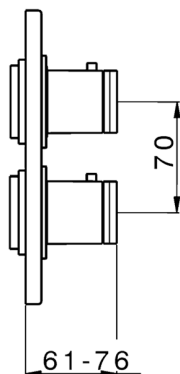

## Exposed part for 1-outlet con.thermo.shower valve THERMO\_DD007300

MODEL **DD007300**

Exposed part for 1-outlet thermostatic mixer, with stopvalve, without concealed part, for items ZB007301-ZB007361

Piastra/Plate/Plaque/Platte/Placa

2-3mm: XX 25-40 YY 76-91

10 mm: XX 16-31 YY 65-80

**Thermostatic**

The Huber thermostatic is your personal water manager, helping you to handle, control and save water and energy.

Piastra/Plate/Plaque/Platte/Placa

2-3mm: XX 25-40 YY 76-91

10 mm: XX 16-31 YY 65-80