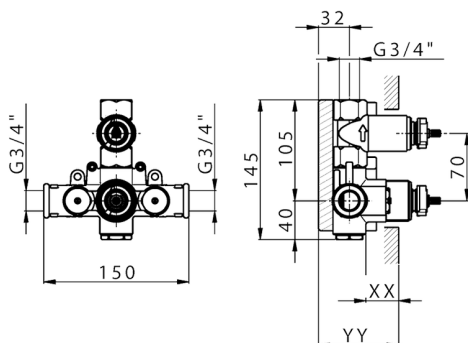

1-outlet Concealed thermostatic shower valve, stopvalve with 3/4" outlet, without trim kit

AVAILABLE FINISHINGS

 **04** 04 Without finishing

CHARACTERISTICS

Installation	<b>Concealed</b>
Cartridge Spare Parts	<b>23.51A.HF</b>
<b>HF Thermostatic Valve</b>	
Concealed	<b>1</b>

Piastra/Plate/Plaque/Platte/Placa

2-3mm: XX 25-40 YY 76-91

10 mm: XX 16-31 YY 65-80

**Thermostatic**

The Huber thermostatic is your personal water manager, helping you to handle, control and save water and energy.

Piastra/Plate/Plaque/Platte/Placa

2-3mm: XX 25-40 YY 76-91

10 mm: XX 16-31 YY 65-80