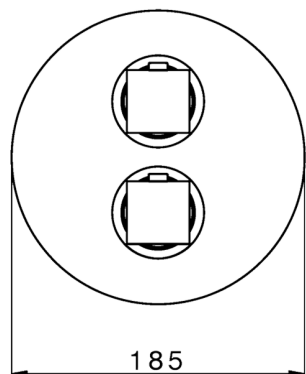

## Exposed part for 1-outlet con.thermo.shower valve THERMO\_DD007300

MODEL **DD007300**

Exposed part for 1-outlet thermostatic mixer, with stopvalve, without concealed part, for items ZB007301-ZB007361

Piastra/Plate/Plaque/Platte/Placa

2-3mm: XX 25-40 YY 76-91

10 mm: XX 16-31 YY 65-80