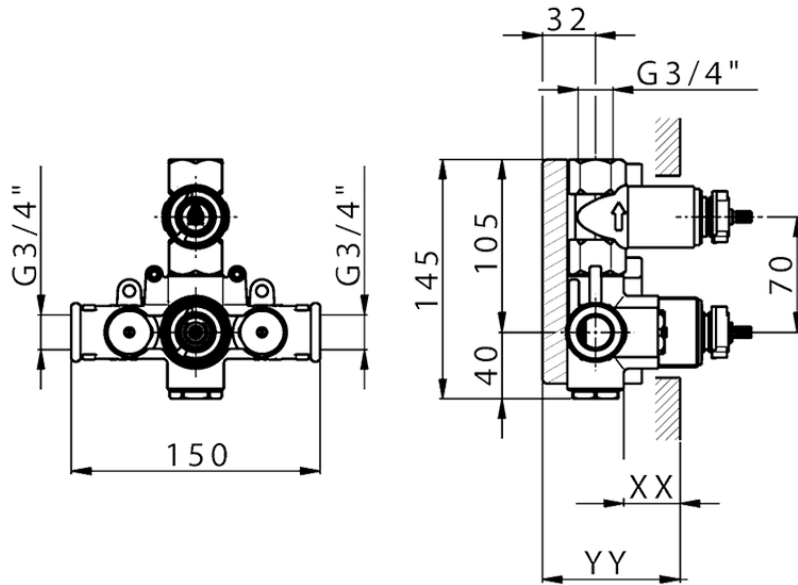

Exposed part for 1-outlet con.thermo.shower valve THERMO_DD007300

DD007300

<https://en.huberitalia.com/exposed-part-for-1-outlet-con-thermo-shower-valve-thermo-dd007300>

Piastra/Plate/Plaque/Platte/Placa

2-3mm: XX 25-40 YY 76-91

10 mm: XX 16-31 YY 65-80

ZB007361

<https://en.huberitalia.com/1-outlet-concealed-thermostatic-shower-valve-concealed-zb007361>

Piastra/Plate/Plaque/Platte/Placa

2-3mm: XX 25-40 YY 76-91

10 mm: XX 16-31 YY 65-80

ZB007301

<https://en.huberitalia.com/1-outlet-concealed-thermostatic-shower-valve-concealed-zb007301>

2026-06-19