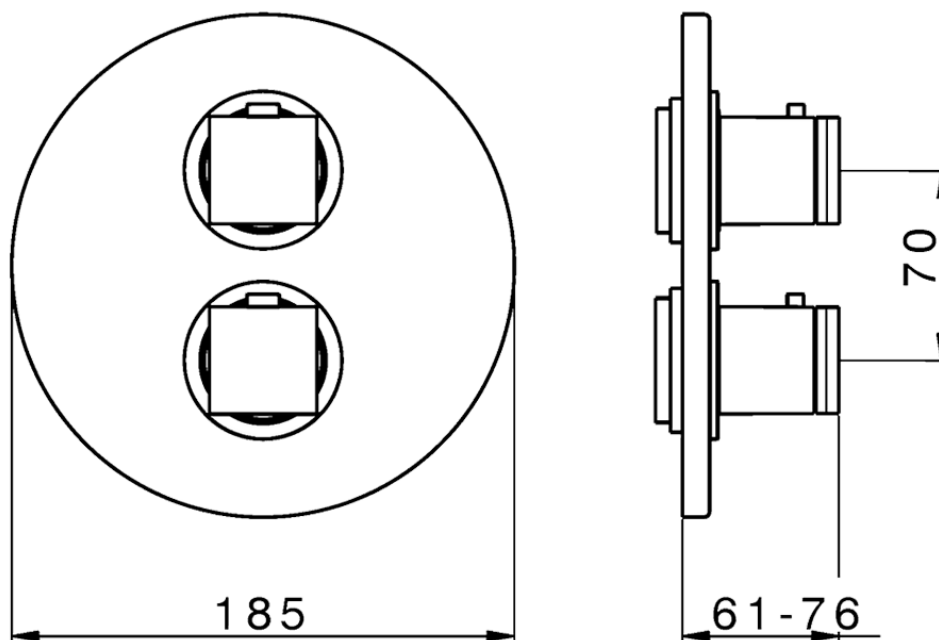

## Exposed part for 1-outlet con.thermo.shower valve THERMO\_DD007300

DD007300

<https://en.huberitalia.com/exposed-part-for-1-outlet-con-thermo-shower-valve-thermo-dd007300>

## Piastra/Plate/Plaque/Platte/Placa

2-3mm: XX 25-40 YY 76-91

10 mm: XX 16-31 YY 65-80

ZB007361

<https://en.huberitalia.com/1-outlet-concealed-thermostatic-shower-valve-concealed-zb007361>

## Piastra/Plate/Plaque/Platte/Placa

2-3mm: XX 25-40 YY 76-91

10 mm: XX 16-31 YY 65-80

ZB007301

<https://en.huberitalia.com/1-outlet-concealed-thermostatic-shower-valve-concealed-zb007301>

2026-04-06