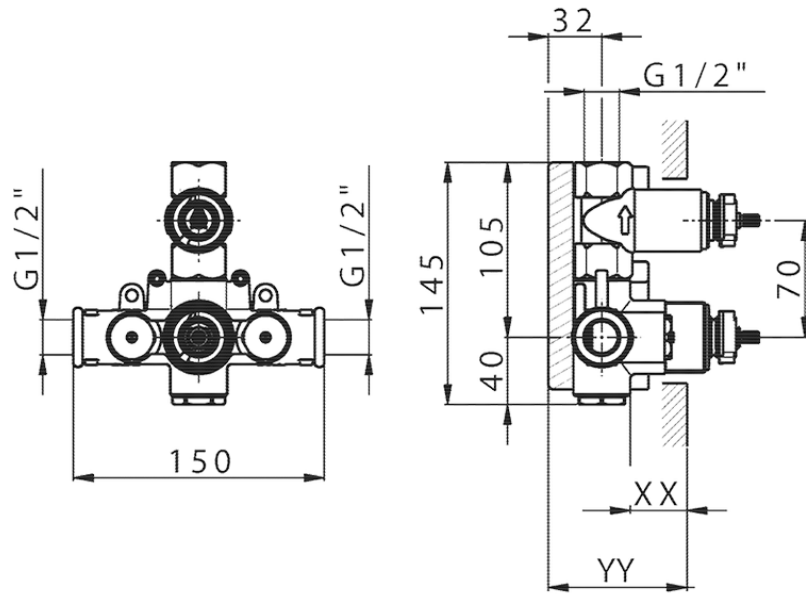

Exposed part for 1-outlet con.thermo.shower valve THERMO_DD007300

DD007300

<https://en.huberitalia.com/exposed-part-for-1-outlet-con-thermo-shower-valve-thermo-dd007300>

Piastra/Plate/Plaque/Platte/Placa

2-3mm: XX 25-40 YY 76-91

10 mm: XX 16-31 YY 65-80

ZB007361

<https://en.huberitalia.com/1-outlet-concealed-thermostatic-shower-valve-concealed-zb007361>

Piastra/Plate/Plaque/Platte/Placa

2-3mm: XX 25-40 YY 76-91

10 mm: XX 16-31 YY 65-80

ZB007301

<https://en.huberitalia.com/1-outlet-concealed-thermostatic-shower-valve-concealed-zb007301>

2026-05-25