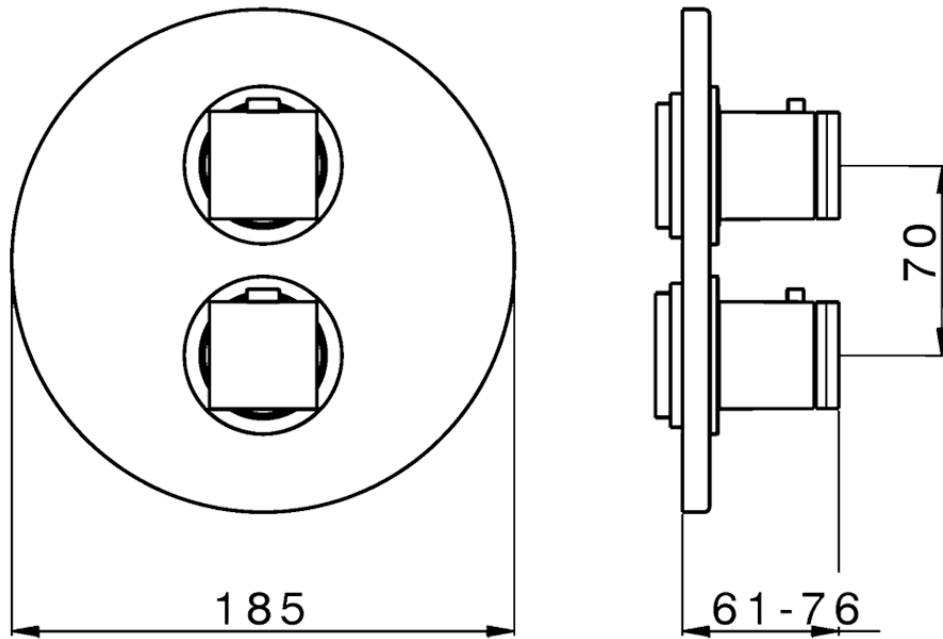

Exposed part for 1-outlet con.thermo.shower valve THERMO_DD007300

DD007300

<https://en.huberitalia.com/exposed-part-for-1-outlet-con-thermo-shower-valve-thermo-dd007300>

Piastra/Plate/Plaque/Platte/Placa

2-3mm: XX 25-40 YY 76-91

10 mm: XX 16-31 YY 65-80

ZB007361

<https://en.huberitalia.com/1-outlet-concealed-thermostatic-shower-valve-concealed-zb007361>

Piastra/Plate/Plaque/Platte/Placa

2-3mm: XX 25-40 YY 76-91

10 mm: XX 16-31 YY 65-80

ZB007301

<https://en.huberitalia.com/1-outlet-concealed-thermostatic-shower-valve-concealed-zb007301>

2026-05-25