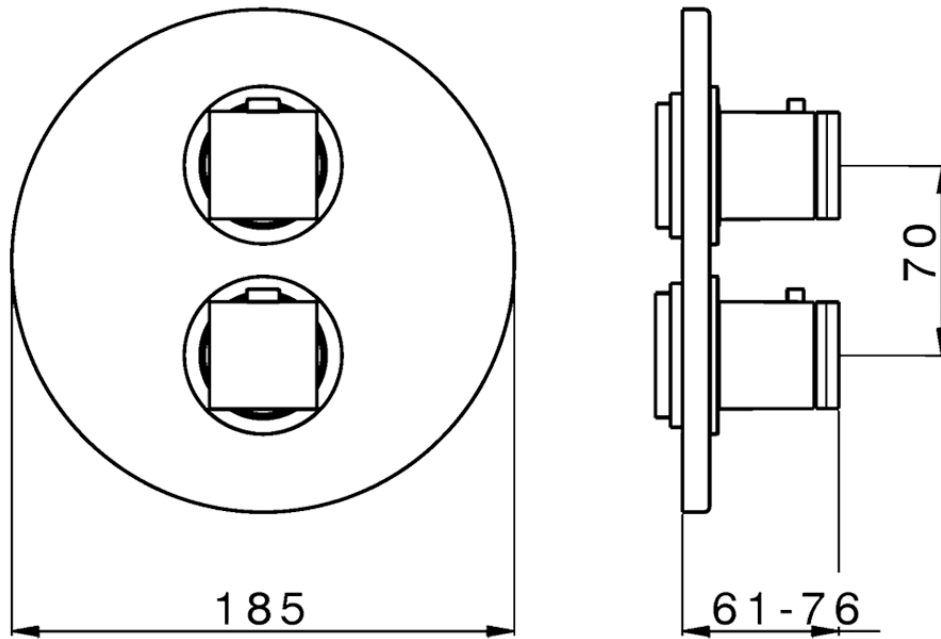

Exposed part for 1-outlet con.thermo.shower valve THERMO_DD007300

DD007300

<https://en.huberitalia.com/exposed-part-for-1-outlet-con-thermo-shower-valve-thermo-dd007300>

Piastra/Plate/Plaque/Platte/Placa

2-3mm: XX 25-40 YY 76-91

10 mm: XX 16-31 YY 65-80

ZB007361

<https://en.huberitalia.com/1-outlet-concealed-thermostatic-shower-valve-concealed-zb007361>

Piastra/Plate/Plaque/Platte/Placa

2-3mm: XX 25-40 YY 76-91

10 mm: XX 16-31 YY 65-80

ZB007301

<https://en.huberitalia.com/1-outlet-concealed-thermostatic-shower-valve-concealed-zb007301>

2026-06-19