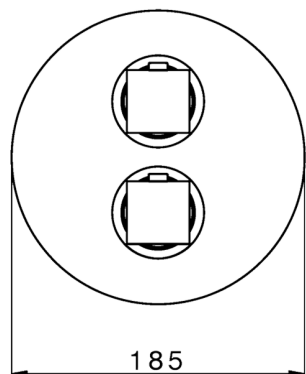

Exposed part for 1-outlet con.thermo.shower valve THERMO_DD007300

MODEL **DD007300**

Exposed part for 1-outlet thermostatic mixer, with stopvalve, without concealed part, for items ZB007301-ZB007361

AVAILABLE FINISHINGS

CHARACTERISTICS

Installation **Concealed**

Cartridge Spare Parts **24.04A.PP**

8x20 Plus P Thermostatic Valve

Concealed **1**

Piastra/Plate/Plaque/Platte/Placa

2-3mm: XX 25-40 YY 76-91

10 mm: XX 16-31 YY 65-80