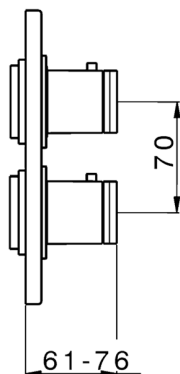

Exposed part for 1-outlet con.thermo.shower valve THERMO_DD007300

MODEL **DD007300**

Exposed part for 1-outlet thermostatic mixer, with stopvalve, without concealed part, for items ZB007301-ZB007361

AVAILABLE FINISHINGS

-  **21** 21 Chrome
-  **2B** 2B Polished Nickel
-  **2F** 2F Brushed Nickel
-  **40** 40 Matt Black
-  **4Q** 4Q Matt White

CHARACTERISTICS

Installation **Concealed**
 Required concealed parts **ZB007361**
ZB007301

1-outlet Concealed thermostatic shower valve, stopvalve with 3/4" outlet, without trim kit

AVAILABLE FINISHINGS

04 04 Without finishing

CHARACTERISTICS

Installation	Concealed
Cartridge Spare Parts	23.51A.HF
HF Thermostatic Valve	
Concealed	1

CHARACTERISTICS

Installation **Concealed**

Cartridge Spare Parts **24.04A.PP**

8x20 Plus P Thermostatic Valve

Concealed **1**

Piastra/Plate/Plaque/Platte/Placa

2-3mm: XX 25-40 YY 76-91

10 mm: XX 16-31 YY 65-80