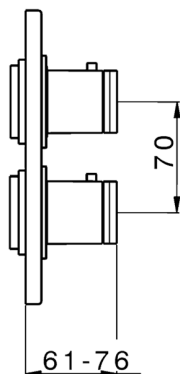

Exposed part for 1-outlet con.thermo.shower valve THERMO_DD007300

MODEL **DD007300**

Exposed part for 1-outlet thermostatic mixer, with stopvalve, without concealed part, for items ZB007301-ZB007361

AVAILABLE FINISHINGS

-  **21** 21 Chrome
-  **2B** 2B Polished Nickel
-  **2F** 2F Brushed Nickel
-  **40** 40 Matt Black
-  **4Q** 4Q Matt White

CHARACTERISTICS

Installation **Concealed**
 Required concealed parts **ZB007361**
ZB007301

1-outlet Concealed thermostatic shower valve, stopvalve with 3/4" outlet, without trim kit

AVAILABLE FINISHINGS

CHARACTERISTICS

| | |
|------------------------------|------------------|
| Installation | Concealed |
| Cartridge Spare Parts | 23.51A.HF |
| HF Thermostatic Valve | |
| Concealed | 1 |

Piastra/Plate/Plaque/Platte/Placa

2-3mm: XX 25-40 YY 76-91

10 mm: XX 16-31 YY 65-80

Thermostatic

The Huber thermostatic is your personal water manager, helping you to handle, control and save water and energy.