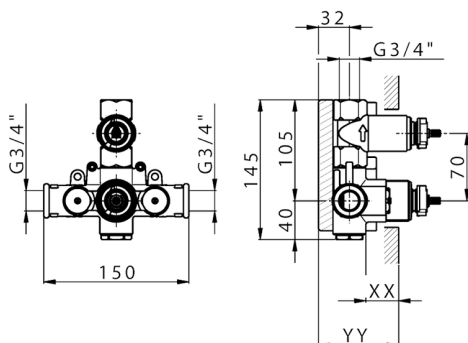

1-outlet Concealed thermostatic shower valve, stopvalve with 3/4" outlet, without trim kit

AVAILABLE FINISHINGS

04 04 Without finishing

CHARACTERISTICS

Installation	Concealed
Cartridge Spare Parts	23.51A.HF
HF Thermostatic Valve	
Concealed	1

Piastra/Plate/Plaque/Platte/Placa

2-3mm: XX 25-40 YY 76-91

10 mm: XX 16-31 YY 65-80

Thermostatic

The Huber thermostatic is your personal water manager, helping you to handle, control and save water and energy.

CHARACTERISTICS

Installation **Concealed**

Cartridge Spare Parts **24.04A.PP**

8x20 Plus P Thermostatic Valve

Concealed **1**

Piastra/Plate/Plaque/Platte/Placa

2-3mm: XX 25-40 YY 76-91

10 mm: XX 16-31 YY 65-80