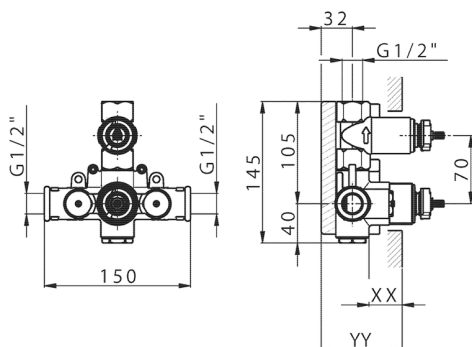

Piastra/Plate/Plaque/Platte/Placa

2-3mm: XX 25-40 YY 76-91

10 mm: XX 16-31 YY 65-80

Thermostatic

The Huber thermostatic is your personal water manager, helping you to handle, control and save water and energy.

1-outlet Concealed thermostatic shower valve CONCEALED_ZB007301

MODEL **ZB007301**

1-outlet Concealed thermostatic shower valve, with stopvalve, without trim kit

AVAILABLE FINISHINGS

04 04 Without finishing

CHARACTERISTICS

Installation **Concealed**

Cartridge Spare Parts **24.04A.PP**

8x20 Plus P Thermostatic Valve

Concealed **1**

Piastra/Plate/Plaque/Platte/Placa

2-3mm: XX 25-40 YY 76-91

10 mm: XX 16-31 YY 65-80