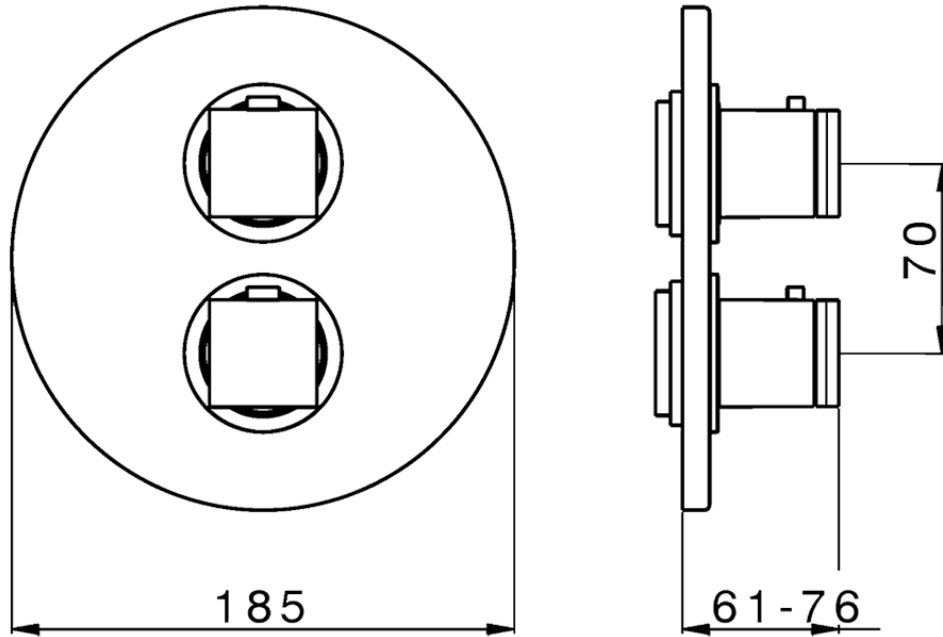

Exposed part for 1-outlet con.thermo.shower valve THERMO_DD007300

DD007300

<https://en.huberitalia.com/exposed-part-for-1-outlet-con-thermo-shower-valve-thermo-dd007300>

Piastra/Plate/Plaque/Platte/Placa

2-3mm: XX 25-40 YY 76-91

10 mm: XX 16-31 YY 65-80

ZB007361

<https://en.huberitalia.com/1-outlet-concealed-thermostatic-shower-valve-concealed-zb007361>

Piastra/Plate/Plaque/Platte/Placa

2-3mm: XX 25-40 YY 76-91

10 mm: XX 16-31 YY 65-80

ZB007301

<https://en.huberitalia.com/1-outlet-concealed-thermostatic-shower-valve-concealed-zb007301>

2026-04-05