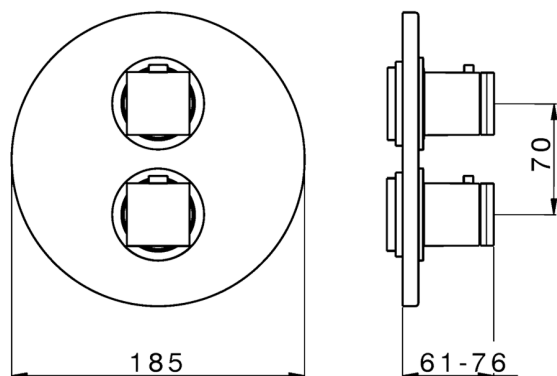

Exposed part for 1-outlet con.thermo.shower valve THERMO_DD007300

MODEL **DD007300**

Exposed part for 1-outlet thermostatic mixer, with stopvalve, without concealed part, for items ZB007301-ZB007361

AVAILABLE FINISHINGS

-  **21** 21 Chrome
-  **2B** 2B Polished Nickel
-  **2F** 2F Brushed Nickel
-  **40** 40 Matt Black
-  **4Q** 4Q Matt White

CHARACTERISTICS

Installation **Concealed**
 Required concealed parts **ZB007361**
ZB007301