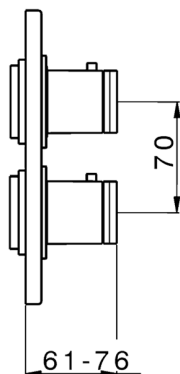

## Exposed part for 1-outlet con.thermo.shower valve THERMO\_DD007300

MODEL **DD007300**

Exposed part for 1-outlet thermostatic mixer, with stopvalve, without concealed part, for items ZB007301-ZB007361

CHARACTERISTICS

Installation	<b>Concealed</b>
Cartridge Spare Parts	<b>23.51A.HF</b>
<b>HF Thermostatic Valve</b>	
Concealed	<b>1</b>

Piastra/Plate/Plaque/Platte/Placa

2-3mm: XX 25-40 YY 76-91

10 mm: XX 16-31 YY 65-80

Piastra/Plate/Plaque/Platte/Placa

2-3mm: XX 25-40 YY 76-91

10 mm: XX 16-31 YY 65-80