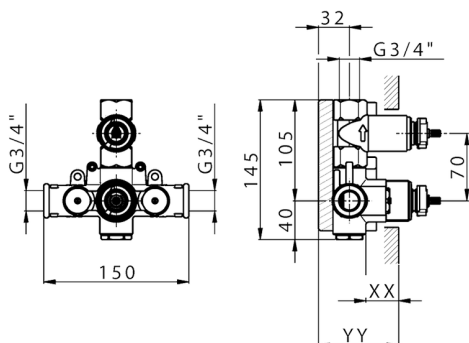

1-outlet Concealed thermostatic shower valve, stopvalve with 3/4" outlet, without trim kit

AVAILABLE FINISHINGS

CHARACTERISTICS

Installation	Concealed
Cartridge Spare Parts	23.51A.HF
HF Thermostatic Valve	
Concealed	1