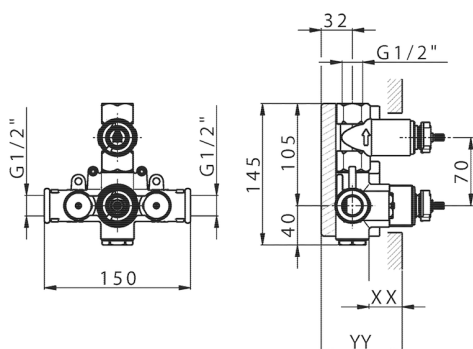

Piastra/Plate/Plaque/Platte/Placa

2-3mm: XX 25-40 YY 76-91

10 mm: XX 16-31 YY 65-80

Thermostatic

The Huber thermostatic is your personal water manager, helping you to handle, control and save water and energy.

2026-04-05