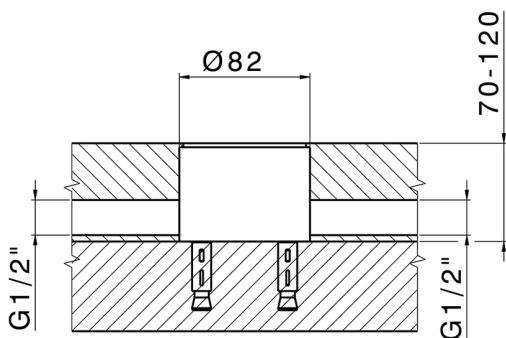

## Exposed part for single-lever bath shower mixer TRATTO EVO\_TV014200

MODEL **TV014200**

Exposed part for single-lever bath shower mixer, handshower holder on column, 26 mm ABS minimalistic one spray handshower, 150 cm smooth SUPREME Flexible Hose, without concealed part (for item ZB004510)

**Concealed part single lever free-standing CONCEALED\_ZB004510**

MODEL **ZB004510**

Floor mounted concealed part, for free-standing mixer

AVAILABLE FINISHINGS

 **04** 04 Without finishing

CHARACTERISTICS

Installation	<b>Concealed</b>
Concealed	<b>1</b>