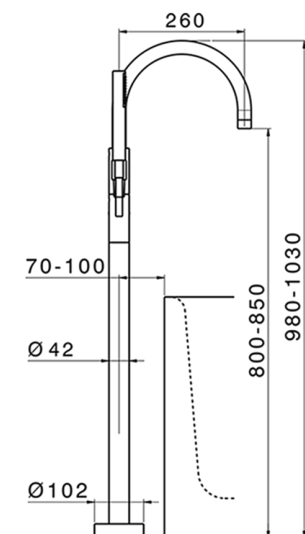

## Exposed part for single-lever bath shower mixer TRATTO EVO\_TV014200

MODEL **TV014200**

Exposed part for single-lever bath shower mixer, handshower holder on column, 26 mm ABS minimalistic one spray handshower, 150 cm smooth SUPREME Flexible Hose, without concealed part (for item ZB004510)

AVAILABLE FINISHINGS

CHARACTERISTICS

Cartridge Spare Parts **ZZ95409000**

**35 mm Cartridge**

Installation **Concealed**

Required concealed parts **ZB004510**

### EcoStop

EcoStop feature limits water flow to approximately 50% of maximum output with one point of resistance on setting. Push slightly past the middle stop only when full water output is required. This will save water up to 50%.

**Concealed part single lever free-standing CONCEALED\_ZB004510**

MODEL **ZB004510**

Floor mounted concealed part, for free-standing mixer

AVAILABLE FINISHINGS

 **04** 04 Without finishing

CHARACTERISTICS

Installation	<b>Concealed</b>
Concealed	<b>1</b>