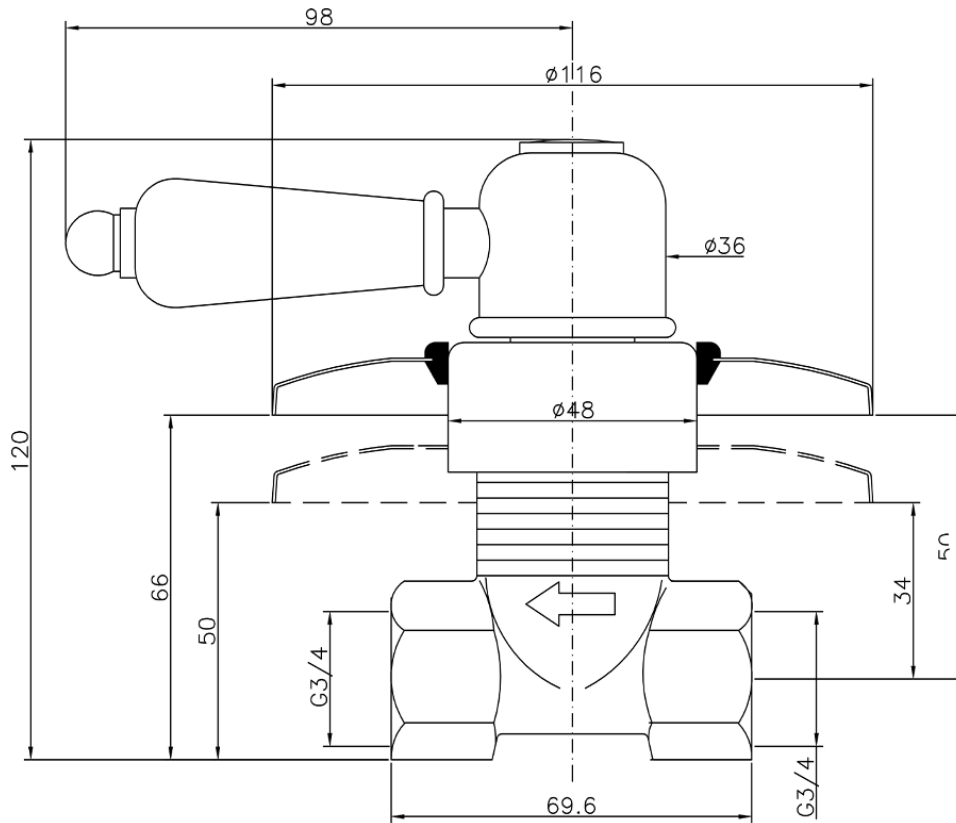

Concealed stop valve CROISSETTE_CS000313

CS000313

<https://en.huberitalia.com/concealed-stop-valve-croisette-cs000313>

2024-12-18