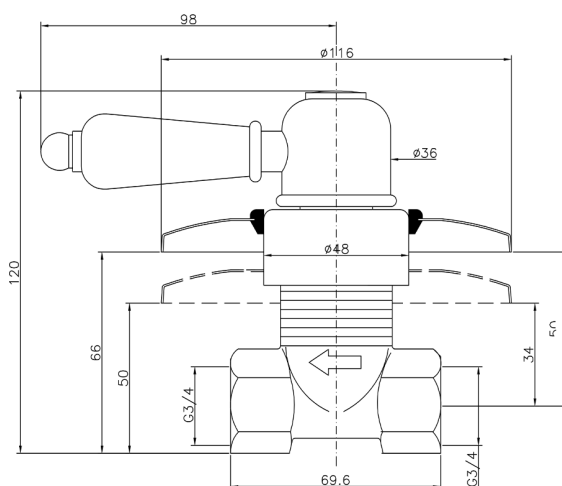

Concealed stop valve CROISSETTE_CS000313

MODEL **CS000313**

Concealed stop valve, 3/4" D outlet

AVAILABLE FINISHINGS

-  **21** 21 Chrome
-  **27** 27 Old Bronze
-  **2G** 2G Antique Gold
-  **2W** 2W Brushed Gold