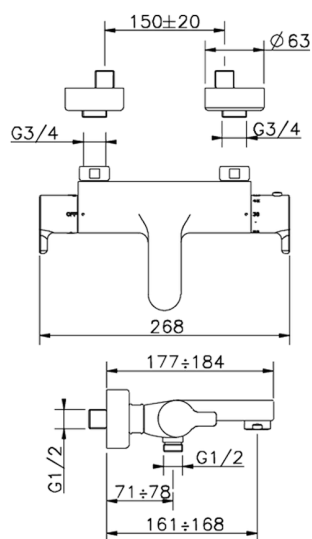

Thermostatic bath mixer SOFT_SFT21010

MODEL **SFT21010**

Thermostatic bath mixer, without shower set, 1/2" M flexible connection

AVAILABLE FINISHINGS

CHARACTERISTICS

Cartridge Spare Parts **22.03A.AR - ZZ97080004**

Argo 1 (short filter) Thermostatic Valve

DeviaStop

The Huber Devia Stop technology allows to adjust the water flow and to direct it to the selected output point (overhead soaker, hand shower, etc).

Thermostatic

The Huber thermostatic is your personal water manager, helping you to handle, control and save water and energy.