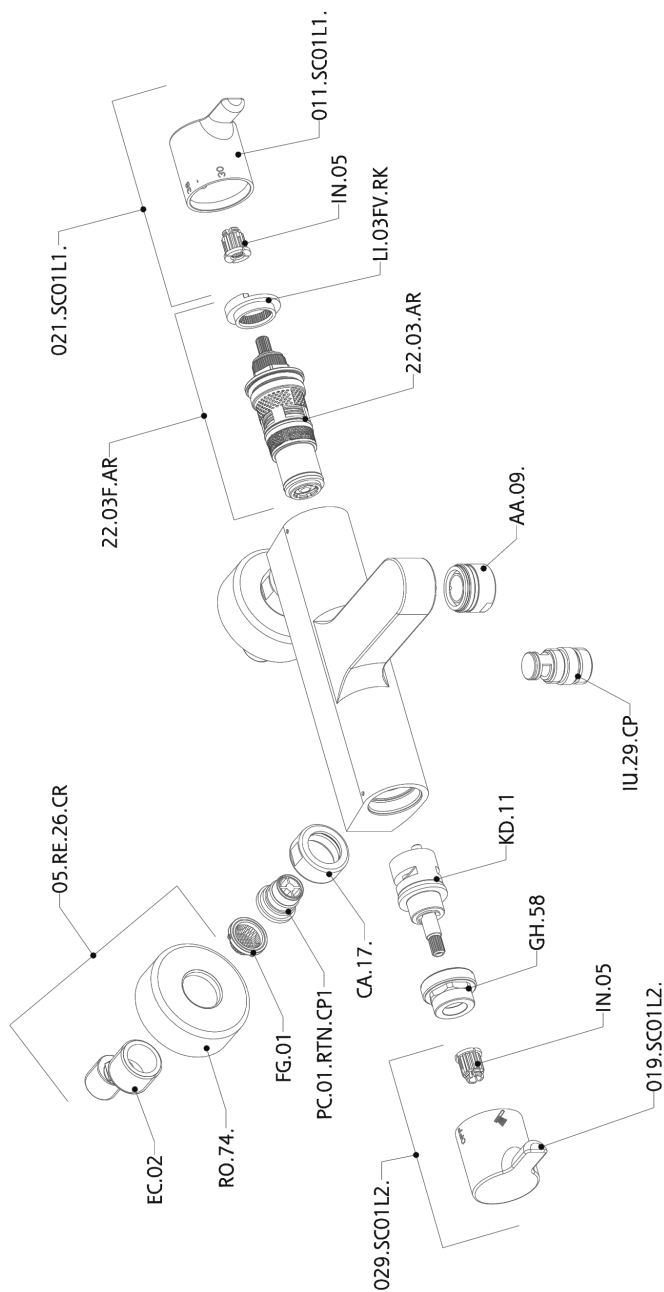

Thermostatic bath mixer SOFT_SFT21010

SFT21010

<https://en.huberitalia.com/thermostatic-bath-mixer-soft-sft21010>

2024-11-15