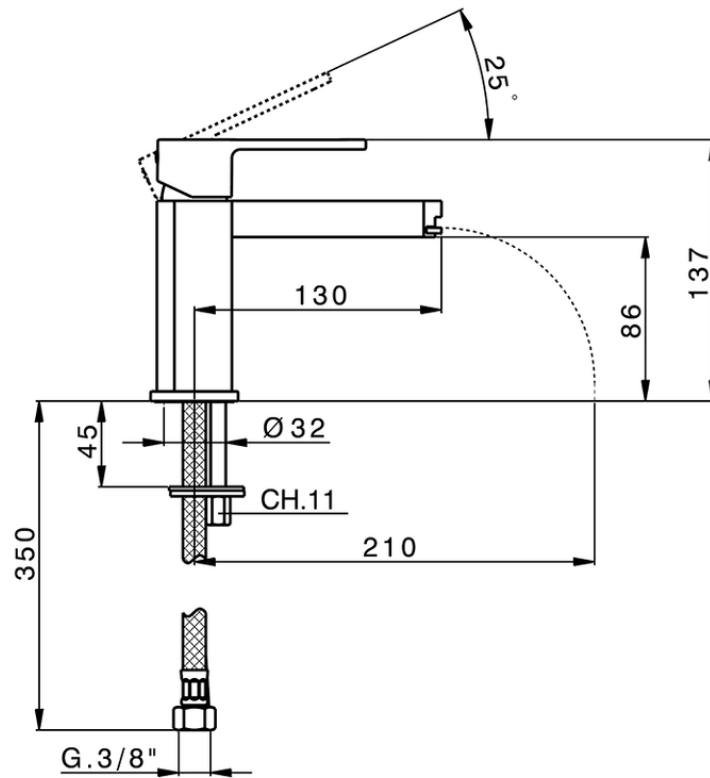

Single lever basin mixer DADO_DC000540

DC000540

<https://en.huberitalia.com/single-lever-basin-mixer-dado-dc000540>

2026-04-10