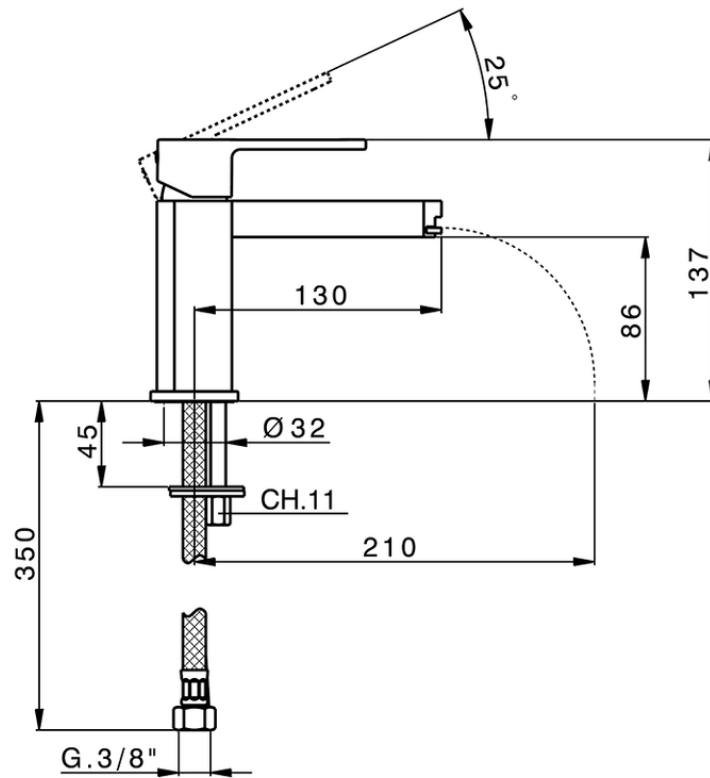

Single lever basin mixer DADO_DC000540

DC000540

<https://en.huberitalia.com/single-lever-basin-mixer-dado-dc000540>

2026-06-13