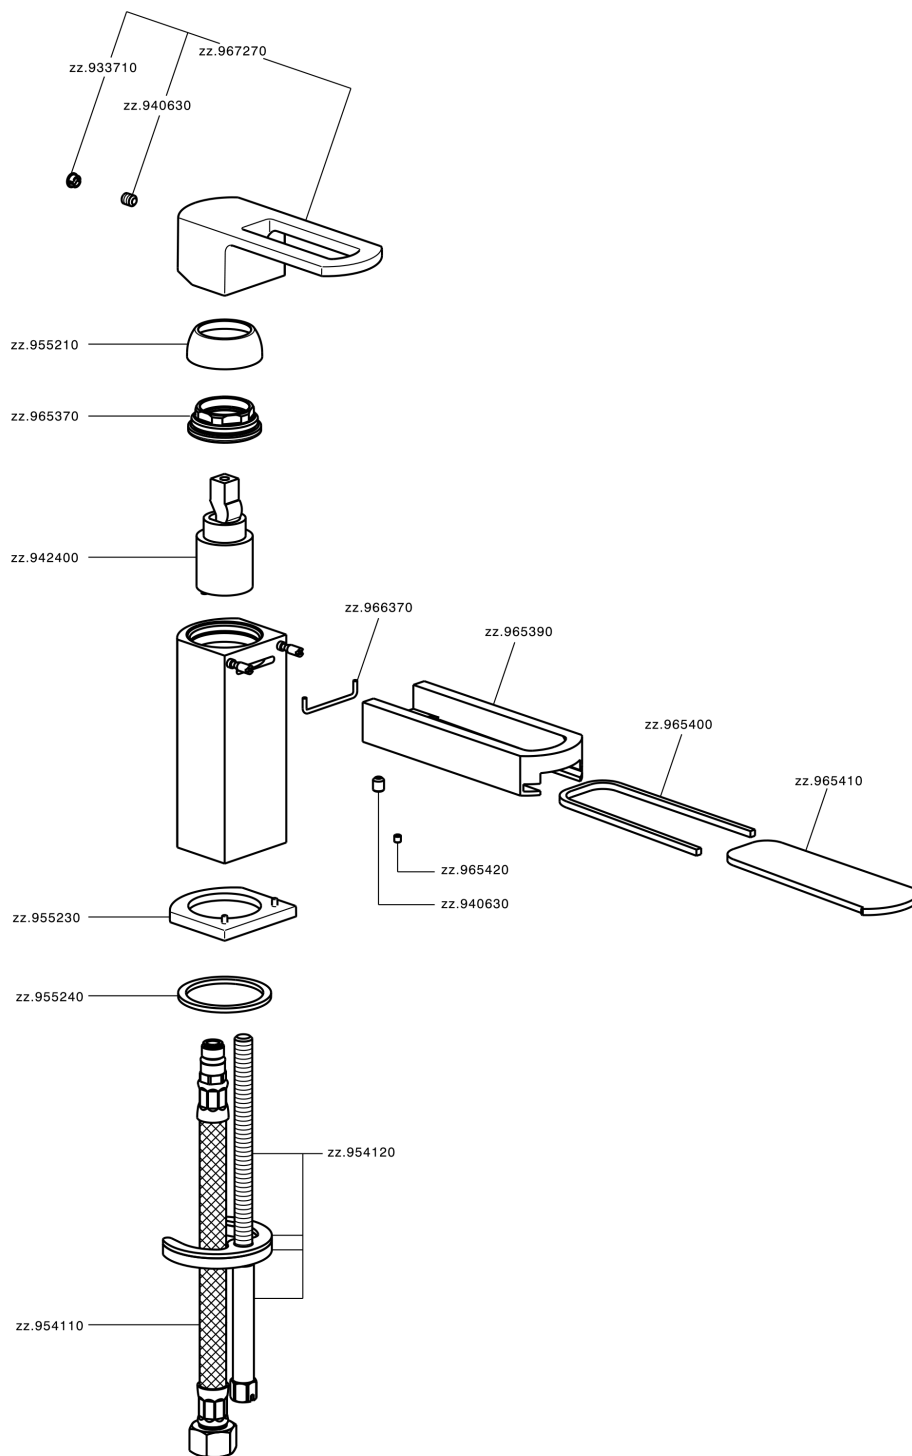

Single lever basin mixer DADO_DC000540

DC000540

<https://en.huberitalia.com/single-lever-basin-mixer-dado-dc000540>

2026-06-13