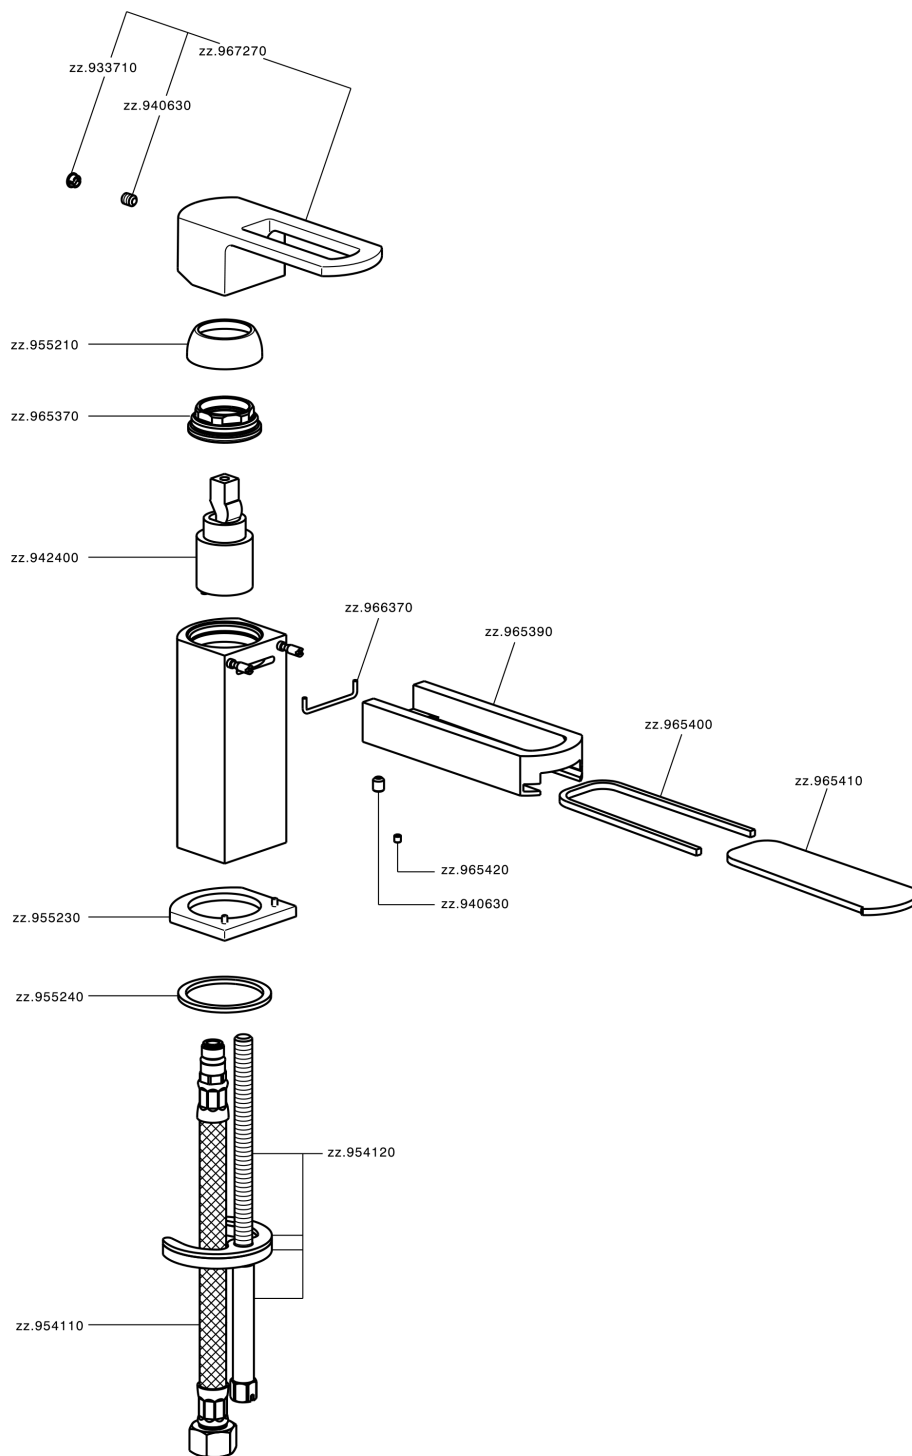

Single lever basin mixer DADO_DC000540

DC000540

<https://en.huberitalia.com/single-lever-basin-mixer-dado-dc000540>

2026-05-15