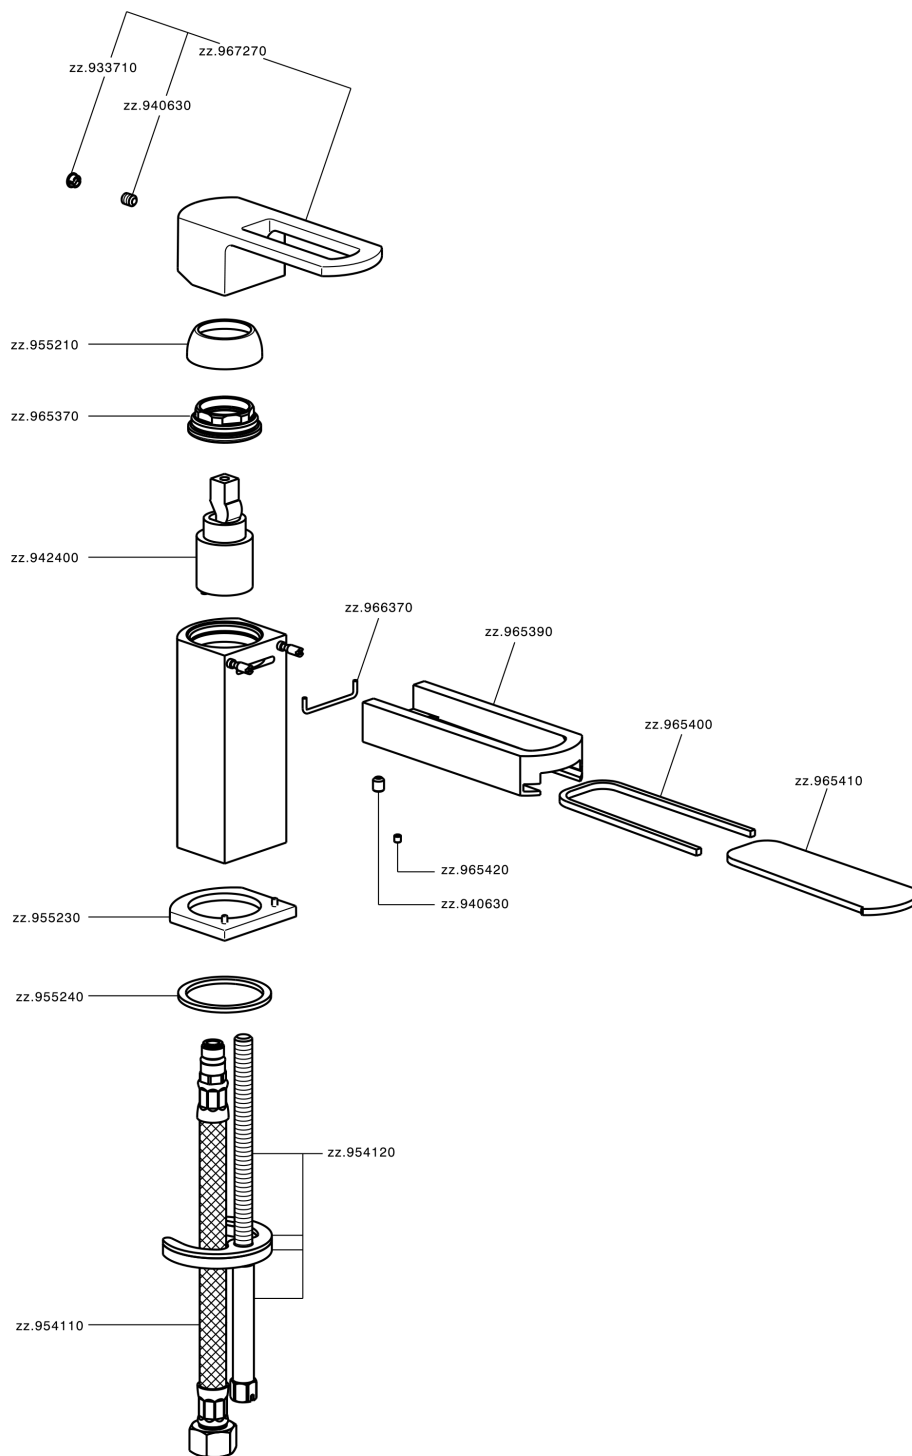

Single lever basin mixer DADO_DC000540

DC000540

<https://en.huberitalia.com/single-lever-basin-mixer-dado-dc000540>

2026-04-06