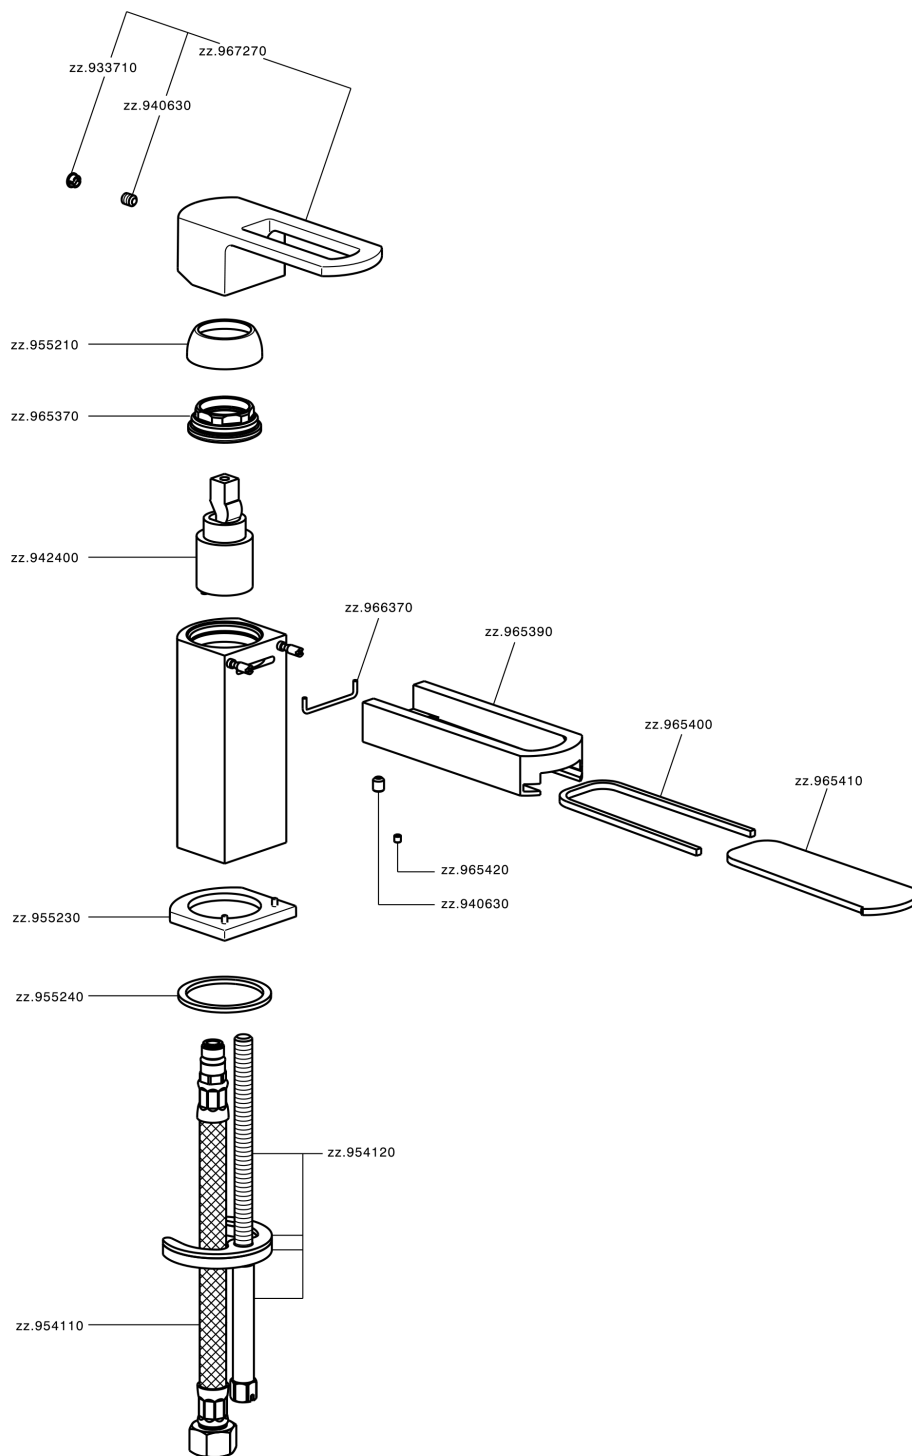

## Single lever basin mixer DADO\_DC000540

MODEL **DC000540**

Single lever basin mixer, without automatic pop-up waste, G.3/8" stainless steel flexible hoses

### CHARACTERISTICS

Cartridge Spare Parts **ZZ94240000**

**25 mm Cartridge**

## Single lever basin mixer DADO\_DC000540

DC000540

<https://en.huberitalia.com/single-lever-basin-mixer-dado-dc000540>

2026-04-11