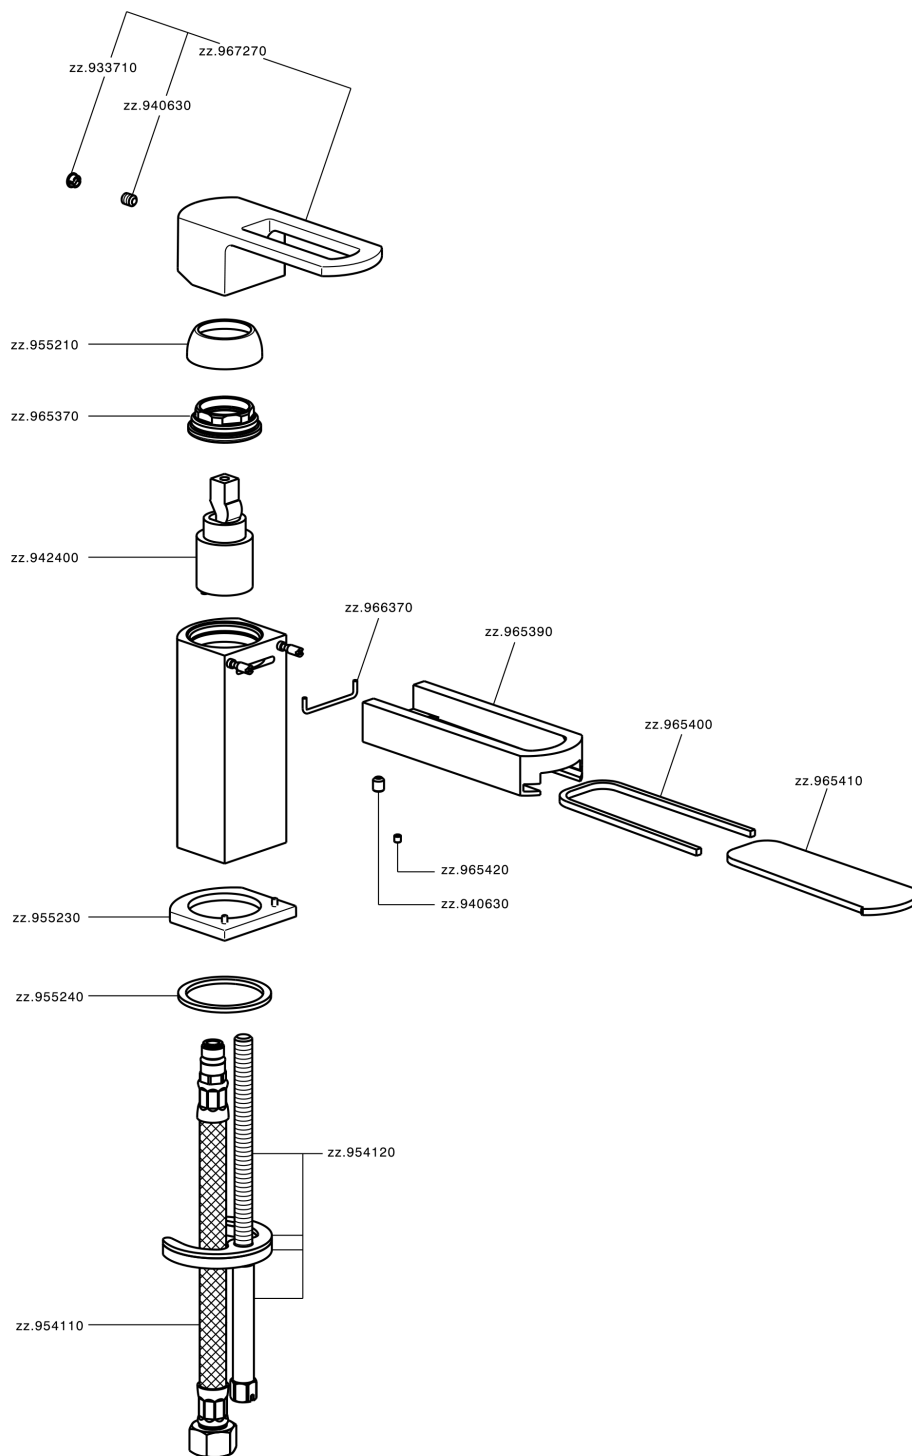

Single lever basin mixer DADO_DC000540

DC000540

<https://en.huberitalia.com/single-lever-basin-mixer-dado-dc000540>

2026-04-11