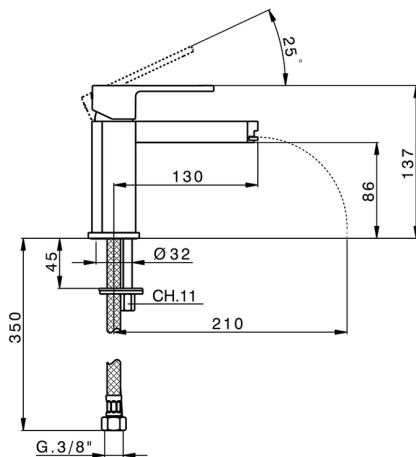

## Single lever basin mixer DADO\_DC000540

MODEL **DC000540**

Single lever basin mixer, without automatic pop-up waste, G.3/8" stainless steel flexible hoses

### CHARACTERISTICS

Cartridge Spare Parts **ZZ94240000**

**25 mm Cartridge**

## Single lever basin mixer DADO\_DC000540

DC000540

<https://en.huberitalia.com/single-lever-basin-mixer-dado-dc000540>

2026-04-11