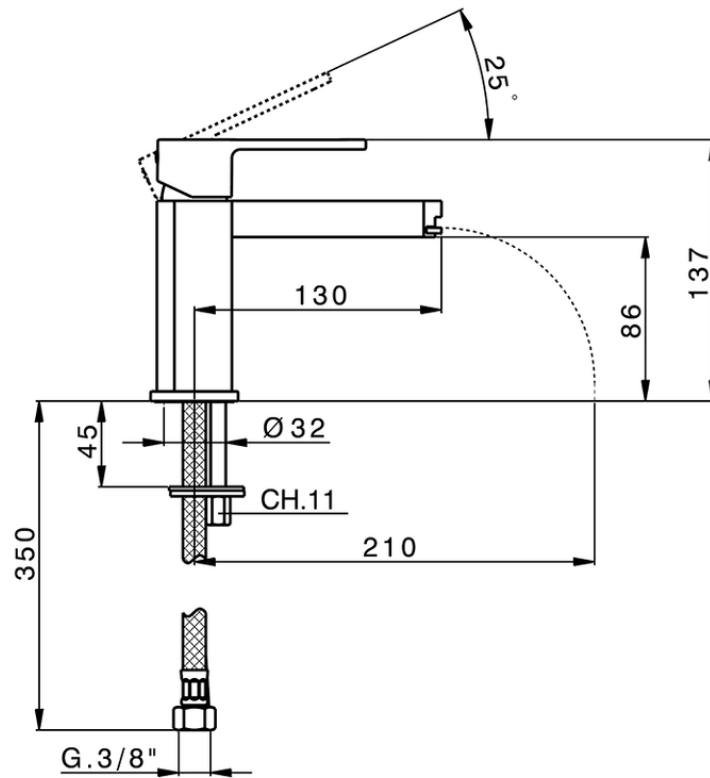

Single lever basin mixer DADO_DC000540

DC000540

<https://en.huberitalia.com/single-lever-basin-mixer-dado-dc000540>

2026-06-06