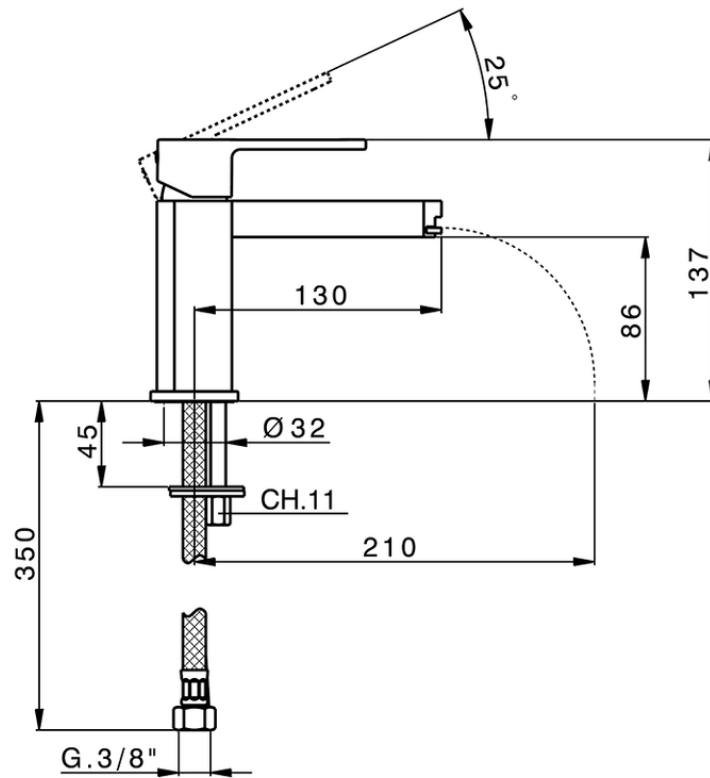

Single lever basin mixer DADO_DC000540

DC000540

<https://en.huberitalia.com/single-lever-basin-mixer-dado-dc000540>

2026-06-26