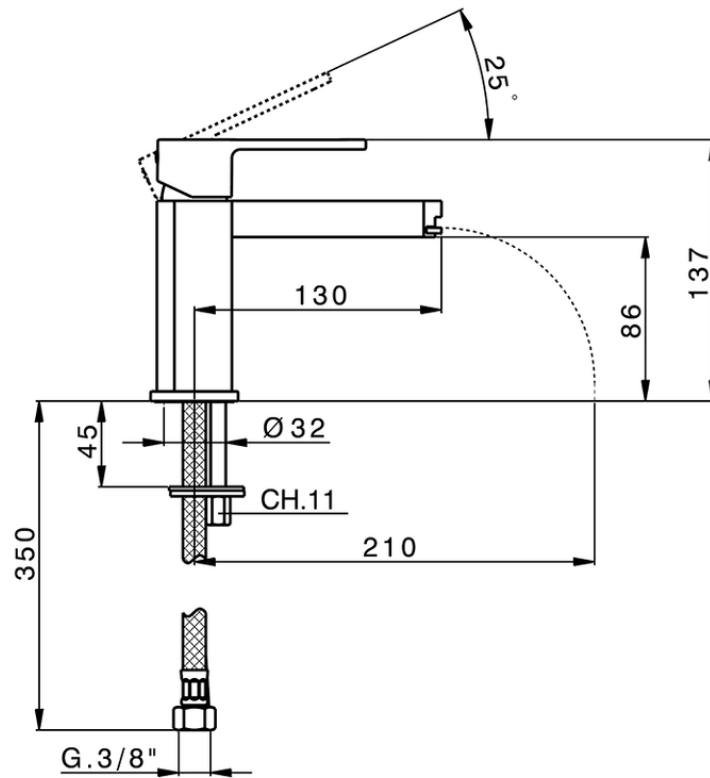

Single lever basin mixer DADO_DC000540

DC000540

<https://en.huberitalia.com/single-lever-basin-mixer-dado-dc000540>

2026-05-15