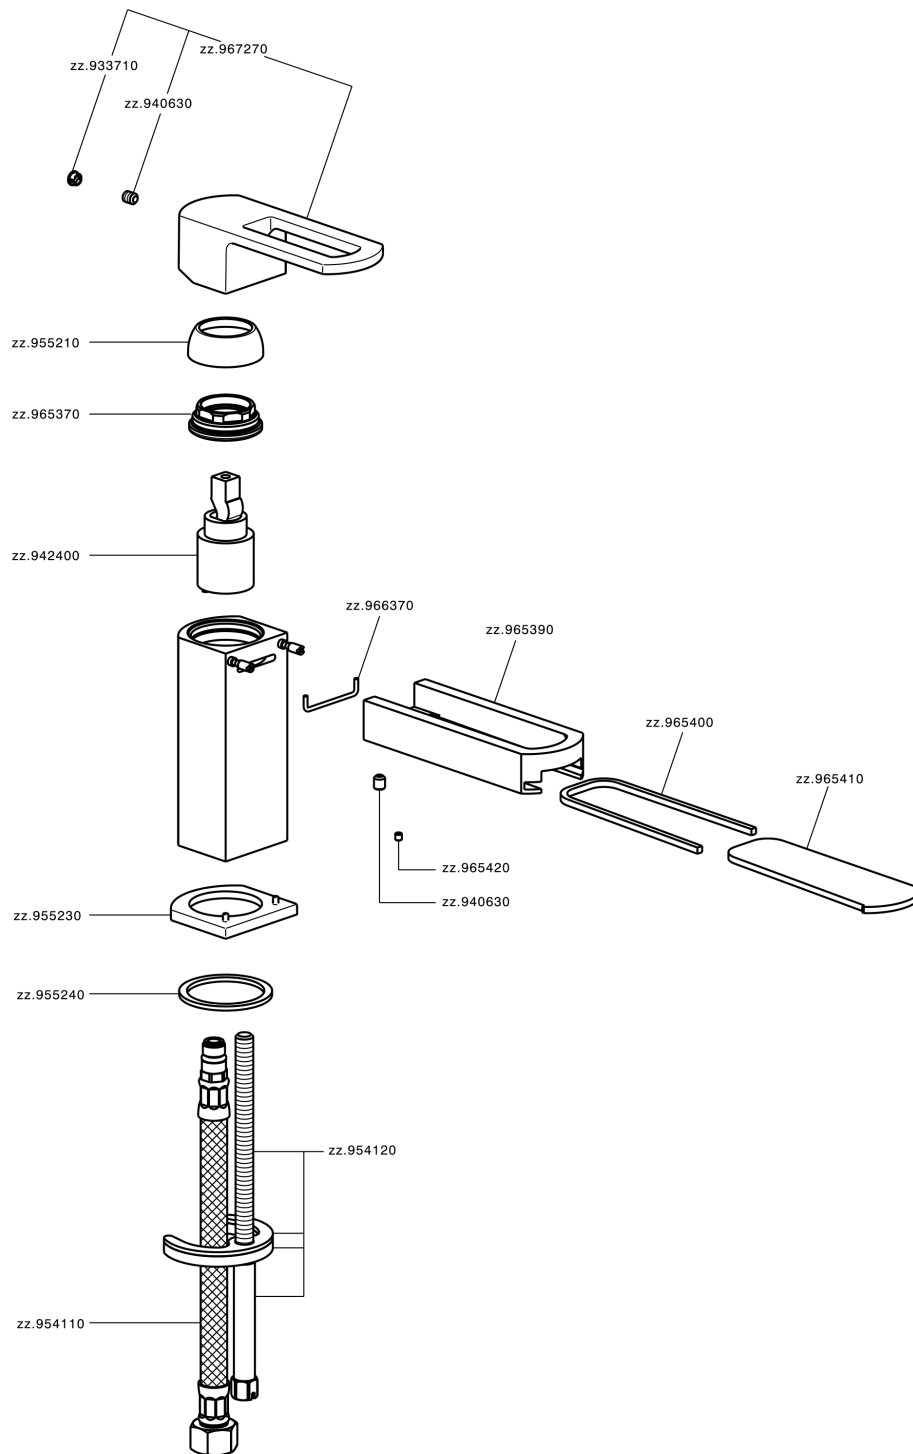

Single lever basin mixer DADO_DC000540

DC000540

<https://en.huberitalia.com/single-lever-basin-mixer-dado-dc000540>

2026-04-08