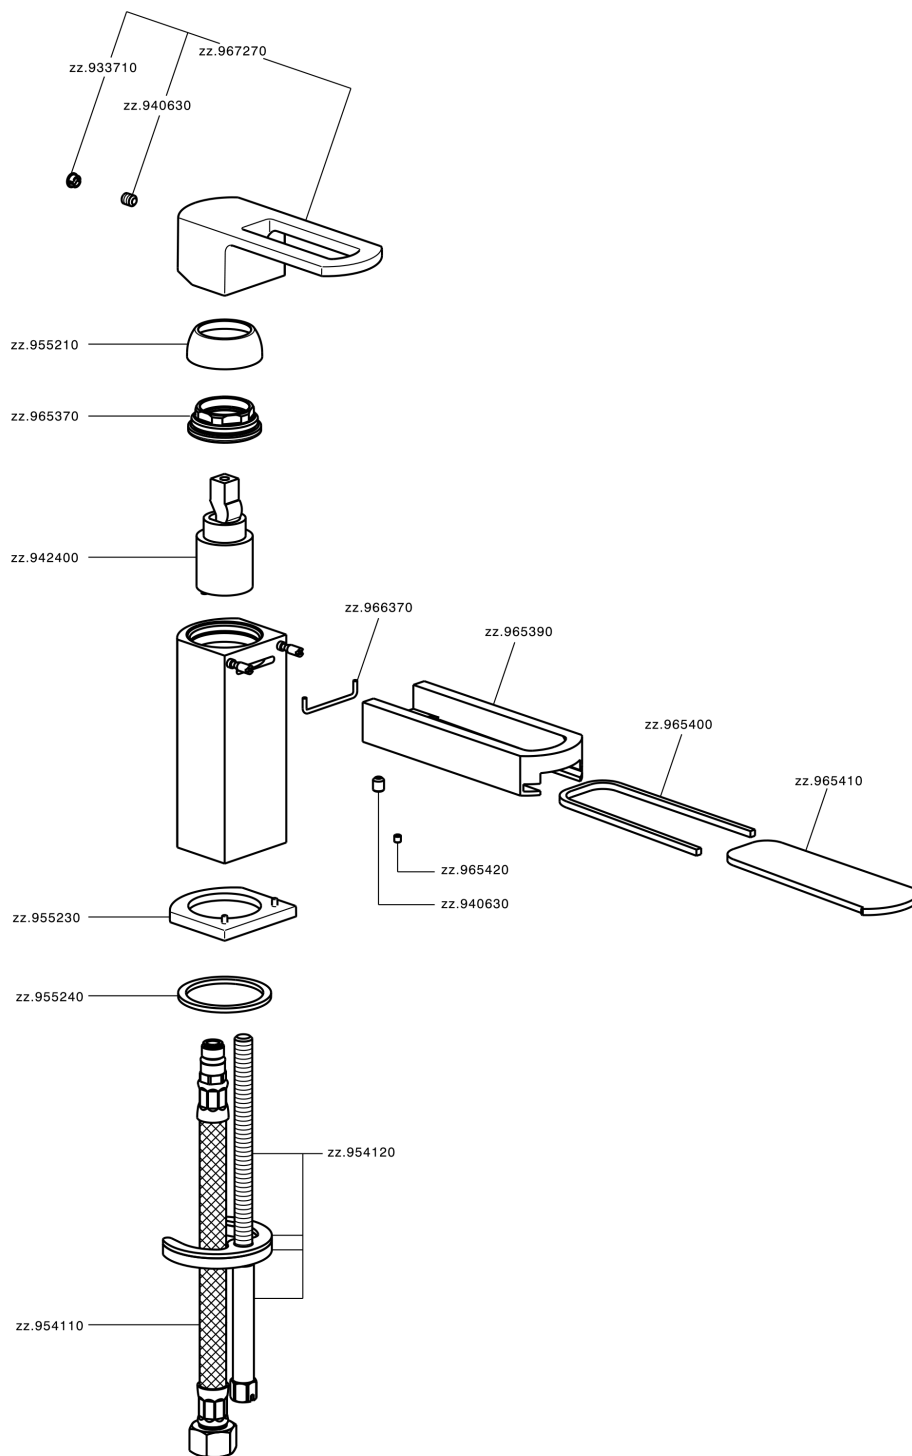

## Single lever basin mixer DADO\_DC000540

DC000540

<https://en.huberitalia.com/single-lever-basin-mixer-dado-dc000540>

2026-06-06