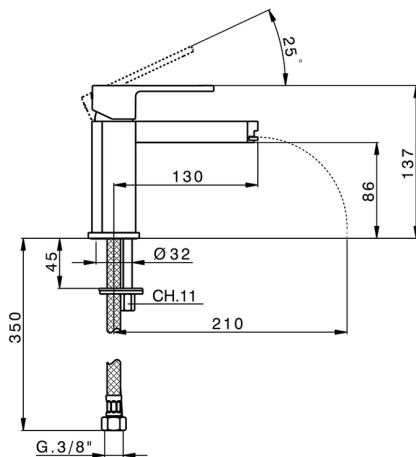

CHARACTERISTICS

Cartridge Spare Parts **ZZ94240000**

25 mm Cartridge