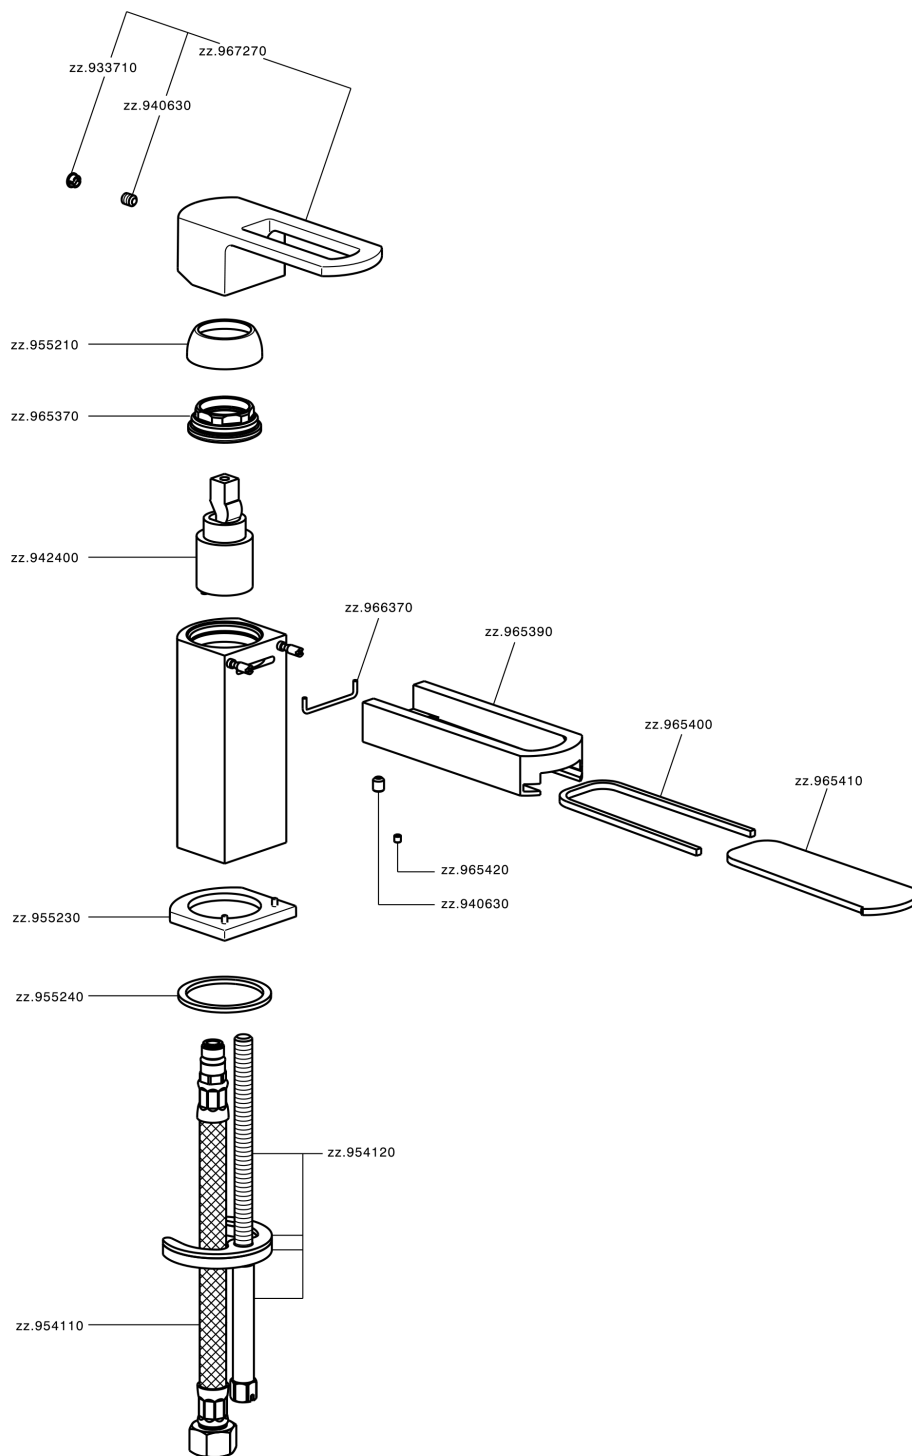

## Single lever basin mixer DADO\_DC000540

MODEL **DC000540**

Single lever basin mixer, without automatic pop-up waste, G.3/8" stainless steel flexible hoses

### CHARACTERISTICS

Cartridge Spare Parts **ZZ94240000**

**25 mm Cartridge**

## Single lever basin mixer DADO\_DC000540

DC000540

<https://en.huberitalia.com/single-lever-basin-mixer-dado-dc000540>

2026-06-26