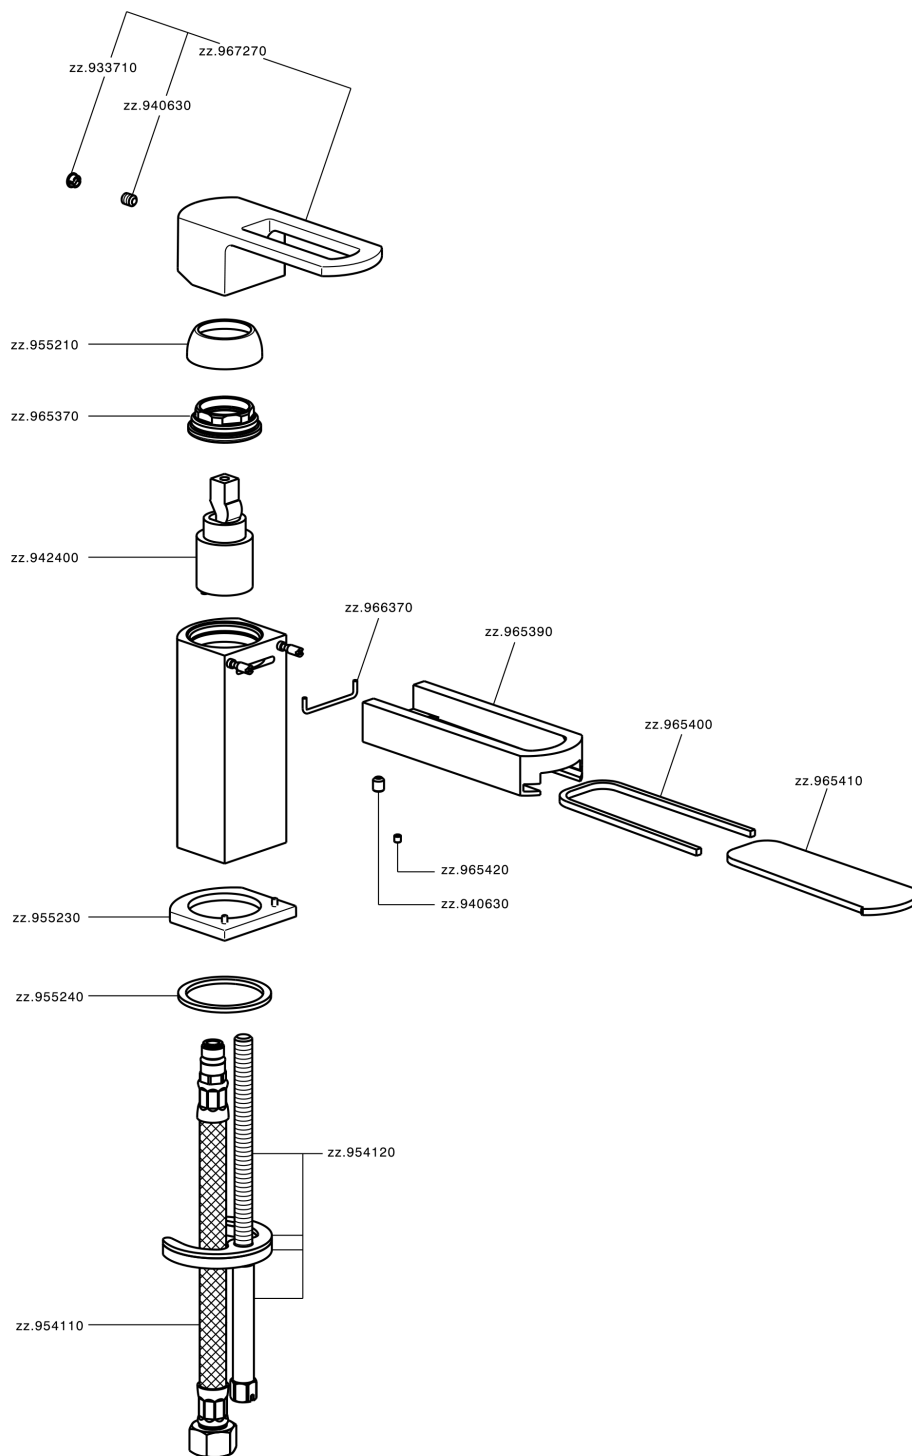

Single lever basin mixer DADO_DC000540

DC000540

<https://en.huberitalia.com/single-lever-basin-mixer-dado-dc000540>

2026-06-26