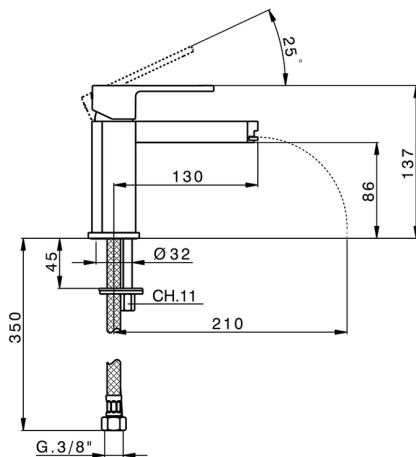

## Single lever basin mixer DADO\_DC000540

MODEL **DC000540**

Single lever basin mixer, without automatic pop-up waste, G.3/8" stainless steel flexible hoses

### CHARACTERISTICS

Cartridge Spare Parts **ZZ94240000**

**25 mm Cartridge**

## Single lever basin mixer DADO\_DC000540

DC000540

<https://en.huberitalia.com/single-lever-basin-mixer-dado-dc000540>

2026-06-26