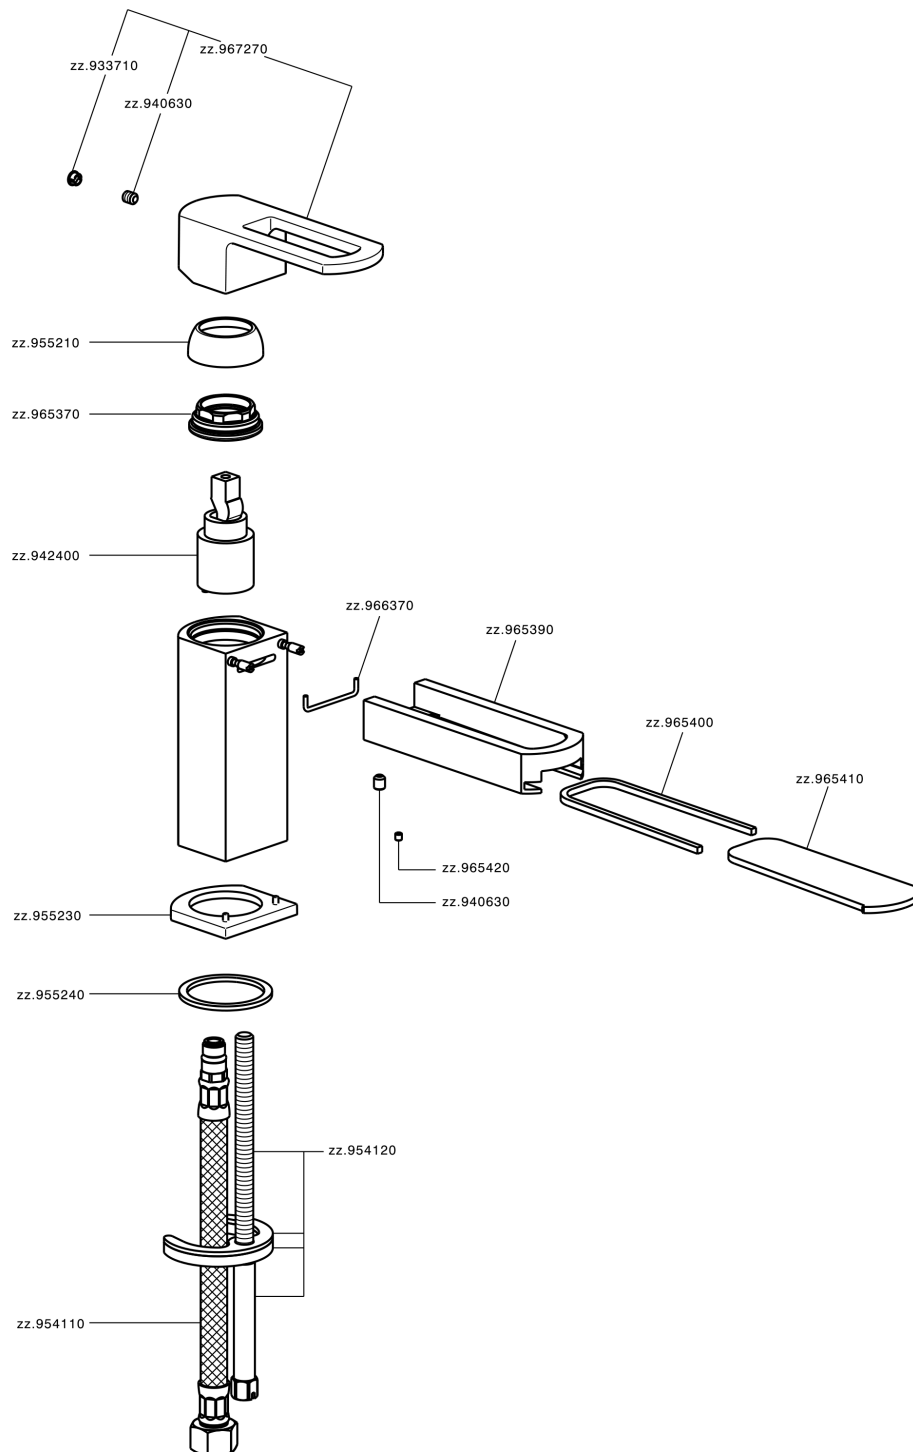

Single lever basin mixer DADO_DC000540

MODEL **DC000540**

Single lever basin mixer, without automatic pop-up waste, G.3/8" stainless steel flexible hoses

AVAILABLE FINISHINGS

- 
21 21 Chrome
- 
2F 2F Brushed Nickel
- 
6U 6U Chrome/Smoked

CHARACTERISTICS

Cartridge Spare Parts **ZZ94240000**

25 mm Cartridge

Single lever basin mixer DADO_DC000540

DC000540

<https://en.huberitalia.com/single-lever-basin-mixer-dado-dc000540>

2026-06-06