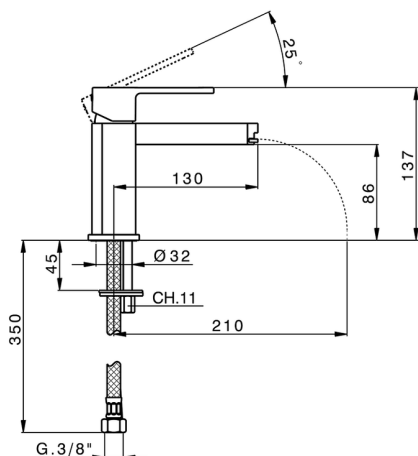

Single lever basin mixer DADO_DC000540

MODEL **DC000540**

Single lever basin mixer, without automatic pop-up waste, G.3/8" stainless steel flexible hoses

AVAILABLE FINISHINGS

- 
21 21 Chrome
- 
2F 2F Brushed Nickel
- 
6U 6U Chrome/Smoked

CHARACTERISTICS

Cartridge Spare Parts **ZZ94240000**

25 mm Cartridge

Single lever basin mixer DADO_DC000540

DC000540

<https://en.huberitalia.com/single-lever-basin-mixer-dado-dc000540>

2026-06-06