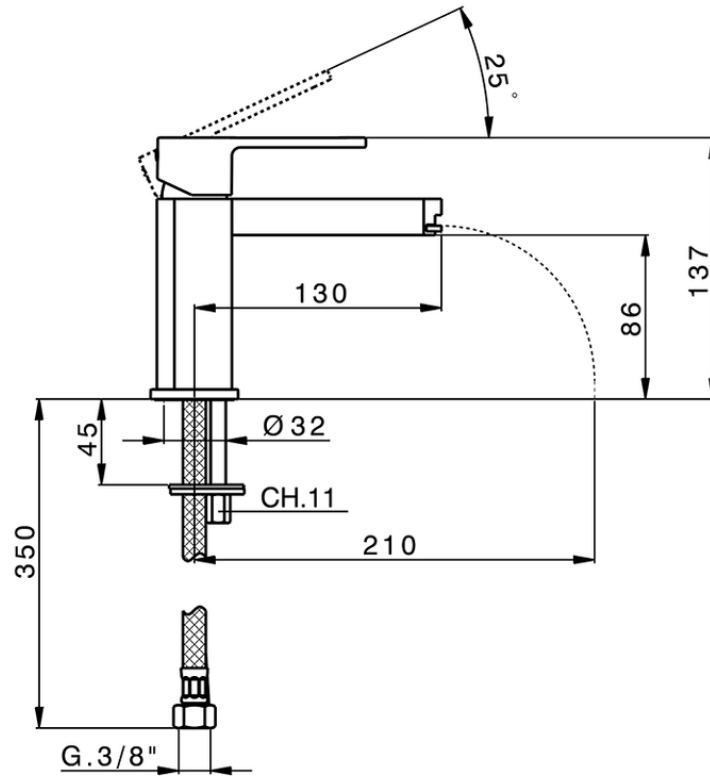

Single lever basin mixer DADO_DC000540

DC000540

<https://en.huberitalia.com/single-lever-basin-mixer-dado-dc000540>

2026-06-05