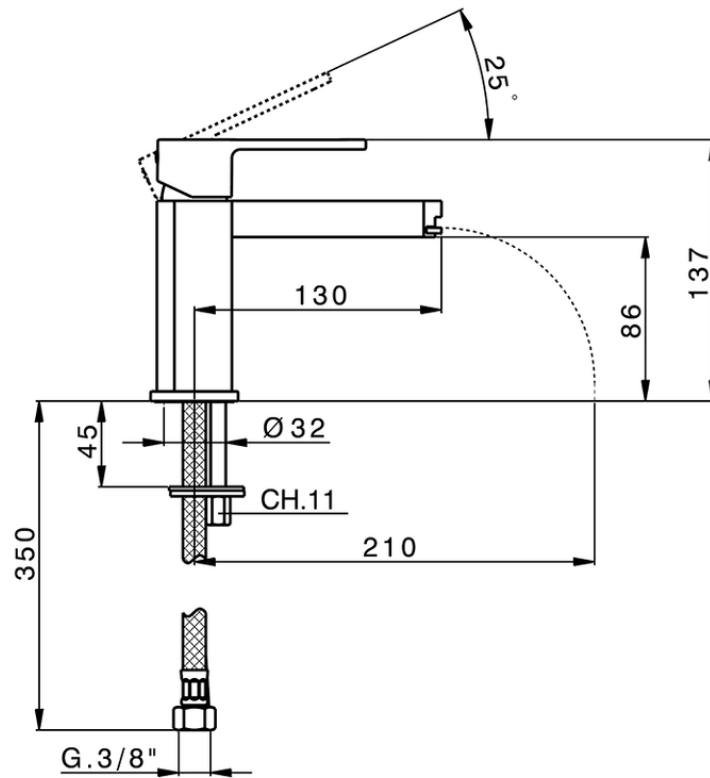

Single lever basin mixer DADO_DC000540

DC000540

<https://en.huberitalia.com/single-lever-basin-mixer-dado-dc000540>

2026-04-08