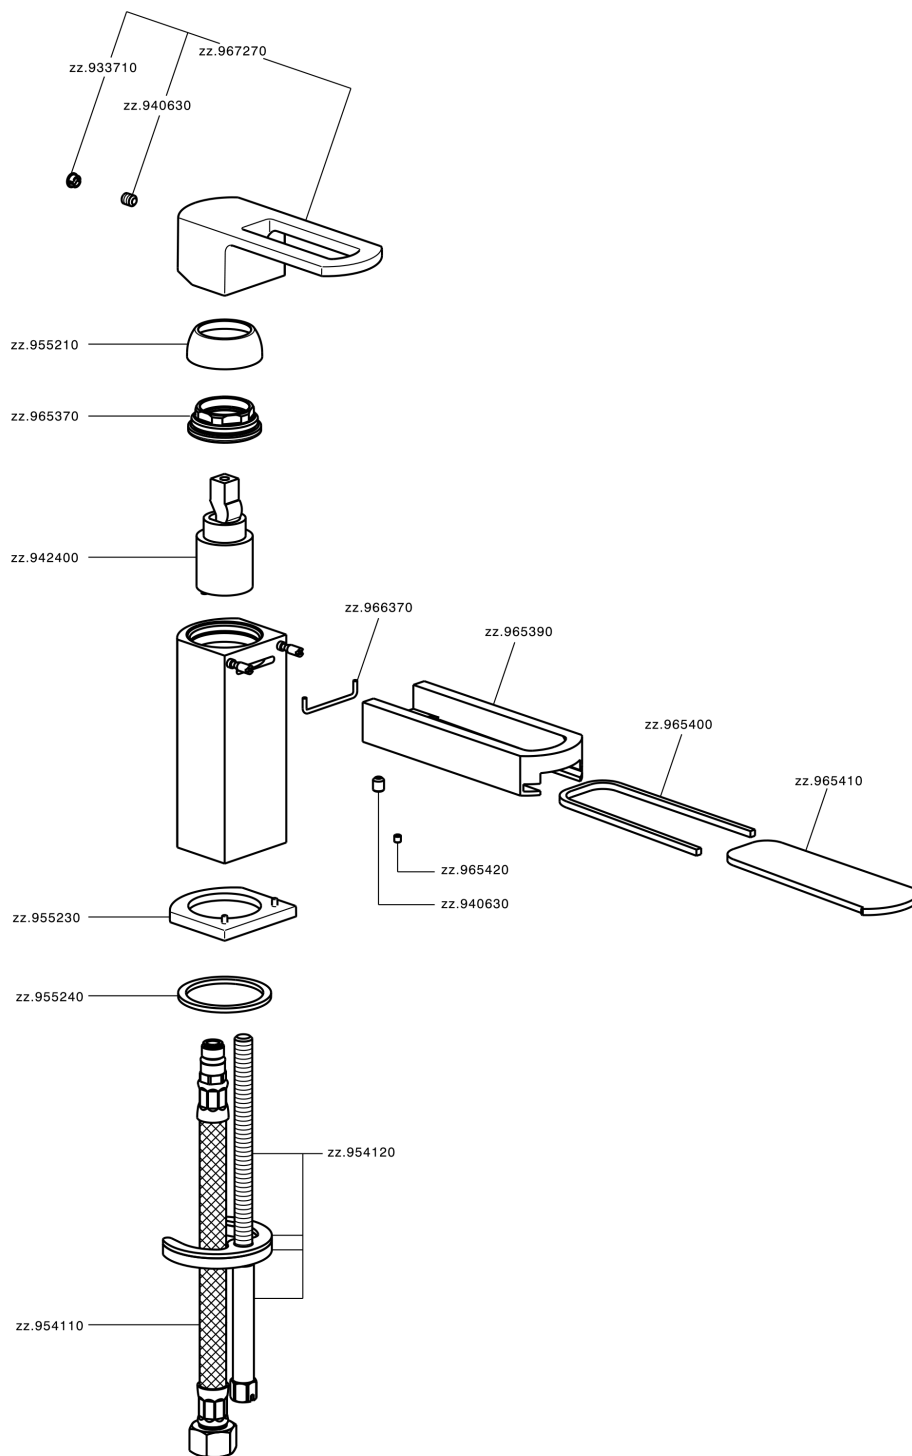

Single lever basin mixer DADO_DC000540

DC000540

<https://en.huberitalia.com/single-lever-basin-mixer-dado-dc000540>

2026-04-05