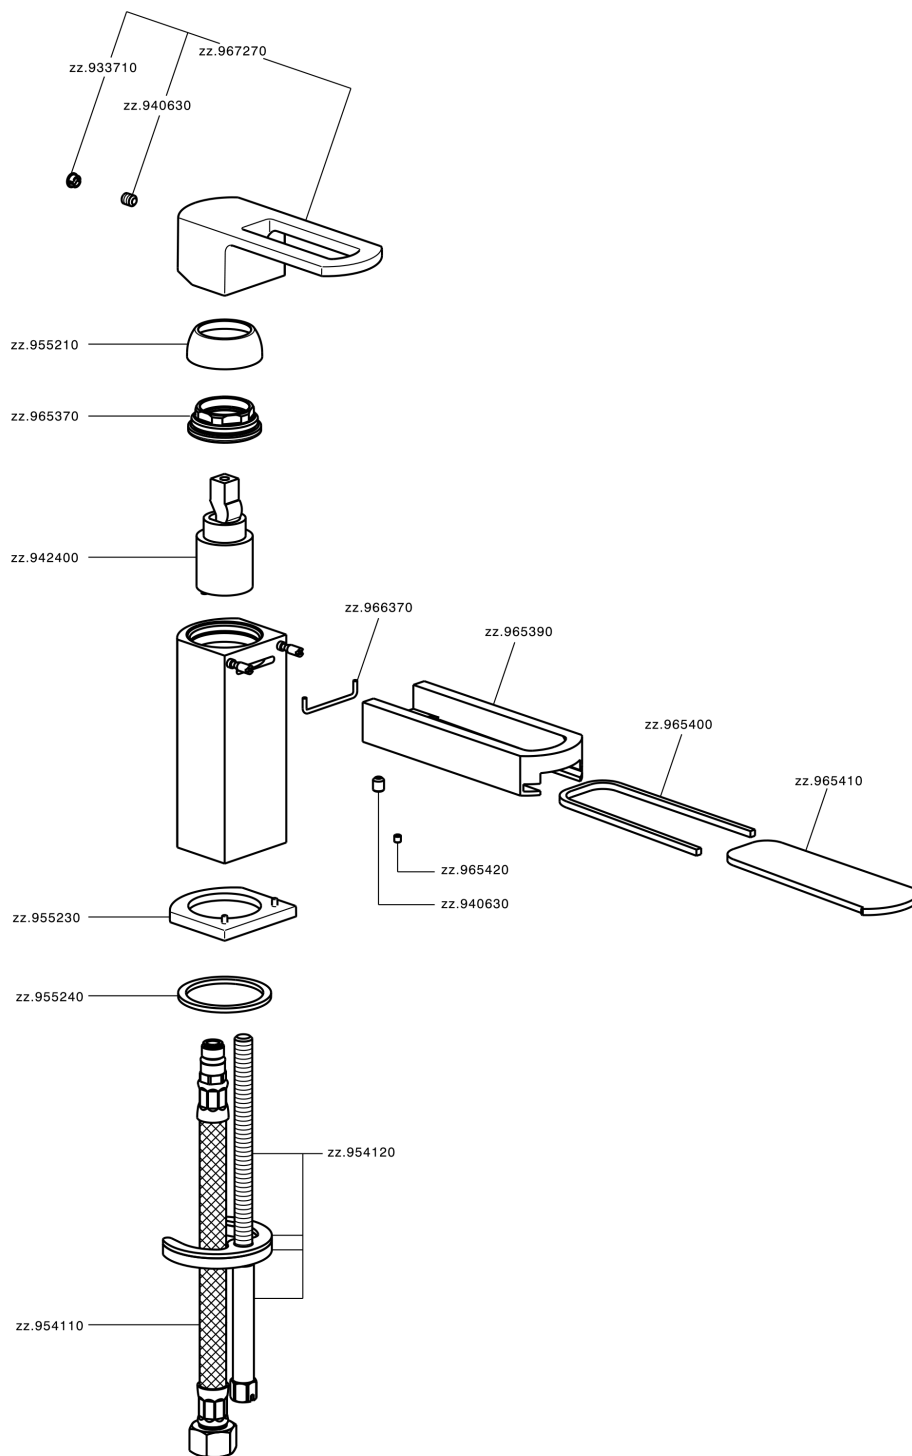

Single lever basin mixer DADO_DC000540

DC000540

<https://en.huberitalia.com/single-lever-basin-mixer-dado-dc000540>

2026-06-06