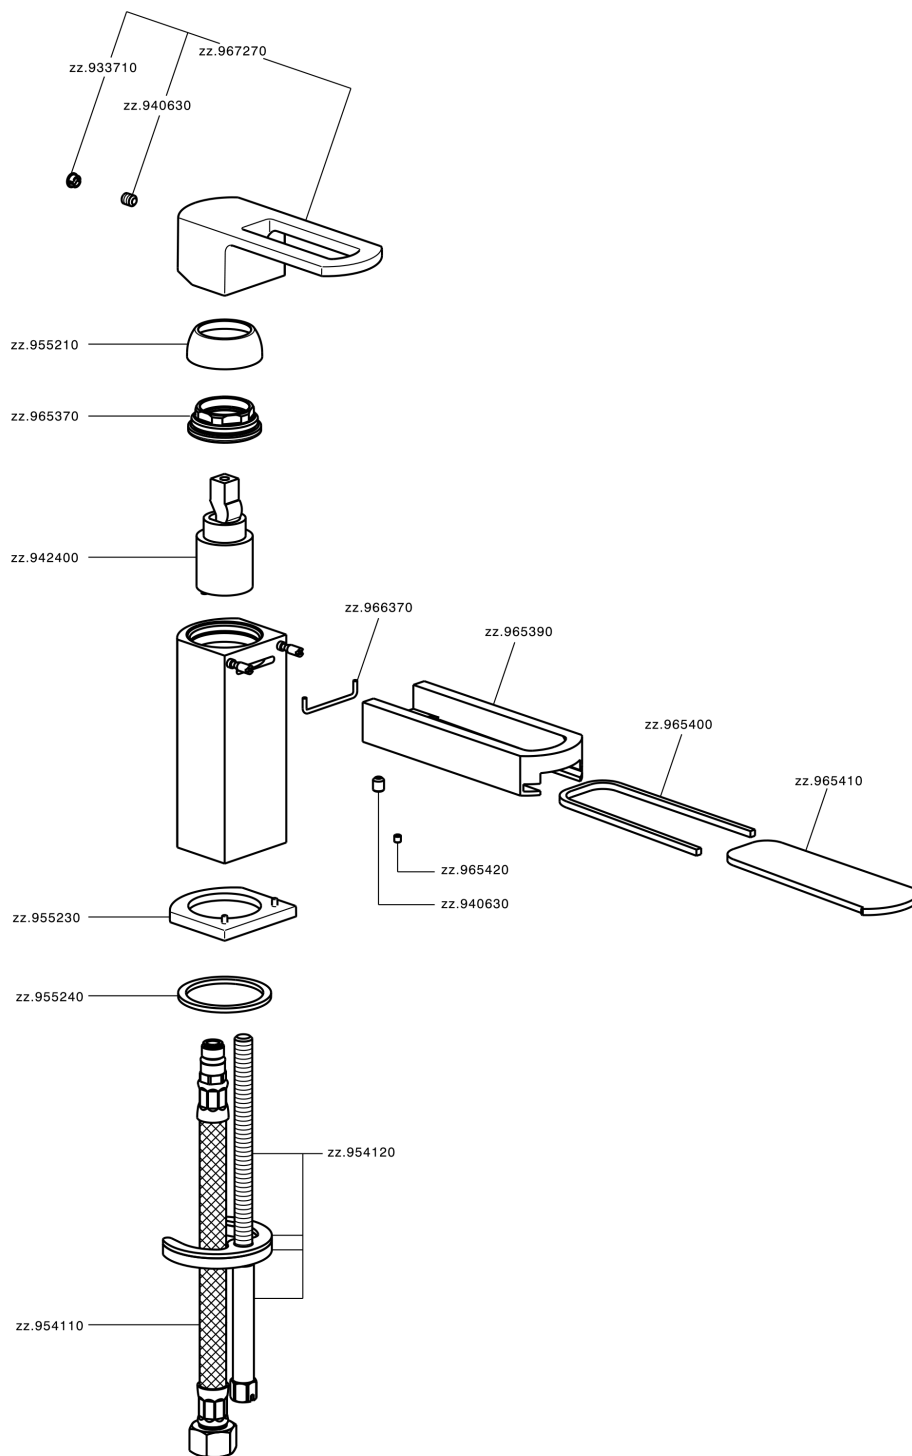

## Single lever basin mixer DADO\_DC000540

DC000540

<https://en.huberitalia.com/single-lever-basin-mixer-dado-dc000540>

2026-06-26