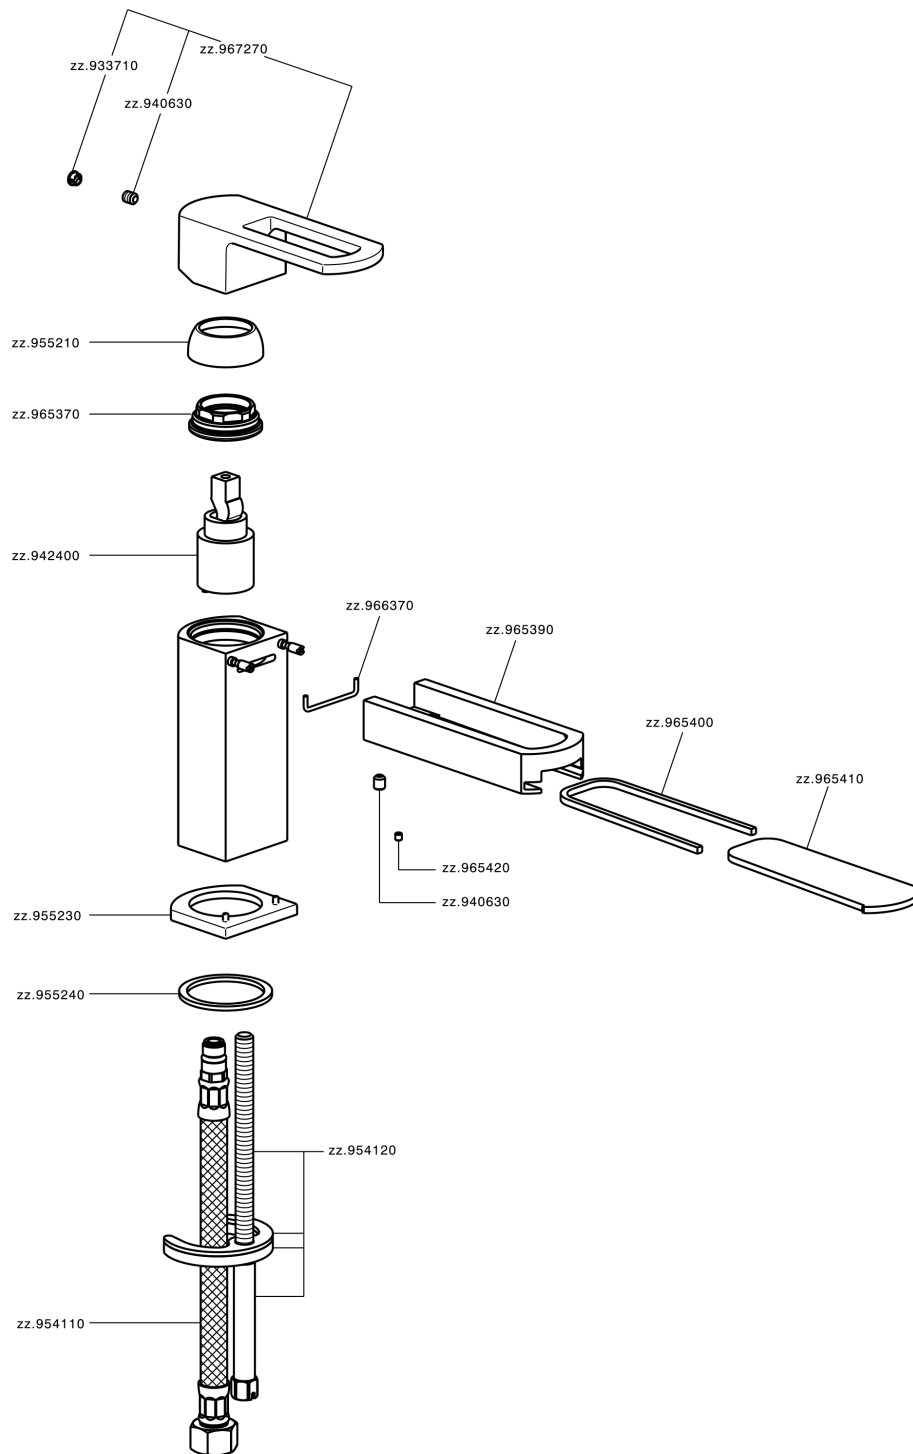

Single lever basin mixer DADO_DC000540

DC000540

<https://en.huberitalia.com/single-lever-basin-mixer-dado-dc000540>

2026-05-15